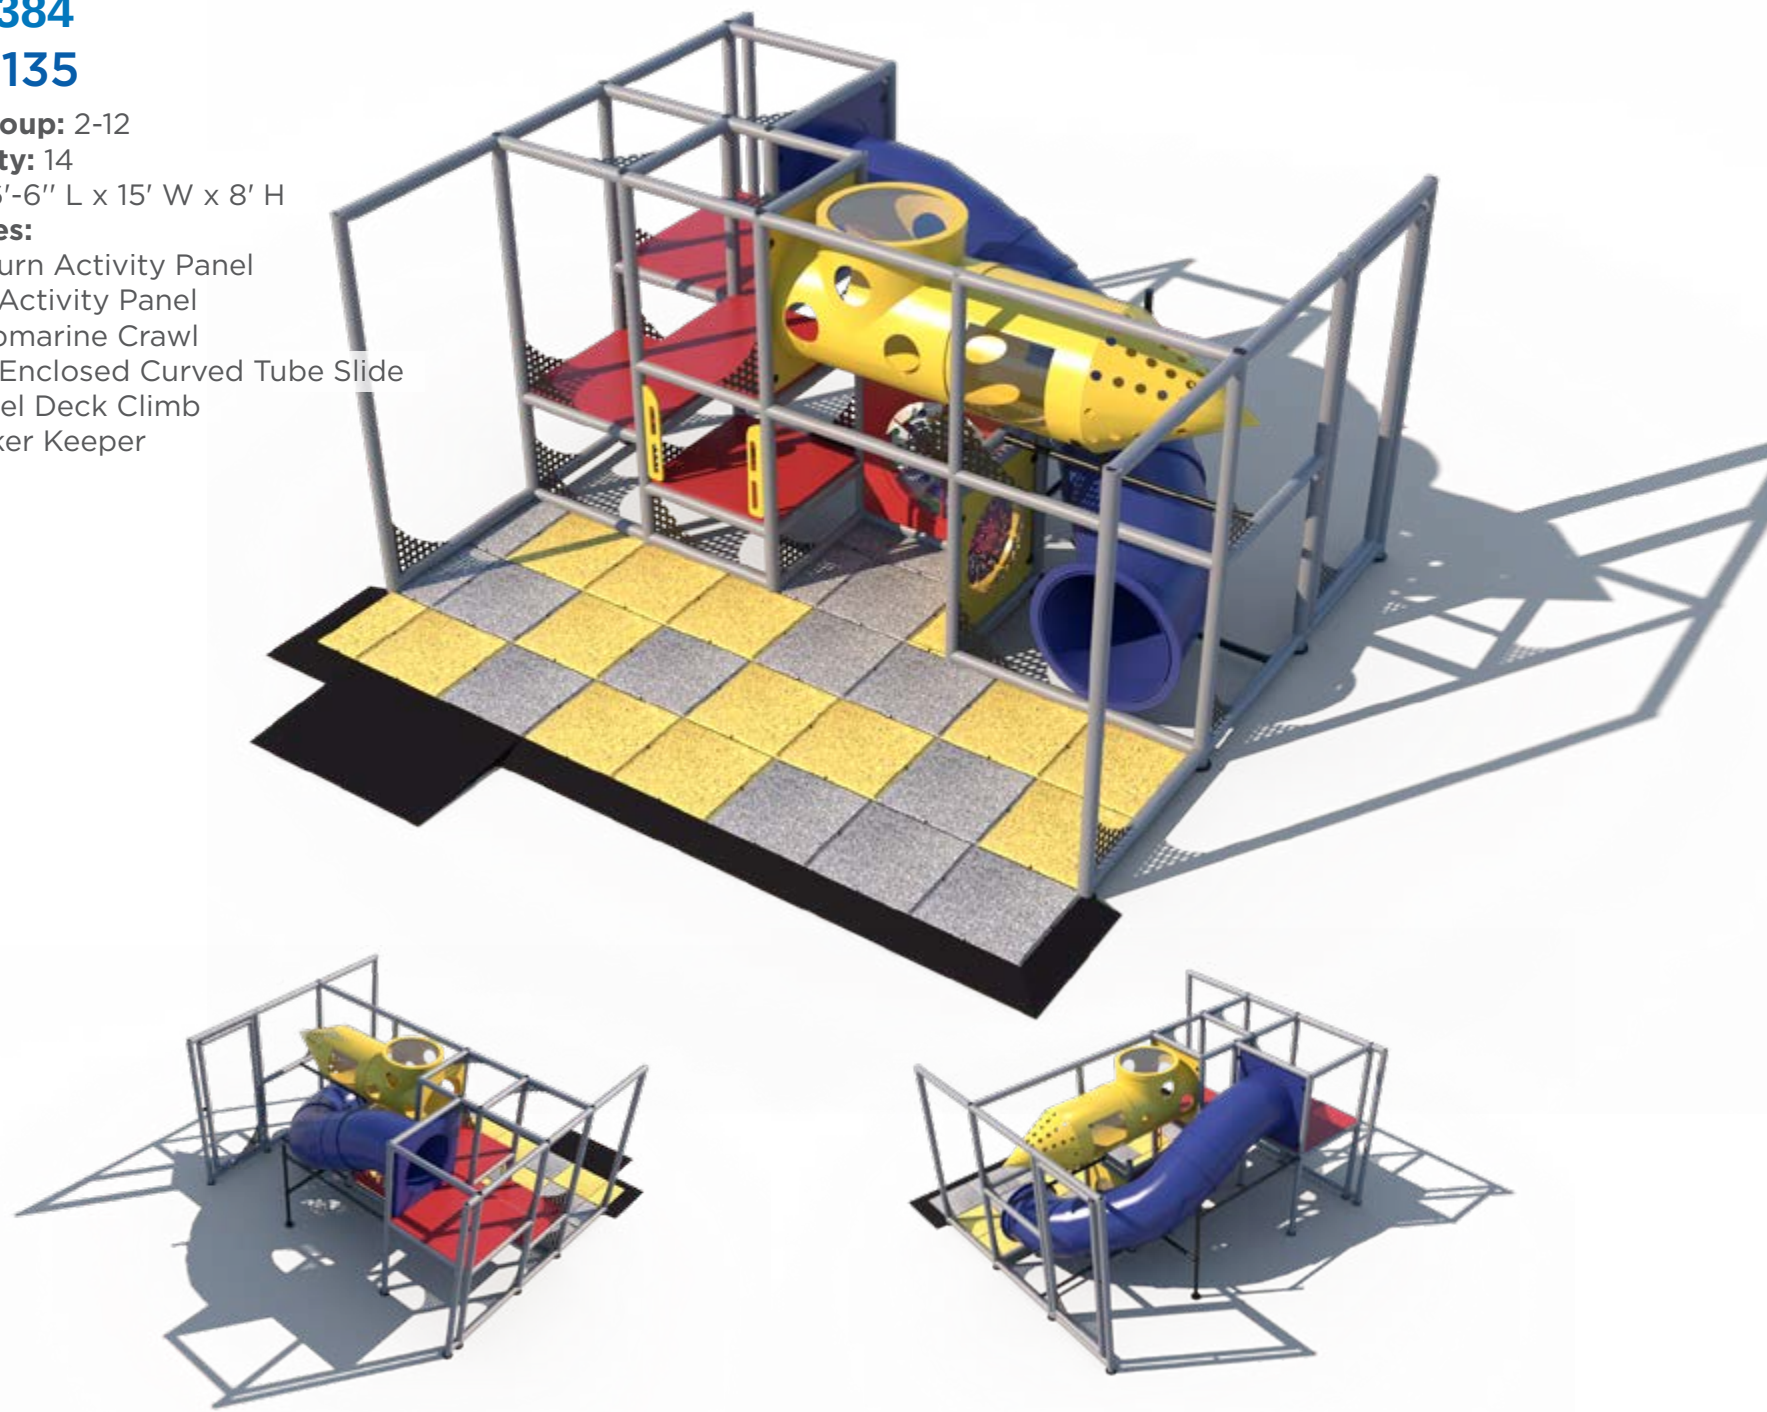

Vinyl Covered Foam Blocks

What's included? All required safety netting is included. Flooring is sold separately.

\$76,534
IP23132

Age Group: 2-12
Capacity: 30
Size: 18'-7" L x 21'-7" W x 14'-11" H

- Features:**
- Ball Turn Activity Panel
 - Gears Activity Panel
 - Gyro Activity Panel
 - Tic-Tac-Toe Activity Panel
 - Sky Spinner
 - Wave Run
 - 4' Crawl Tunnel
 - Space Cruiser w/ Steering Wheel
 - Squeeze Play
 - Sneaker Keeper
 - Lily Pad
 - 11'-6" Enclosed Spiral Tube Slide
 - 7-Level Deck Climb

\$36,563
IP23134

Age Group: 2-12
Capacity: 8
Size: 17'-3" L x 11'-6" W x 14'-1" H

- Features:**
- Sneaker Keeper
 - 10'-10" Enclosed Spiral Tube Slide
 - 7-Level Deck Climb

\$38,384
IP23135

Age Group: 2-12
Capacity: 14
Size: 16'-6" L x 15' W x 8' H

- Features:**
- Ball Turn Activity Panel
 - Gyro Activity Panel
 - 8' Submarine Crawl
 - 4'-8" Enclosed Curved Tube Slide
 - 4-Level Deck Climb
 - Sneaker Keeper

\$53,094
IP23136

Age Group: 2-12
Capacity: 20
Size: 15' L x 24' W x 8'-1" H

- Features:**
- Ball Turn Activity Panel
 - Gyro Activity Panel
 - Tic-Tac-Toe Panel
 - Turbo Helicopter
 - T-Tube Junction
 - 3' Straight Crawl Tunnel
 - 3-Level Square Deck Climb
 - Sneaker Keeper

What's included? All required safety netting is included. Flooring is sold separately.