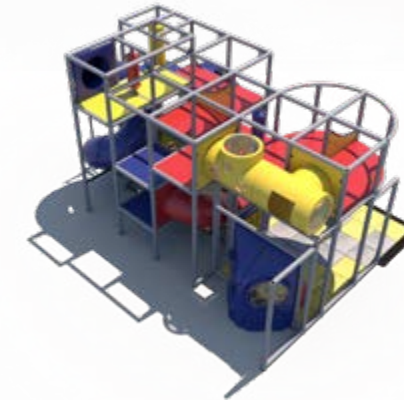

$96,890
IP23141

Age Group: 2-12
Capacity: 30
Size: 20'-8" L x 26'-8" W x 13'-10" H

1. **Features:**
2. Gyro Activity Panel
   - Tic-Tac-Toe Activity Panel
   - Wave Run (2)
   - 8' T-Tube Crawl Tunnel
   - 3'-6" Enclosed Curved Tube Slide
   - 6-Level Deck Climb
   - Sneaker Keeper
   - Bollard Squeeze Plays (2)
   - Squeeze Play
   - 10'-6" Enclosed Spiral Tube Slide
   - Tot Kingdom
   - 2-Level Mega
   - 2' Tot Slide
   - Gyro Activity Panel
   - Ball Turn Activity Panel