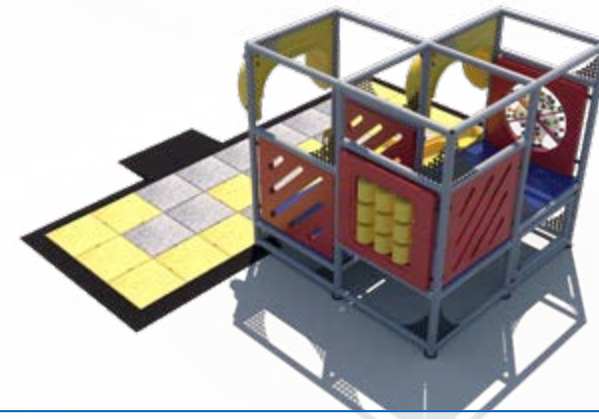

\$23,659

IP23138

Age Group: 2-12

Capacity: 10

Size: 16'-9" L x 19'-3" W x 8' H

Features:

- Ball Turn Activity Panel
- Tic-Tac-Toe Activity Panel
- Slotted Panel (3)
- 3' Triple Rail Slide
- 3-Level Deck Climb
- Sneaker Keeper