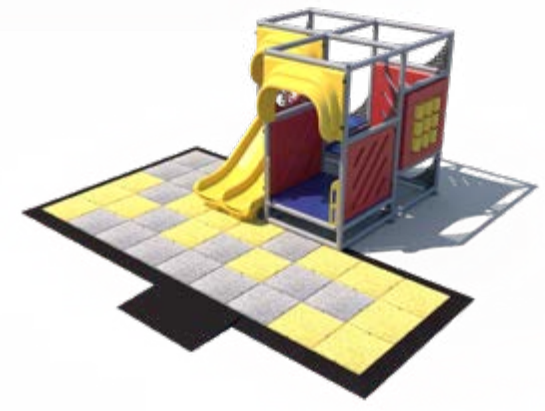

\$23,659

IP23138

Age Group: 2-12

Capacity: 10

Size: 16'-9" L x 19'-3" W x 8' H

Features:

- Ball Turn Activity Panel
- Tic-Tac-Toe Activity Panel
- Slotted Panel (3)
- 3' Triple Rail Slide
- 3-Level Deck Climb
- Sneaker Keeper