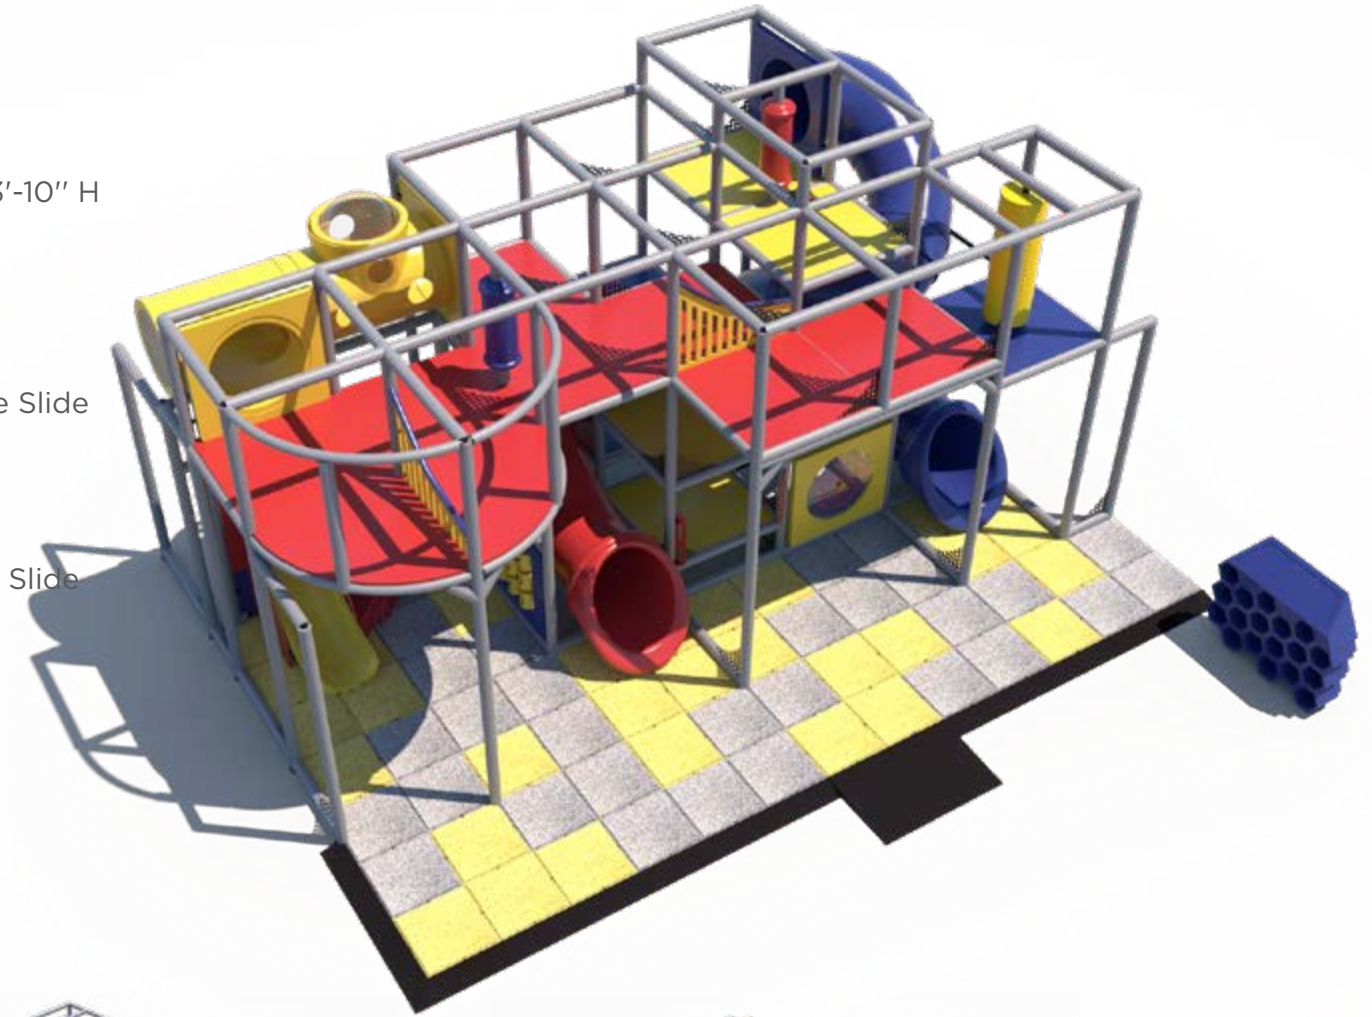

\$23,659

IP23138

Age Group: 2-12

Capacity: 10

Size: 16'-9" L x 19'-3" W x 8' H

Features:

- Ball Turn Activity Panel
- Tic-Tac-Toe Activity Panel
- Slotted Panel (3)
- 3' Triple Rail Slide
- 3-Level Deck Climb
- Sneaker Keeper

\$64,467
IP23139

Age Group: 2-12
Capacity: 25
Size: 9'-7" L x 24'-8" W x 13'-1" H

- Features:**
- Crawl Through Panel
 - Wave Run
 - 8' T-Tube Crawl Tunnel
 - 12' Wave Crawl Tunnel
 - 6'-8" Enclosed Hook Tube Slide
 - 6-Level Deck Climb
 - Sneaker Keeper
 - Steering Wheel (2)
 - Sit-N-Play Whale Riding Animal
 - Squeeze Play

\$96,890
IP23141

Age Group: 2-12
Capacity: 30
Size: 20'-8" L x 26'-8" W x 13'-10" H

- Features:**
- Gyro Activity Panel
 - Tic-Tac-Toe Activity Panel
 - Wave Run (2)
 - 8' T-Tube Crawl Tunnel
 - 3'-6" Enclosed Curved Tube Slide
 - 6-Level Deck Climb
 - Sneaker Keeper
 - Bollard Squeeze Plays (2)
 - Squeeze Play
 - 10'-6" Enclosed Spiral Tube Slide
 - Tot Kingdom
 - 2-Level Mega
 - 2' Tot Slide
 - Gyro Activity Panel
 - Ball Turn Activity Panel

What's included? All required safety netting is included. Flooring is sold separately.

\$36,807

IP23142

Age Group: 2-12

Capacity: 16

Size: 13'-11" L x 19'-1" W x 7'-10" H

Features:

- Gyro Activity Panel
- Ball Turn Activity Panel
- Tic-Tac-Toe Activity Panel
- 4'-8" Enclosed Curved Tube Slide
- Sneaker Keeper
- Squeeze Play (2)
- 3-Level Deck Climb