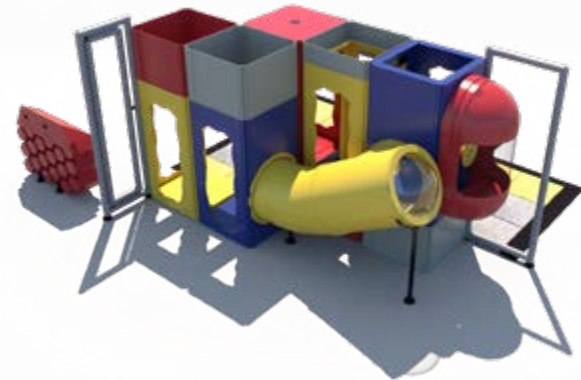

$24,728
IP23110

1. **Age Group:** 2-12
   Capacity: 11
   Size: 16'-9" L x 16' W x 8" H
   Features:
2. Gyro Activity Panel
   - Ball Turn Activity Panel
   - 30" Enclosed Tube Slide
   - Sneaker Keeper
   - Squeeze Play
   - Chit Chat Balcony w/ Steering Wheel
   - 2-Level Kids Cube Climb