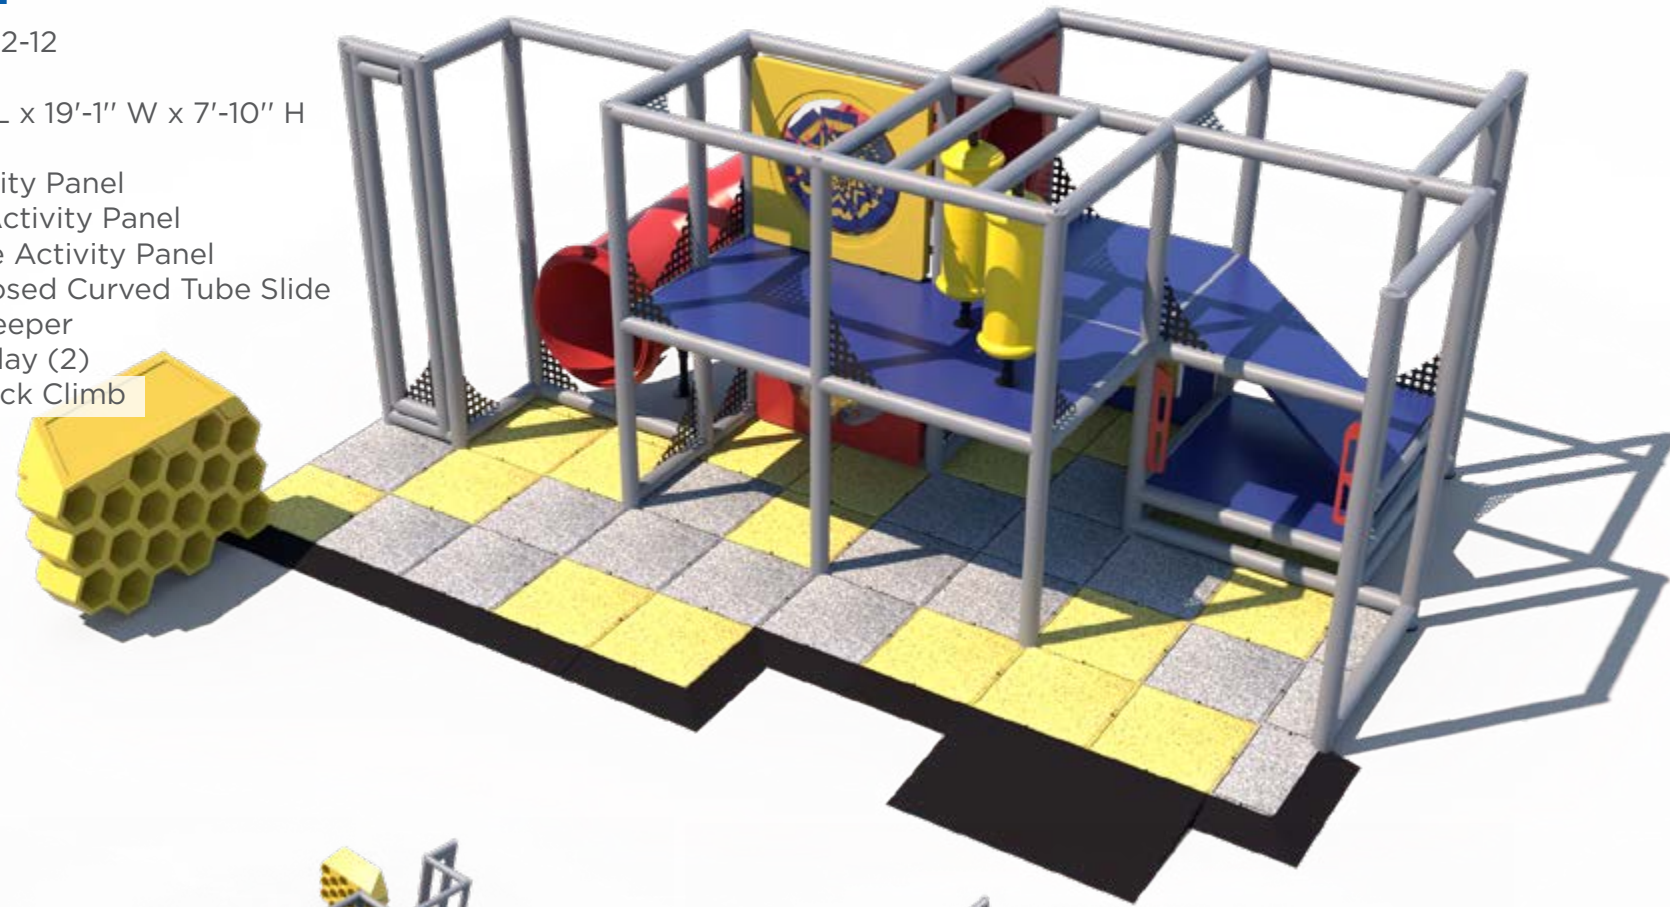

What's included? All required safety netting is included. Flooring is sold separately.

\$36,807

IP23142

Age Group: 2-12

Capacity: 16

Size: 13'-11" L x 19'-1" W x 7'-10" H

Features:

- Gyro Activity Panel
- Ball Turn Activity Panel
- Tic-Tac-Toe Activity Panel
- 4'-8" Enclosed Curved Tube Slide
- Sneaker Keeper
- Squeeze Play (2)
- 3-Level Deck Climb

\$57,323

IP23143

Age Group: 2-12

Capacity: 23

Size: 16'-5" L x 16'-7" W x 15'-5" H

Features:

- Ball Turn Activity Panel
- Gyro Activity Panel
- Tic-Tac-Toe Panel
- Turbo Helicopter w/ Steering Wheel
- Jet w/ Steering Wheel
- 7' Curved Crawl Tunnel
- T-Tube Crawl Tunnel
- Sneaker Keeper
- 11'-6" Enclosed Spiral Tube Slide
- 7-Level Deck Climb