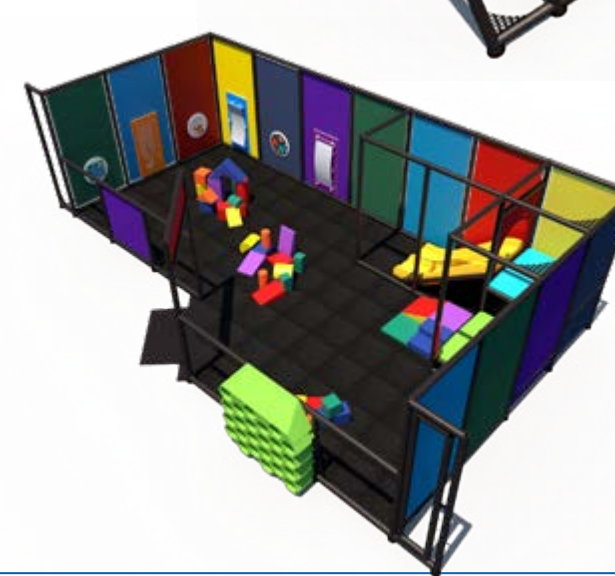

Call for a quote!

IP23151B

Age Group: 2-12

Capacity: 36

Size: 31'-10" L x 16'-4" W x 8' H

Features:

- Battle Slider
- Fish Tile Slide
- Battle Slider Tall
- 3 in a Row
- Concave Mirror
- Solar Explorer
- Convex Mirror
- Formula Racing
- Color Wheel Kaleidoscope
- 3' Triple Rail Slide
- Sneaker Keeper
- 2-Level Square Deck Climb

What's included? All required safety netting is included. Flooring is sold separately.

\$91,393
IP23152

Age Group: 2-12
Capacity: 35
Size: 52'-6" L x 20' W x 8'-4" H

- Features:**
- Solar Explorer
 - Convex Mirror
 - Formula Racing
 - Color Wheel Kaleidoscope
 - Concave Mirror
 - 11' Crawl Tunnel
 - Sphere Junction
 - Tot Triple Rail Slide
 - 3- and 4-Level Deck Climbs
 - Sneaker Keeper
 - Squeeze Play (2)
 - T-Tube Junction
 - 5'-2" Enclosed Straight Tube Slide (2)
 - Large Ball Obstacle Alley