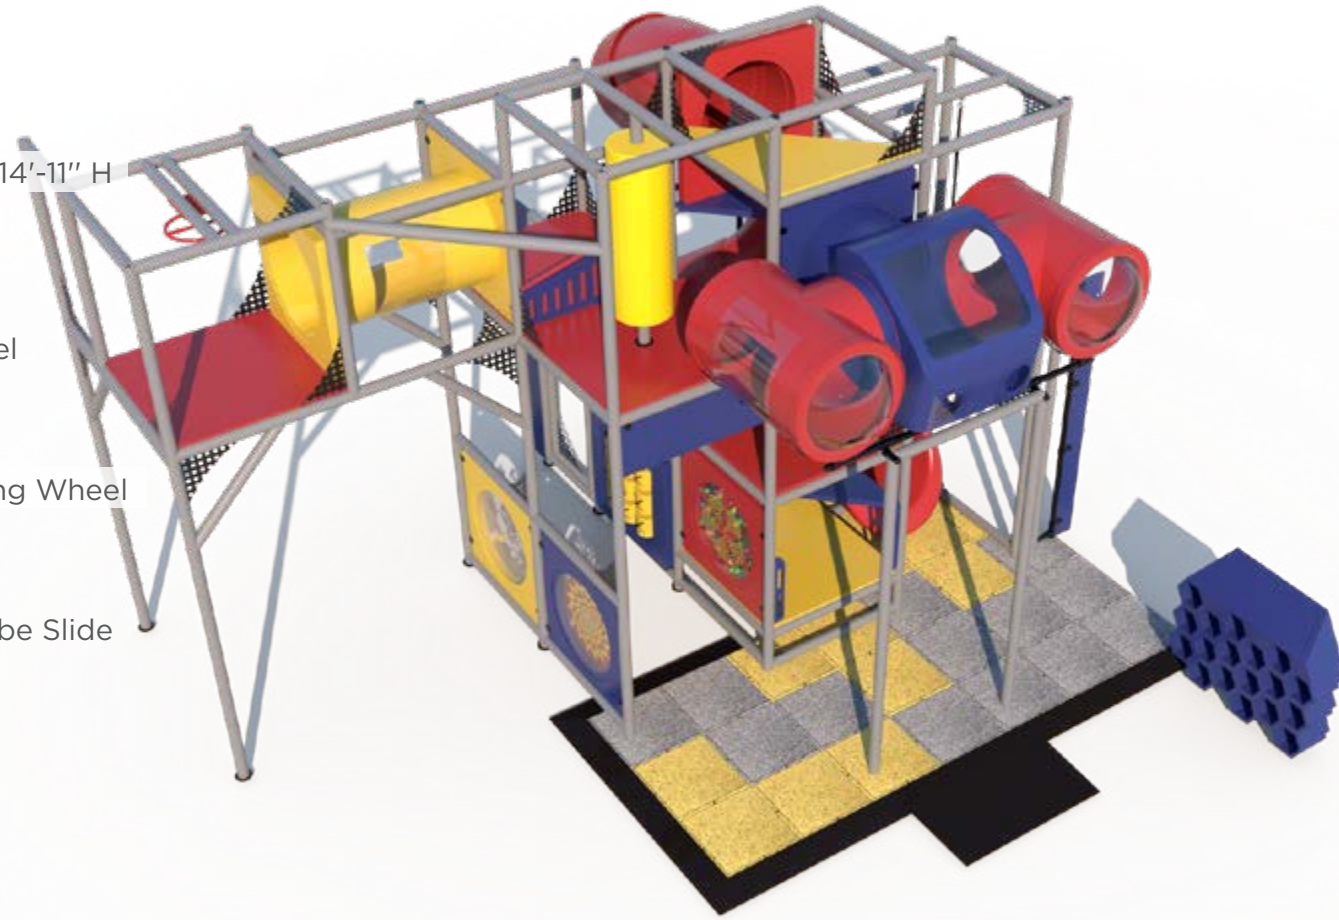

Vinyl Covered Foam Blocks

What's included? All required safety netting is included. Flooring is sold separately.

\$76,534
IP23132

Age Group: 2-12
Capacity: 30
Size: 18'-7" L x 21'-7" W x 14'-11" H

- Features:**
- Ball Turn Activity Panel
 - Gears Activity Panel
 - Gyro Activity Panel
 - Tic-Tac-Toe Activity Panel
 - Sky Spinner
 - Wave Run
 - 4' Crawl Tunnel
 - Space Cruiser w/ Steering Wheel
 - Squeeze Play
 - Sneaker Keeper
 - Lily Pad
 - 11'-6" Enclosed Spiral Tube Slide
 - 7-Level Deck Climb

\$36,563
IP23134

Age Group: 2-12
Capacity: 8
Size: 17'-3" L x 11'-6" W x 14'-1" H

- Features:**
- Sneaker Keeper
 - 10'-10" Enclosed Spiral Tube Slide
 - 7-Level Deck Climb

\$38,384
IP23135

Age Group: 2-12
Capacity: 14
Size: 16'-6" L x 15' W x 8' H

- Features:**
- Ball Turn Activity Panel
 - Gyro Activity Panel
 - Tic-Tac-Toe Panel
 - Turbo Helicopter
 - T-Tube Junction
 - 3' Straight Crawl Tunnel
 - 3-Level Square Deck Climb
 - Sneaker Keeper

What's included? All required safety netting is included. Flooring is sold separately.