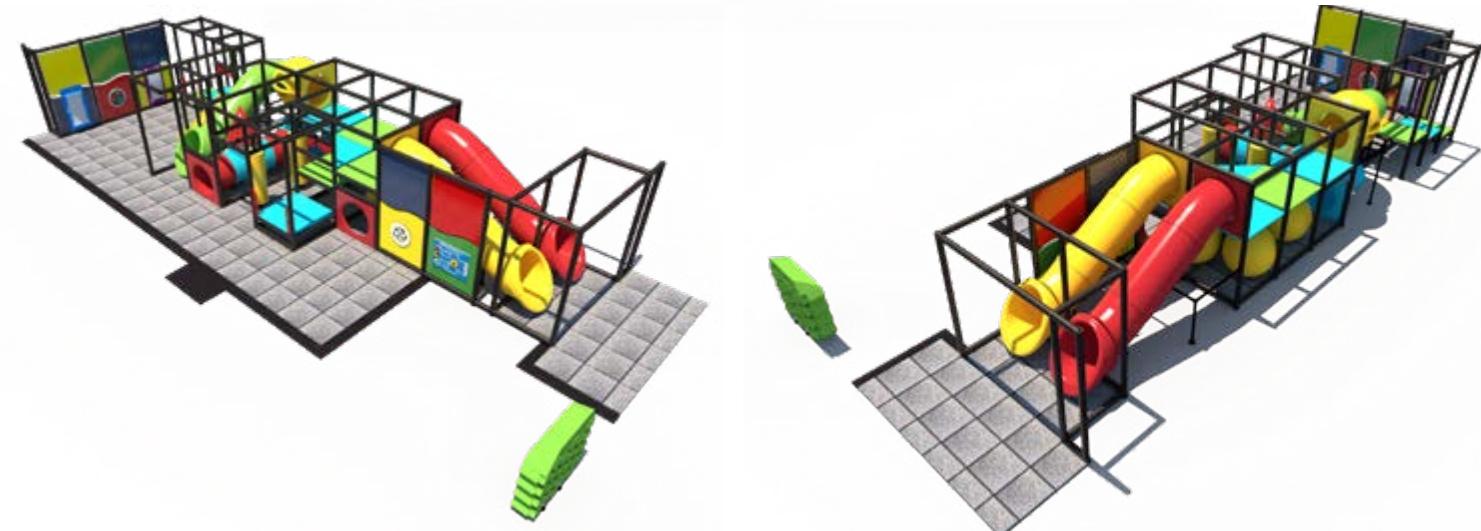

What's included? All required safety netting is included. Flooring is sold separately.

Call for a quote!

IP23151A

Age Group: 2-12

Capacity: 36

Size: 31' 10" L x 16' 4" W x 8' H

Features:

- Battle Slider
- Fish Tile Slide
- Battle Slider Tall
- 3 in a Row
- Concave Mirror
- Solar Explorer
- Convex Mirror
- Formula Racing
- Color Wheel Kaleidoscope
- 3' Triple Rail Slide
- Sneaker Keeper
- 2-Level Square Deck Climb

Call for a quote!

IP23151B

Age Group: 2-12

Capacity: 36

Size: 31'-10" L x 16'-4" W x 8' H

Features:

- Battle Slider
- Fish Tile Slide
- Battle Slider Tall
- 3 in a Row
- Concave Mirror
- Solar Explorer
- Convex Mirror
- Formula Racing
- Color Wheel Kaleidoscope
- 3' Triple Rail Slide
- Sneaker Keeper
- 2-Level Square Deck Climb

What's included? All required safety netting is included. Flooring is sold separately.

\$91,393
IP23152

Age Group: 2-12
Capacity: 35
Size: 52'-6" L x 20' W x 8'-4" H

- Features:**
- Solar Explorer
 - Convex Mirror
 - Formula Racing
 - Color Wheel Kaleidoscope
 - Concave Mirror
 - 11' Crawl Tunnel
 - Sphere Junction
 - Tot Triple Rail Slide
 - 3- and 4-Level Deck Climbs
 - Sneaker Keeper
 - Squeeze Play (2)
 - T-Tube Junction
 - 5'-2" Enclosed Straight Tube Slide (2)
 - Large Ball Obstacle Alley