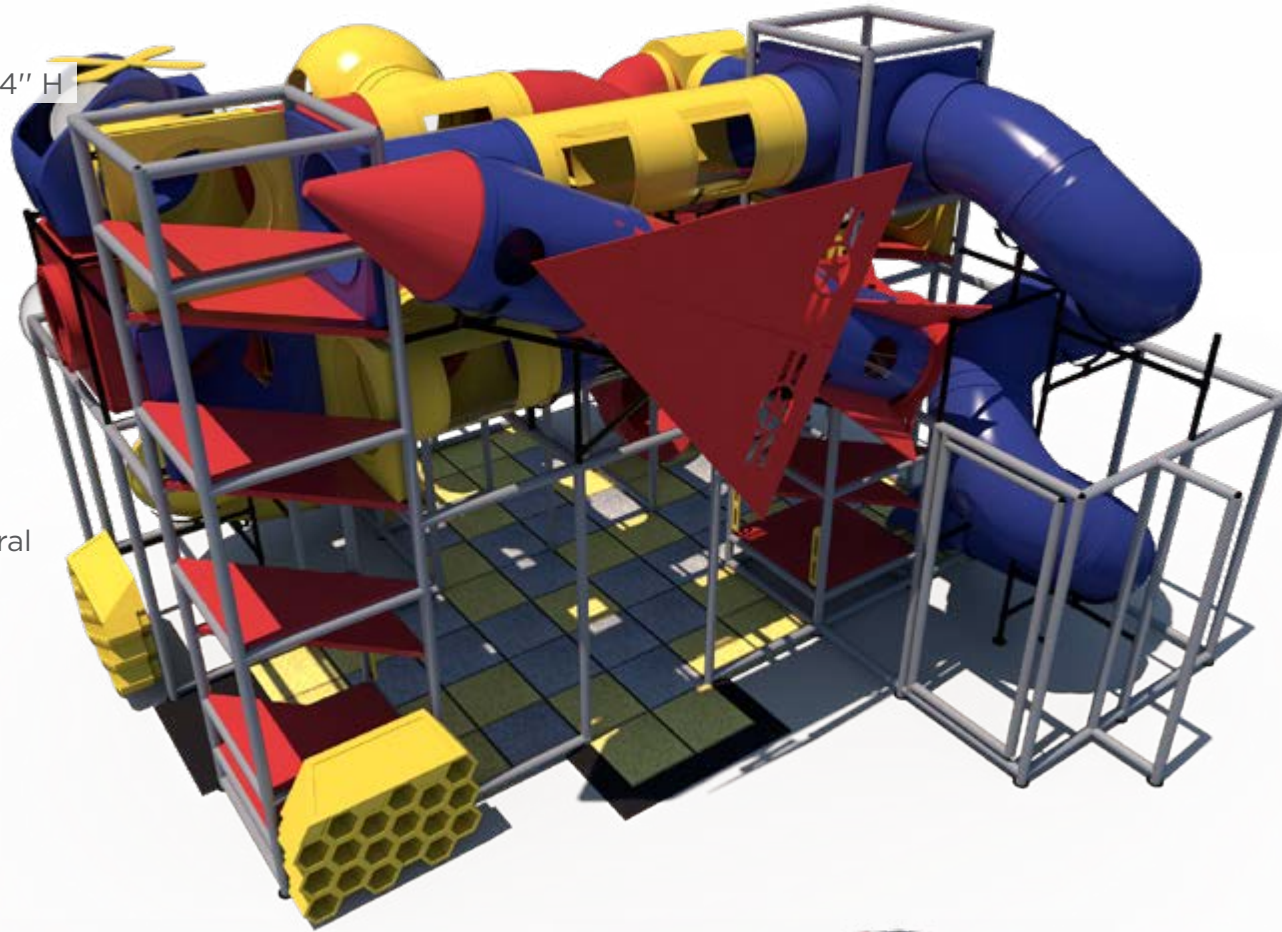

\$148,912 IP23105

Age Group: 2-12

Capacity: 60

Size: 26'-11" L x 25'-8" W x 16'-4" H

Features:

- Turbo Helicopter
- Sphere Junction
- Junction Cube
- Turbo Junction (3)
- 15' Jet Incline Crawl Tunnel
- 4' Crawl Tunnel
- 12' Crawl Tunnel
- 20' Wave Crawl Tunnel
- 11' Curved Crawl Tunnel
- 12' x 10' Crawl Maze
- Sneaker Keeper (2)
- 9'-1", 11', and 13' Enclosed Spiral Tube Slides
- 8-Level Deck Climbs (2)