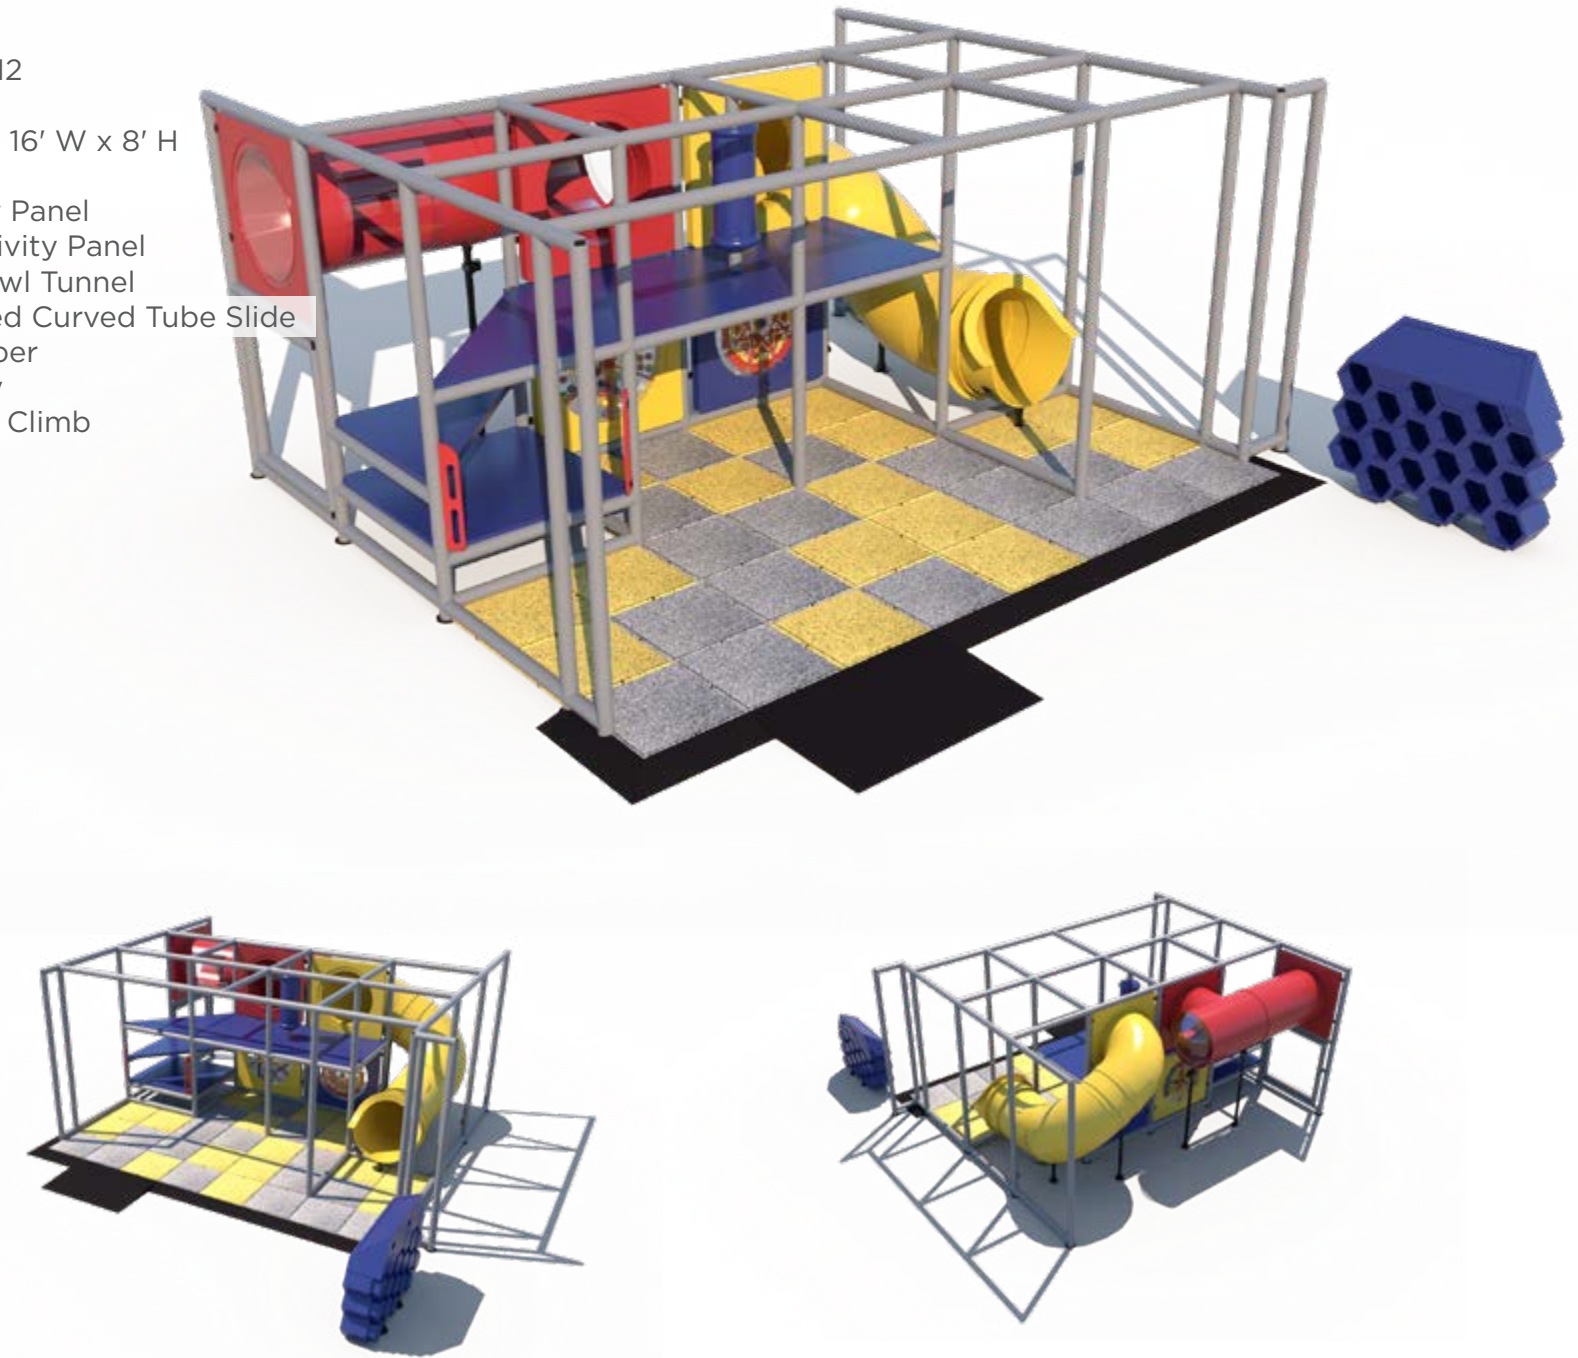

$42,941
IP23115

1. **Age Group:** 2-12
   Capacity: 13
   Size: 16'-9" L x 16' W x 8' H
   Features:
2. Gyro Activity Panel
   - Ball Turn Activity Panel
   - 7' T-Tube Crawl Tunnel
   - 4'-8" Enclosed Curved Tube Slide
   - Sneaker Keeper
   - Squeeze Play
   - 3-Level Deck Climb