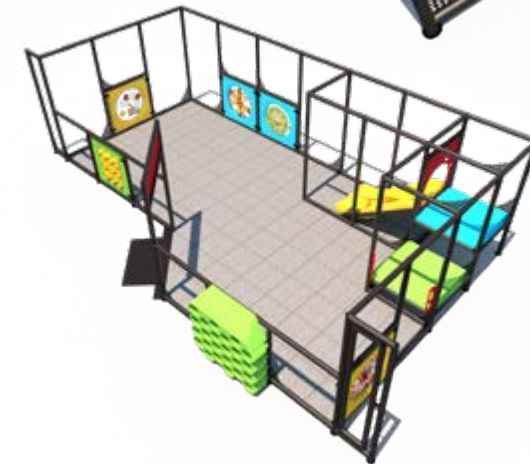

Call for a quote! IP23149

Age Group: 2-12

Capacity: 90

Size: 58' 9" L x 28' 4" W x 11' 6" H

Features:

- Ball Turn Activity Panel
- C-Force Activity Panel
- Gears Activity Panel
- Gyro Activity Panel
- Pinball Activity Panel
- Tic-Tac-Toe Activity Panel
- Slotted Panel
- Sky Spinner (2)
- Squeeze Play (2)
- Horizontal Vinyl Squeeze Pad (2)
- Wave Run (2)
- Corner Junctions (2)
- Junction Cube (2)
- Turbo Helicopter (2)
- T-Tube Junction
- 3' Straight Crawl Tunnels
- 7' Straight Crawl Tunnels
- 9' Curved Crawl Tunnel
- 6' Curved T-Tube Crawl Tunnel
- Sneaker Keeper (3)
- 32" Tot Triple Rail Slide
- 4'-6" Enclosed Straight Tube Slide
- 7'-10" Enclosed Curved Tube Slide
- 4-Level Deck Climb
- 5 Level Tri Deck Climb (2)
- Bollard Squeeze Play (2)
- 11' T-Tube Climber
- 7'-10" Enclosed Spiral Tube Slide
- Large Ball Obstacle Alley
- Vinyl Foam Covered Sitting Wall

\$48,626 IP23150

Age Group: 2-12

Capacity: 32

Size: 31'-10" L x 16'-4" W x 8' H

Features:

- Ball Turn Activity Panel
- C-Force Activity Panel
- Gears Activity Panel
- Gyro Activity Panel
- Tic-Tac-Toe Panel
- 3' Triple Rail Slide
- Sneaker Keeper
- 2-Level Square Deck Climb

What's included? All required safety netting is included. Flooring is sold separately.

Call for a quote!

IP23151A

Age Group: 2-12

Capacity: 36

Size: 31' 10" L x 16' 4" W x 8' H

Features:

- Battle Slider
- Fish Tile Slide
- Battle Slider Tall
- 3 in a Row
- Concave Mirror
- Solar Explorer
- Convex Mirror
- Formula Racing
- Color Wheel Kaleidoscope
- 3' Triple Rail Slide
- Sneaker Keeper
- 2-Level Square Deck Climb