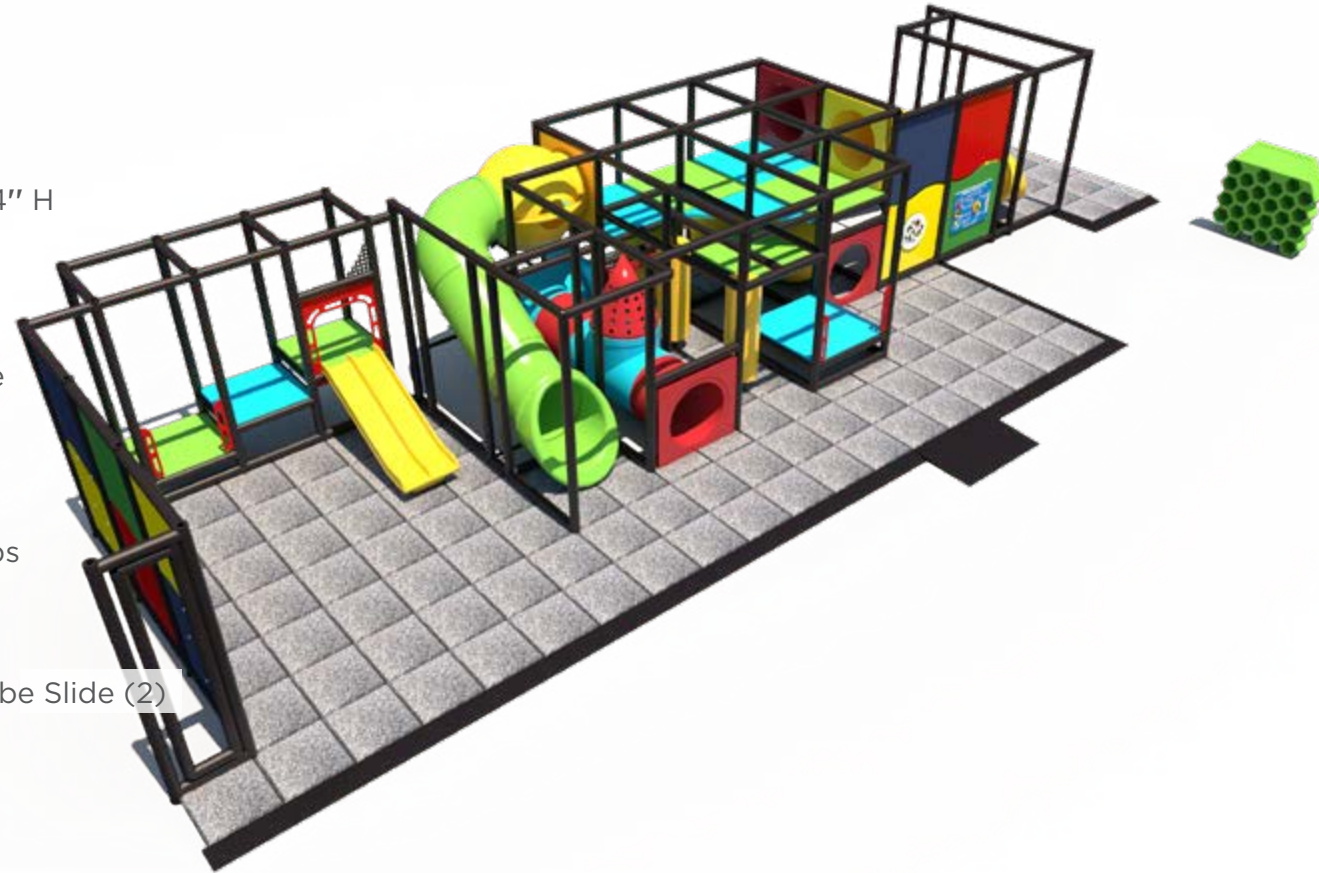

What's included? All required safety netting is included. Flooring is sold separately.

Call for a quote!

IP23151A

Age Group: 2-12

Capacity: 36

Size: 31' 10" L x 16' 4" W x 8' H

Features:

- Battle Slider
- Fish Tile Slide
- Battle Slider Tall
- 3 in a Row
- Concave Mirror
- Solar Explorer
- Convex Mirror
- Formula Racing
- Color Wheel Kaleidoscope
- 3' Triple Rail Slide
- Sneaker Keeper
- 2-Level Square Deck Climb

Call for a quote!

IP23151B

Age Group: 2-12

Capacity: 36

Size: 31'-10" L x 16'-4" W x 8' H

Features:

- Battle Slider
- Fish Tile Slide
- Battle Slider Tall
- 3 in a Row
- Concave Mirror
- Solar Explorer
- Convex Mirror
- Formula Racing
- Color Wheel Kaleidoscope
- 3' Triple Rail Slide
- Sneaker Keeper
- 2-Level Square Deck Climb

What's included? All required safety netting is included. Flooring is sold separately.

\$91,393
IP23152

Age Group: 2-12
Capacity: 35
Size: 52'-6" L x 20' W x 8'-4" H

- Features:**
- Solar Explorer
 - Convex Mirror
 - Formula Racing
 - Color Wheel Kaleidoscope
 - Concave Mirror
 - 11' Crawl Tunnel
 - Sphere Junction
 - Tot Triple Rail Slide
 - 3- and 4-Level Deck Climbs
 - Sneaker Keeper
 - Squeeze Play (2)
 - T-Tube Junction
 - 5'-2" Enclosed Straight Tube Slide (2)
 - Large Ball Obstacle Alley