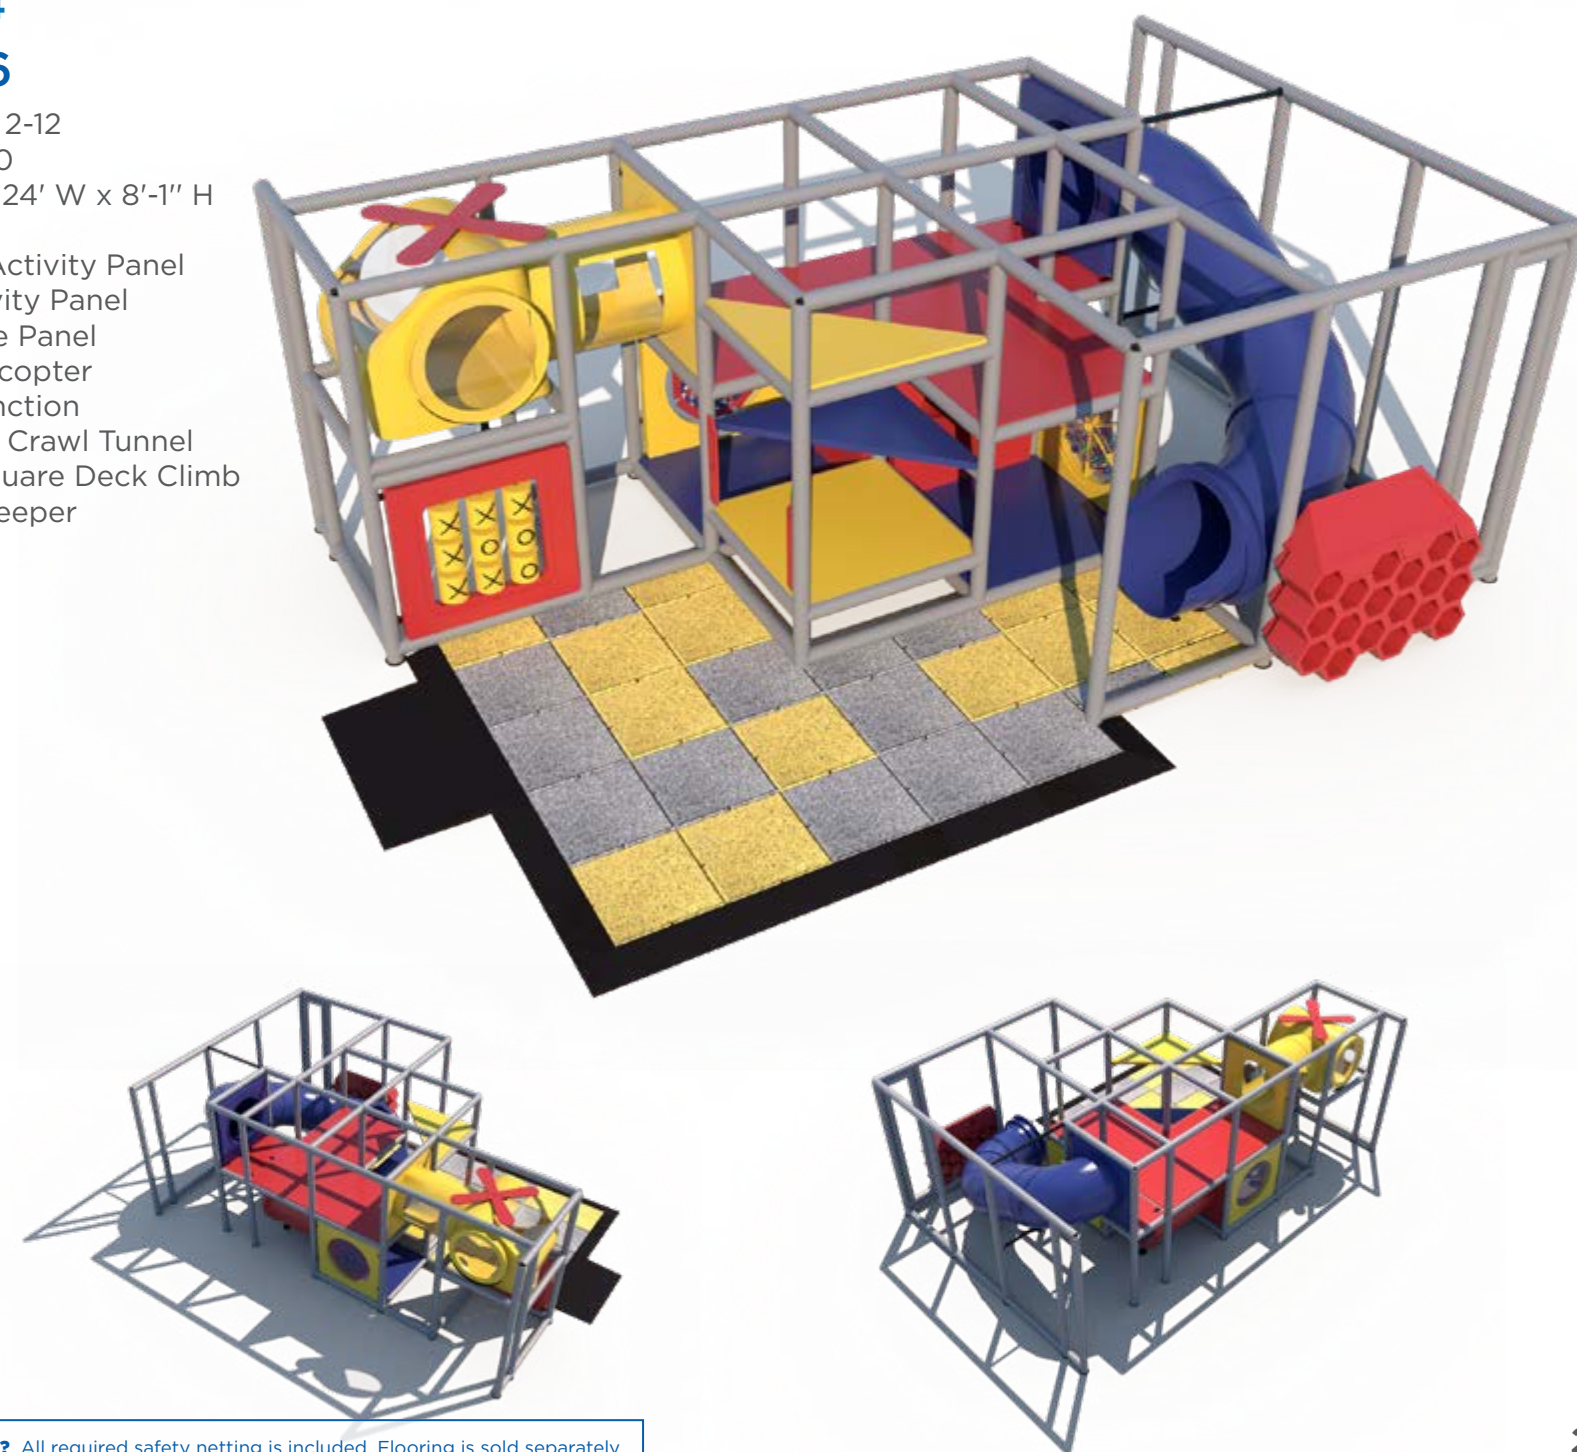

Vinyl Covered Foam Blocks

What's included? All required safety netting is included. Flooring is sold separately.

\$76,534
IP23132

Age Group: 2-12
Capacity: 30
Size: 18'-7" L x 21'-7" W x 14'-11" H

- Features:**
- Ball Turn Activity Panel
 - Gears Activity Panel
 - Gyro Activity Panel
 - Tic-Tac-Toe Activity Panel
 - Sky Spinner
 - Wave Run
 - 4' Crawl Tunnel
 - Space Cruiser w/ Steering Wheel
 - Squeeze Play
 - Sneaker Keeper
 - Lily Pad
 - 11'-6" Enclosed Spiral Tube Slide
 - 7-Level Deck Climb

\$36,563
IP23134

Age Group: 2-12
Capacity: 8
Size: 17'-3" L x 11'-6" W x 14'-1" H

- Features:**
- Sneaker Keeper
 - 10'-10" Enclosed Spiral Tube Slide
 - 7-Level Deck Climb

\$38,384
IP23135

Age Group: 2-12
Capacity: 14
Size: 16'-6" L x 15' W x 8' H

- Features:**
- Ball Turn Activity Panel
 - Gyro Activity Panel
 - 8' Submarine Crawl
 - 4'-8" Enclosed Curved Tube Slide
 - 4-Level Deck Climb
 - Sneaker Keeper

\$53,094
IP23136

Age Group: 2-12
Capacity: 20
Size: 15' L x 24' W x 8'-1" H

- Features:**
- Ball Turn Activity Panel
 - Gyro Activity Panel
 - Tic-Tac-Toe Panel
 - Turbo Helicopter
 - T-Tube Junction
 - 3' Straight Crawl Tunnel
 - 3-Level Square Deck Climb
 - Sneaker Keeper

What's included? All required safety netting is included. Flooring is sold separately.