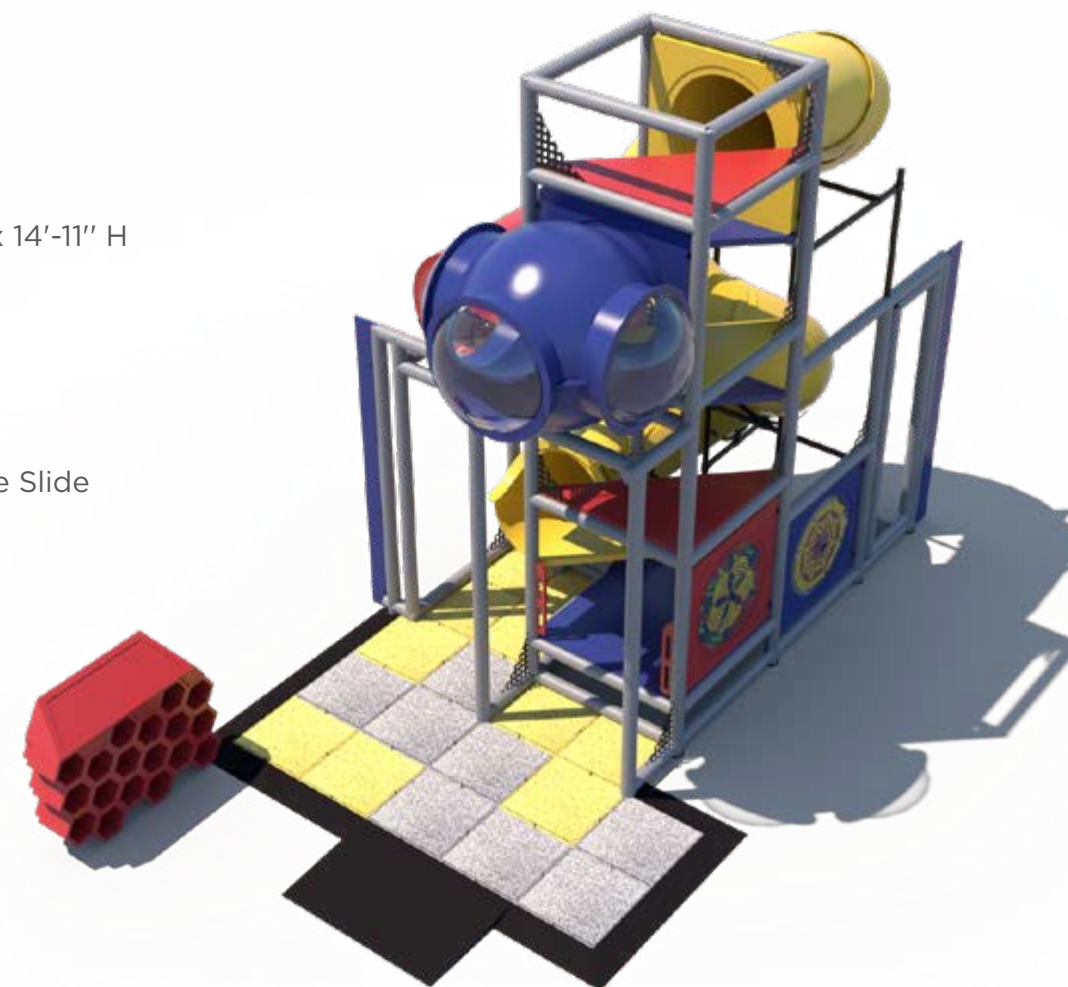

\$55,695

IP23124

Age Group: 2-12

Capacity: 18

Size: 19'-9" L x 20'-10" W x 8'-5" H

Features:

- Ball Turn Activity Panel
- Gyro Activity Panel
- Tic-Tac-Toe Activity Panel
- T-Tube Junction
- Corner Junction
- Sphere Junction
- Turbo Junction w/ Steering Wheel
- 3-Level Deck Climb
- Sneaker Keeper
- 5' Enclosed Hook Tube Slide
- 11' T-Tube Crawl Tunnel

What's included? All required safety netting is included. Flooring is sold separately.

\$158,950
IP23125

- Age Group:** 2-12
Capacity: 45
Size: 25'-3" L x 36' W x 18' H
Features:
- Ball Turn Activity Panel
 - Gyro Activity Panel
 - Pinball Activity Panel
 - Turbo Helicopter w/ Steering Wheel
 - 32" Tot Triple Rail Slide
 - Sky Spinner (2)
 - Twist-N-Turn Seat (2)
 - Wave Run (5)
 - 11' Curved T-Tube Crawl Tunnel
 - 8-Level Deck Climb
 - 5-Level Deck Climb
 - Sneaker Keeper
 - 14' Enclosed Spiral Tube Slide
 - 6'-6" Enclosed Hook Tube Slide
 - Lily Pad (2)

\$46,461
IP23126

- Age Group:** 2-12
Capacity: 13
Size: 19'-4" L x 11'-4" W x 14'-11" H
Features:
- Ball Turn Activity Panel
 - Gyro Activity Panel
 - Sphere Junction
 - T-Tube Junction
 - Sneaker Keeper
 - 12' Enclosed Spiral Tube Slide
 - 7-Level Deck Climb

What's included? All required safety netting is included. Flooring is sold separately.

\$59,765
IP23127

Age Group: 2-12
Capacity: 20
Size: 8'-2" L x 20'-9" W x 14'-5" H

- Features:**
- Ball Turn Activity Panel
 - Gyro Activity Panel
 - Tic-Tac-Toe Activity Panel
 - Jet w/ Steering Wheel
 - Twist-N-Turn Seat
 - Wave Run
 - Sneaker Keeper
 - 11' Enclosed Spiral Tube Slide
 - 8-Level Deck Climb