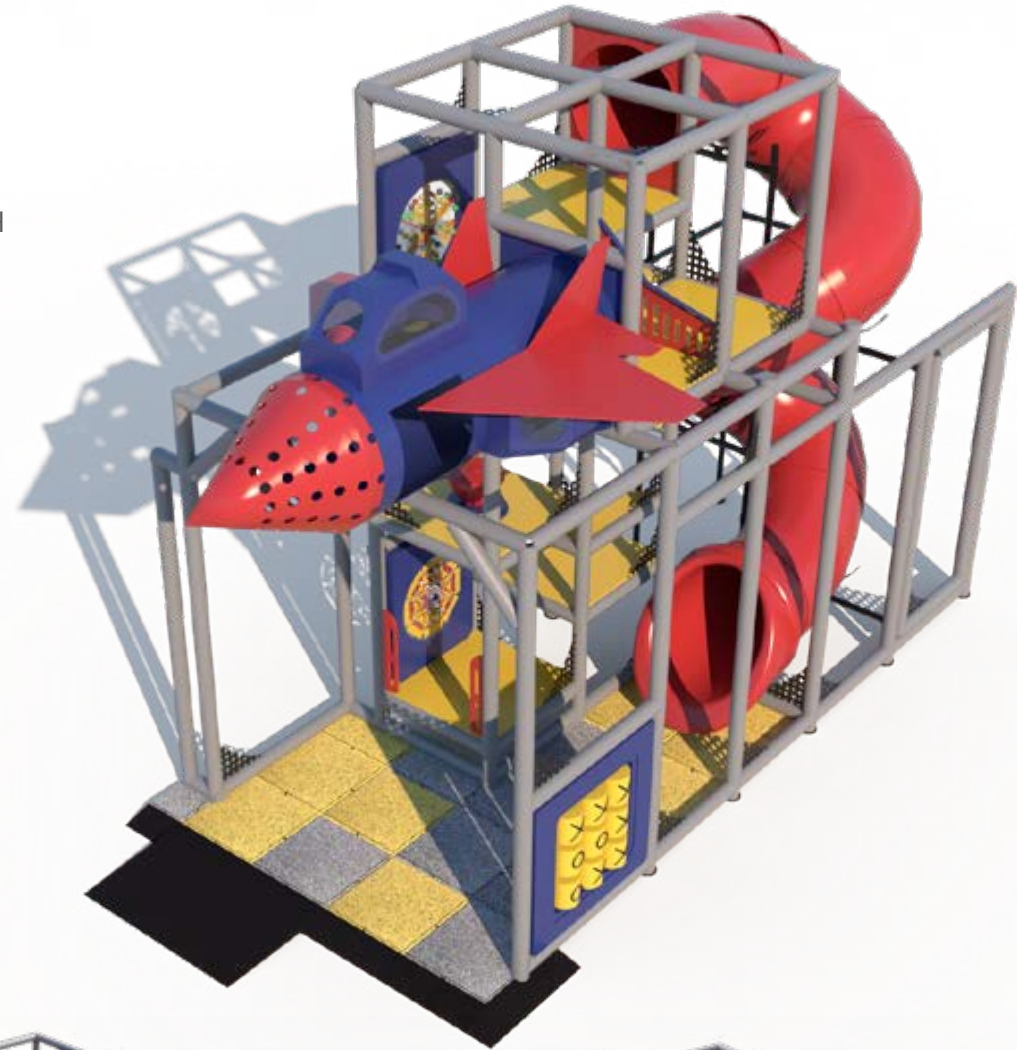

What's included? All required safety netting is included. Flooring is sold separately.

\$158,950
IP23125

- Age Group:** 2-12
Capacity: 45
Size: 25'-3" L x 36' W x 18' H
Features:
- Ball Turn Activity Panel
 - Gyro Activity Panel
 - Pinball Activity Panel
 - Turbo Helicopter w/ Steering Wheel
 - 32" Tot Triple Rail Slide
 - Sky Spinner (2)
 - Twist-N-Turn Seat (2)
 - Wave Run (5)
 - 11' Curved T-Tube Crawl Tunnel
 - 8-Level Deck Climb
 - 5-Level Deck Climb
 - Sneaker Keeper
 - 14' Enclosed Spiral Tube Slide
 - 6'-6" Enclosed Hook Tube Slide
 - Lily Pad (2)

\$46,461
IP23126

- Age Group:** 2-12
Capacity: 13
Size: 19'-4" L x 11'-4" W x 14'-11" H
Features:
- Ball Turn Activity Panel
 - Gyro Activity Panel
 - Sphere Junction
 - T-Tube Junction
 - Sneaker Keeper
 - 12' Enclosed Spiral Tube Slide
 - 7-Level Deck Climb

What's included? All required safety netting is included. Flooring is sold separately.

\$59,765
IP23127

Age Group: 2-12
Capacity: 20
Size: 8'-2" L x 20'-9" W x 14'-5" H

- Features:**
- Ball Turn Activity Panel
 - Gyro Activity Panel
 - Tic-Tac-Toe Activity Panel
 - Jet w/ Steering Wheel
 - Twist-N-Turn Seat
 - Wave Run
 - Sneaker Keeper
 - 11' Enclosed Spiral Tube Slide
 - 8-Level Deck Climb

Vinyl Covered Foam Blocks

What's included? All required safety netting is included. Flooring is sold separately.

\$76,534
IP23132

Age Group: 2-12
Capacity: 30
Size: 18'-7" L x 21'-7" W x 14'-11" H

- Features:**
- Ball Turn Activity Panel
 - Gears Activity Panel
 - Gyro Activity Panel
 - Tic-Tac-Toe Activity Panel
 - Sky Spinner
 - Wave Run
 - 4' Crawl Tunnel
 - Space Cruiser w/ Steering Wheel
 - Squeeze Play
 - Sneaker Keeper
 - Lily Pad
 - 11'-6" Enclosed Spiral Tube Slide
 - 7-Level Deck Climb