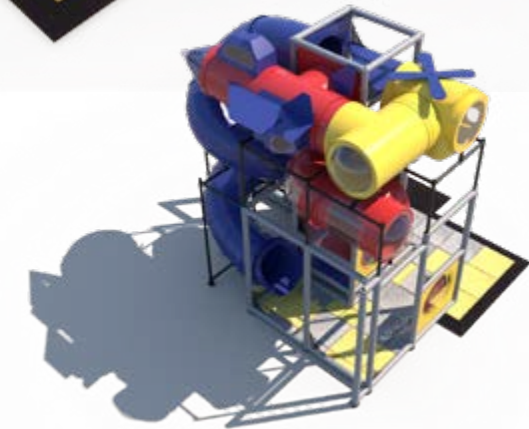

\$57,323

IP23143

Age Group: 2-12

Capacity: 23

Size: 16'-5" L x 16'-7" W x 15'-5" H

Features:

- Ball Turn Activity Panel
- Gyro Activity Panel
- Tic-Tac-Toe Panel
- Turbo Helicopter w/ Steering Wheel
- Jet w/ Steering Wheel
- 7' Curved Crawl Tunnel
- T-Tube Crawl Tunnel
- Sneaker Keeper
- 11'-6" Enclosed Spiral Tube Slide
- 7-Level Deck Climb

Call for a quote! IP23149

Age Group: 2-12

Capacity: 90

Size: 58' 9" L x 28' 4" W x 11' 6" H

Features:

- Ball Turn Activity Panel
- C-Force Activity Panel
- Gears Activity Panel
- Gyro Activity Panel
- Pinball Activity Panel
- Tic-Tac-Toe Activity Panel
- Slotted Panel
- Sky Spinner (2)
- Squeeze Play (2)
- Horizontal Vinyl Squeeze Pad (2)
- Wave Run (2)
- Corner Junctions (2)
- Junction Cube (2)
- Turbo Helicopter (2)
- T-Tube Junction
- 3' Straight Crawl Tunnels
- 7' Straight Crawl Tunnels
- 9' Curved Crawl Tunnel
- 6' Curved T-Tube Crawl Tunnel
- Sneaker Keeper (3)
- 32" Tot Triple Rail Slide
- 4'-6" Enclosed Straight Tube Slide
- 7'-10" Enclosed Curved Tube Slide
- 4-Level Deck Climb
- 5 Level Tri Deck Climb (2)
- Bollard Squeeze Play (2)
- 11' T-Tube Climber
- 7'-10" Enclosed Spiral Tube Slide
- Large Ball Obstacle Alley
- Vinyl Foam Covered Sitting Wall