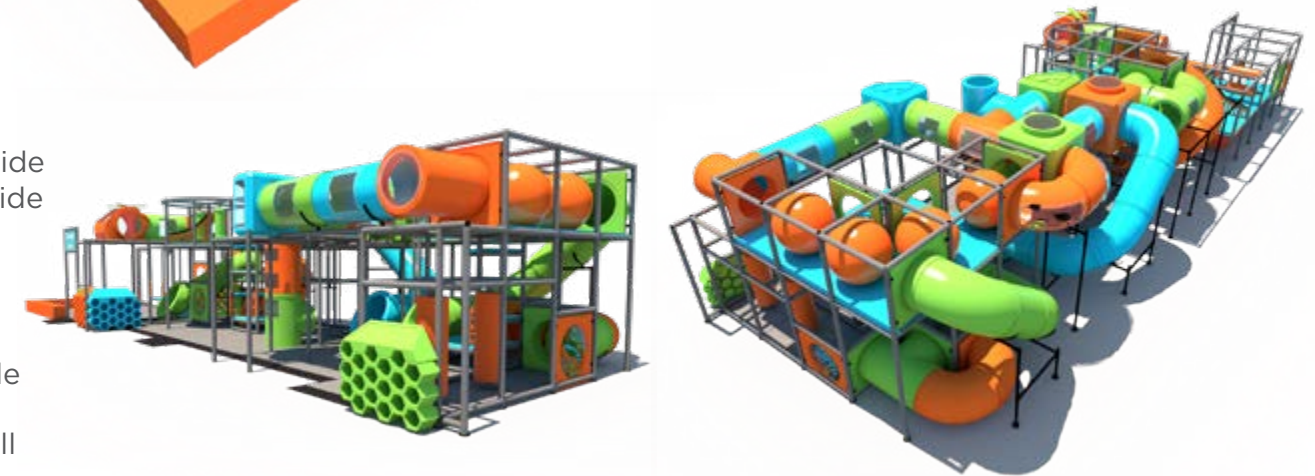

What's included? All required safety netting is included. Flooring is sold separately.

\$91,393
IP23152

Age Group: 2-12
Capacity: 35
Size: 52'-6" L x 20' W x 8'-4" H

- Features:**
- Solar Explorer
 - Convex Mirror
 - Formula Racing
 - Color Wheel Kaleidoscope
 - Concave Mirror
 - 11' Crawl Tunnel
 - Sphere Junction
 - Tot Triple Rail Slide
 - 3- and 4-Level Deck Climbs
 - Sneaker Keeper
 - Squeeze Play (2)
 - T-Tube Junction
 - 5'-2" Enclosed Straight Tube Slide (2)
 - Large Ball Obstacle Alley

\$211,844
IP23153

Age Group: 2-12
Capacity: 90
Size: 58'-9" L x 21'-10" W x 11'-5" H

- Features:**
- Ball Turn Activity Panel
 - C-Force Activity Panel
 - 4 in a Row Activity Panel
 - Gyro Activity Panel
 - Pinball Activity Panel
 - Curved Crawl Tunnel
 - Slotted Panel
 - Sky Spinner (2)
 - Squeeze Play (2)
 - Horizontal Vinyl Squeeze Pads (2)
 - Wave Run (2)
 - Corner Junctions (2)
 - Junction Cube (2)
 - Large 90° Turn Crawl Tunnel
 - T-Tube Junction
 - 3' Straight Crawl Tunnel
 - 7' Straight Crawl Tunnel
 - 9' Curved Crawl Tunnel
 - 6' Curved T-Tube Crawl Tunnel
 - Sneaker Keepers (3)
 - 32" Tot Triple Rail Slide
 - 4'-6" Enclosed Straight Tube Slide
 - 7'-10" Enclosed Curved Tube Slide
 - 4-Level Square Deck Climb
 - 5-Level Tri Deck Climb (2)
 - Bollard Squeeze Play (2)
 - 11' T-Tube Climber
 - 7'-10" Enclosed Spiral Tube Slide
 - Large Ball Obstacle Alley
 - Vinyl Foam Covered Sitting Wall