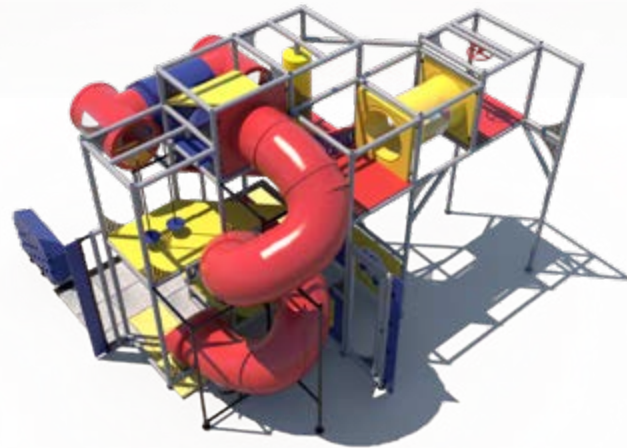

Vinyl Covered Foam Blocks

What's included? All required safety netting is included. Flooring is sold separately.

\$76,534
IP23132

Age Group: 2-12
Capacity: 30
Size: 18'-7" L x 21'-7" W x 14'-11" H

- Features:**
- Ball Turn Activity Panel
 - Gears Activity Panel
 - Gyro Activity Panel
 - Tic-Tac-Toe Activity Panel
 - Sky Spinner
 - Wave Run
 - 4' Crawl Tunnel
 - Space Cruiser w/ Steering Wheel
 - Squeeze Play
 - Sneaker Keeper
 - Lily Pad
 - 11'-6" Enclosed Spiral Tube Slide
 - 7-Level Deck Climb