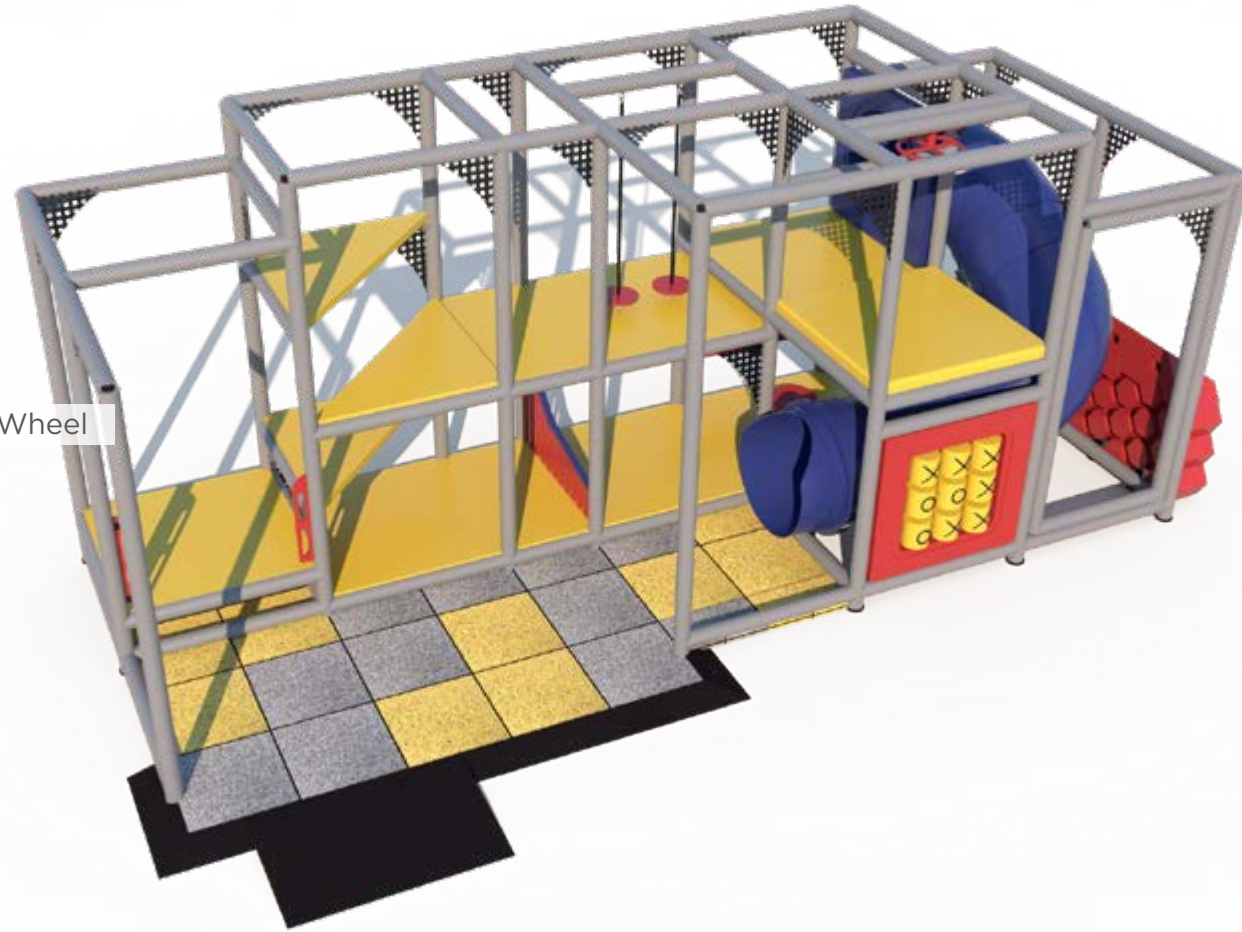

- Features:**
- Ball Turn Activity Panel
 - Gyro Activity Panel
 - Tic-Tac-Toe Panel
 - Turbo Helicopter
 - T-Tube Junction
 - 3' Straight Crawl Tunnel
 - 3-Level Square Deck Climb
 - Sneaker Keeper

What's included? All required safety netting is included. Flooring is sold separately.

\$54,423

IP23137

Age Group: 2-12

Capacity: 18

Size: 11'-7" L x 22' W x 9'-8" H

Features:

- Tic-Tac-Toe Activity Panel
- Wave Run
- Sky Spinner
- 6' Enclosed Curved Tube Slide
- Sneaker Keeper
- Twist-N-Turn Seat w/ Steering Wheel
- Lily Pad
- 4-Level Deck Climb

\$23,659

IP23138

Age Group: 2-12

Capacity: 10

Size: 16'-9" L x 19'-3" W x 8' H

Features:

- Ball Turn Activity Panel
- Tic-Tac-Toe Activity Panel
- Slotted Panel (3)
- 3' Triple Rail Slide
- 3-Level Deck Climb
- Sneaker Keeper