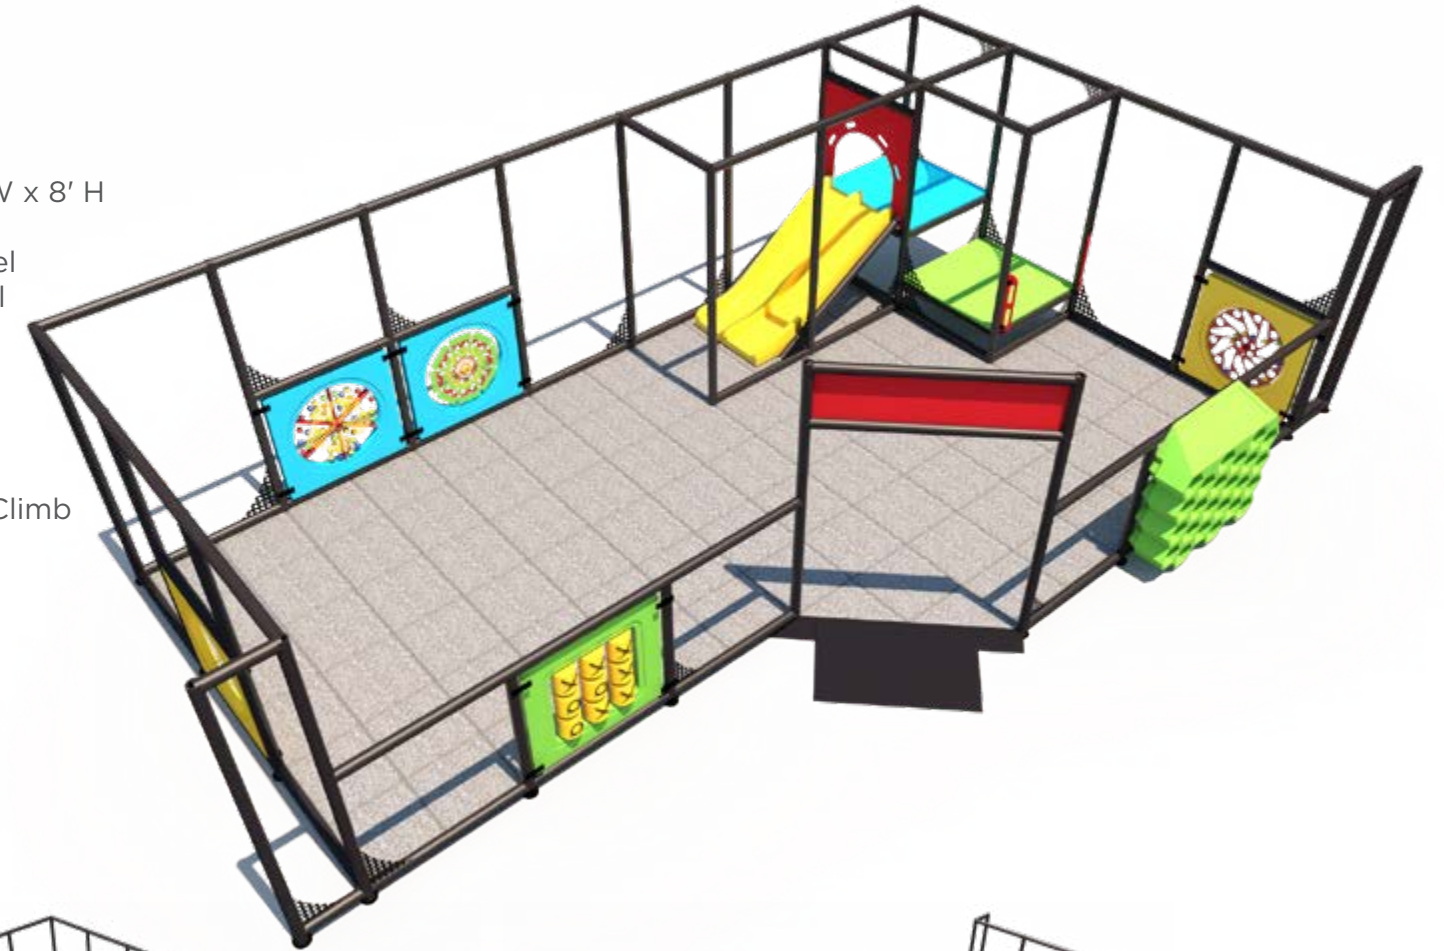

\$48,626 IP23150

Age Group: 2-12

Capacity: 32

Size: 31'-10" L x 16'-4" W x 8' H

Features:

- Ball Turn Activity Panel
- C-Force Activity Panel
- Gears Activity Panel
- Gyro Activity Panel
- Tic-Tac-Toe Panel
- 3' Triple Rail Slide
- Sneaker Keeper
- 2-Level Square Deck Climb

What's included? All required safety netting is included. Flooring is sold separately.

Call for a quote!

IP23151A

Age Group: 2-12

Capacity: 36

Size: 31' 10" L x 16' 4" W x 8' H

Features:

- Battle Slider
- Fish Tile Slide
- Battle Slider Tall
- 3 in a Row
- Concave Mirror
- Solar Explorer
- Convex Mirror
- Formula Racing
- Color Wheel Kaleidoscope
- 3' Triple Rail Slide
- Sneaker Keeper
- 2-Level Square Deck Climb