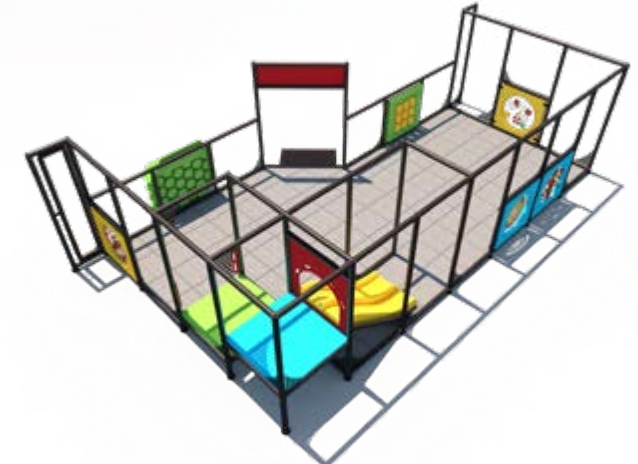

\$48,626 IP23150

Age Group: 2-12

Capacity: 32

Size: 31'-10" L x 16'-4" W x 8' H

Features:

- Ball Turn Activity Panel
- C-Force Activity Panel
- Gears Activity Panel
- Gyro Activity Panel
- Tic-Tac-Toe Panel
- 3' Triple Rail Slide
- Sneaker Keeper
- 2-Level Square Deck Climb

What's included? All required safety netting is included. Flooring is sold separately.

Call for a quote!

IP23151A

Age Group: 2-12

Capacity: 36

Size: 31' 10" L x 16' 4" W x 8' H

Features:

- Battle Slider
- Fish Tile Slide
- Battle Slider Tall
- 3 in a Row
- Concave Mirror
- Solar Explorer
- Convex Mirror
- Formula Racing
- Color Wheel Kaleidoscope
- 3' Triple Rail Slide
- Sneaker Keeper
- 2-Level Square Deck Climb