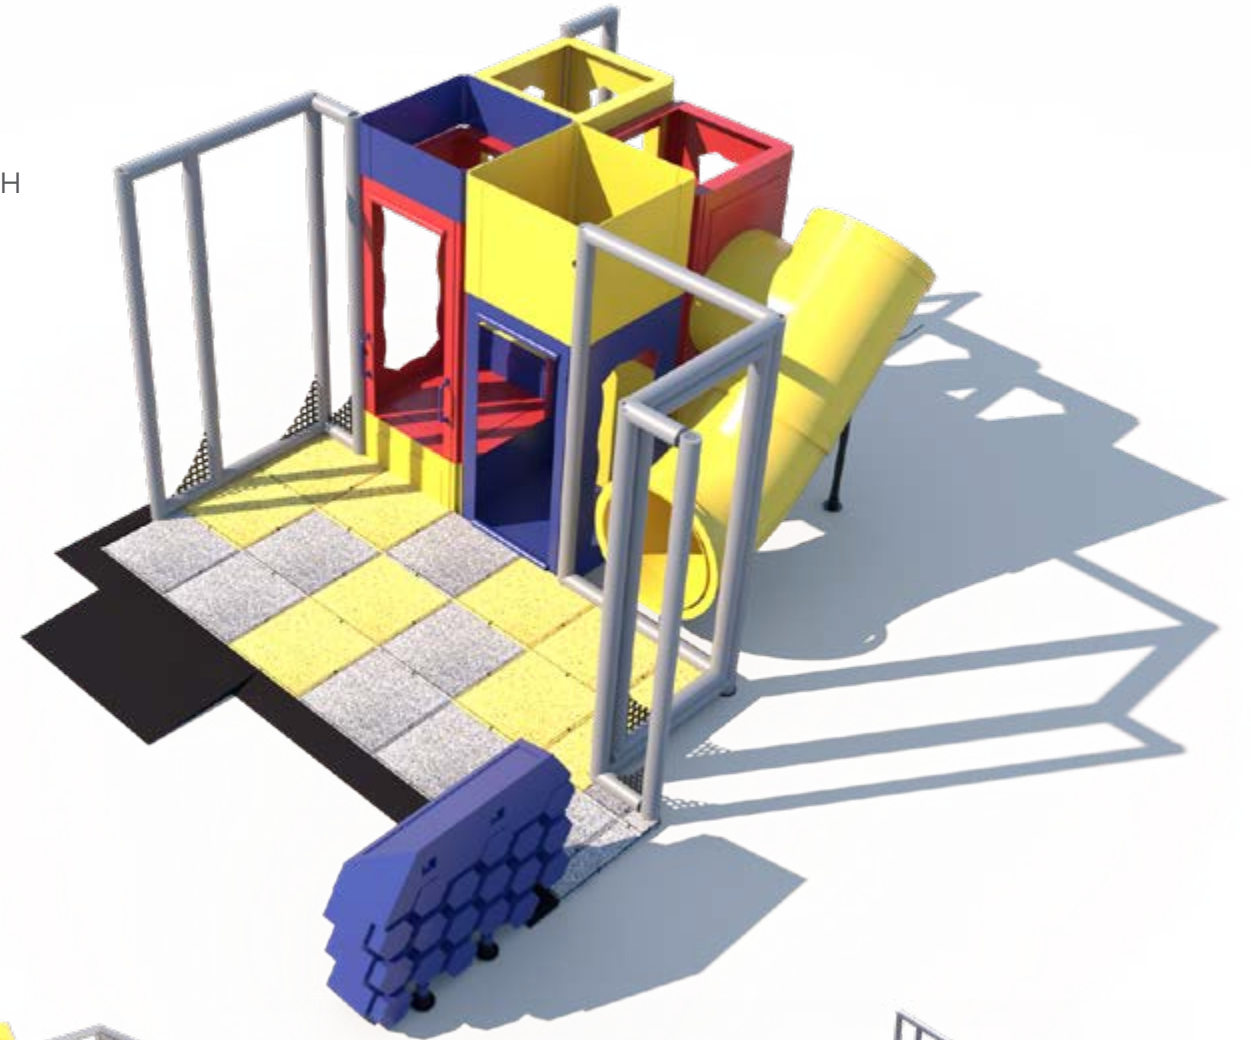

$26,002
IP23111

1. **Age Group:** 2-12
   Capacity: 8
   Size: 16'-1" L x 12'-8" W x 8'-1" H
   Features:
2. Ball Turn Activity Panel
   - 3'-6" Enclosed Tube Slide
   - Sneaker Keeper
   - 3-Level Kids Cube Climb