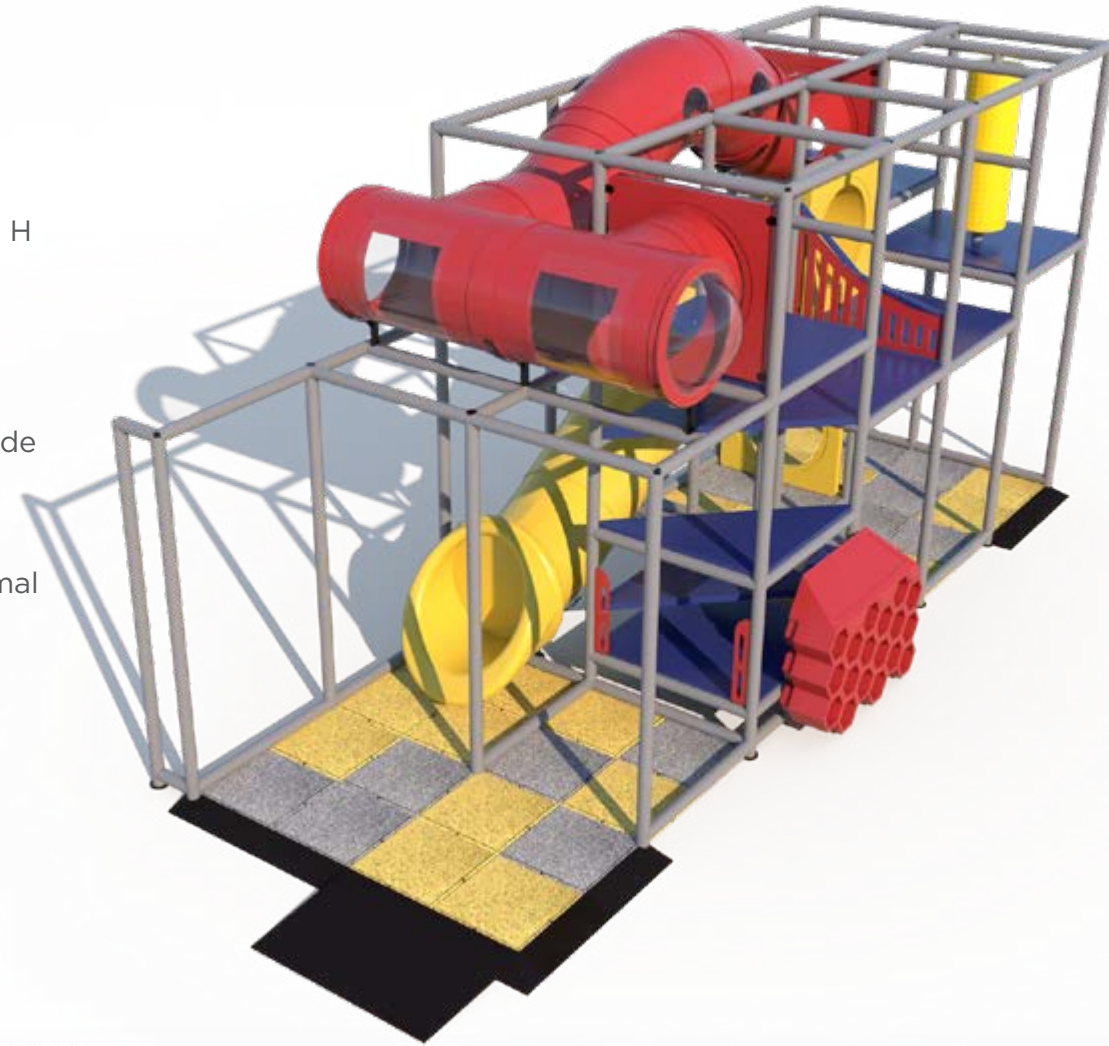

$64,467
IP23139

Age Group: 2-12
Capacity: 25
Size: 9'-7" L x 24'-8" W x 13'-1" H

1. **Features:**
2. Crawl Through Panel
   - Wave Run
   - 8' T-Tube Crawl Tunnel
   - 12' Wave Crawl Tunnel
   - 6'-8" Enclosed Hook Tube Slide
   - 6-Level Deck Climb
   - Sneaker Keeper
   - Steering Wheel (2)
   - Sit-N-Play Whale Riding Animal
   - Squeeze Play