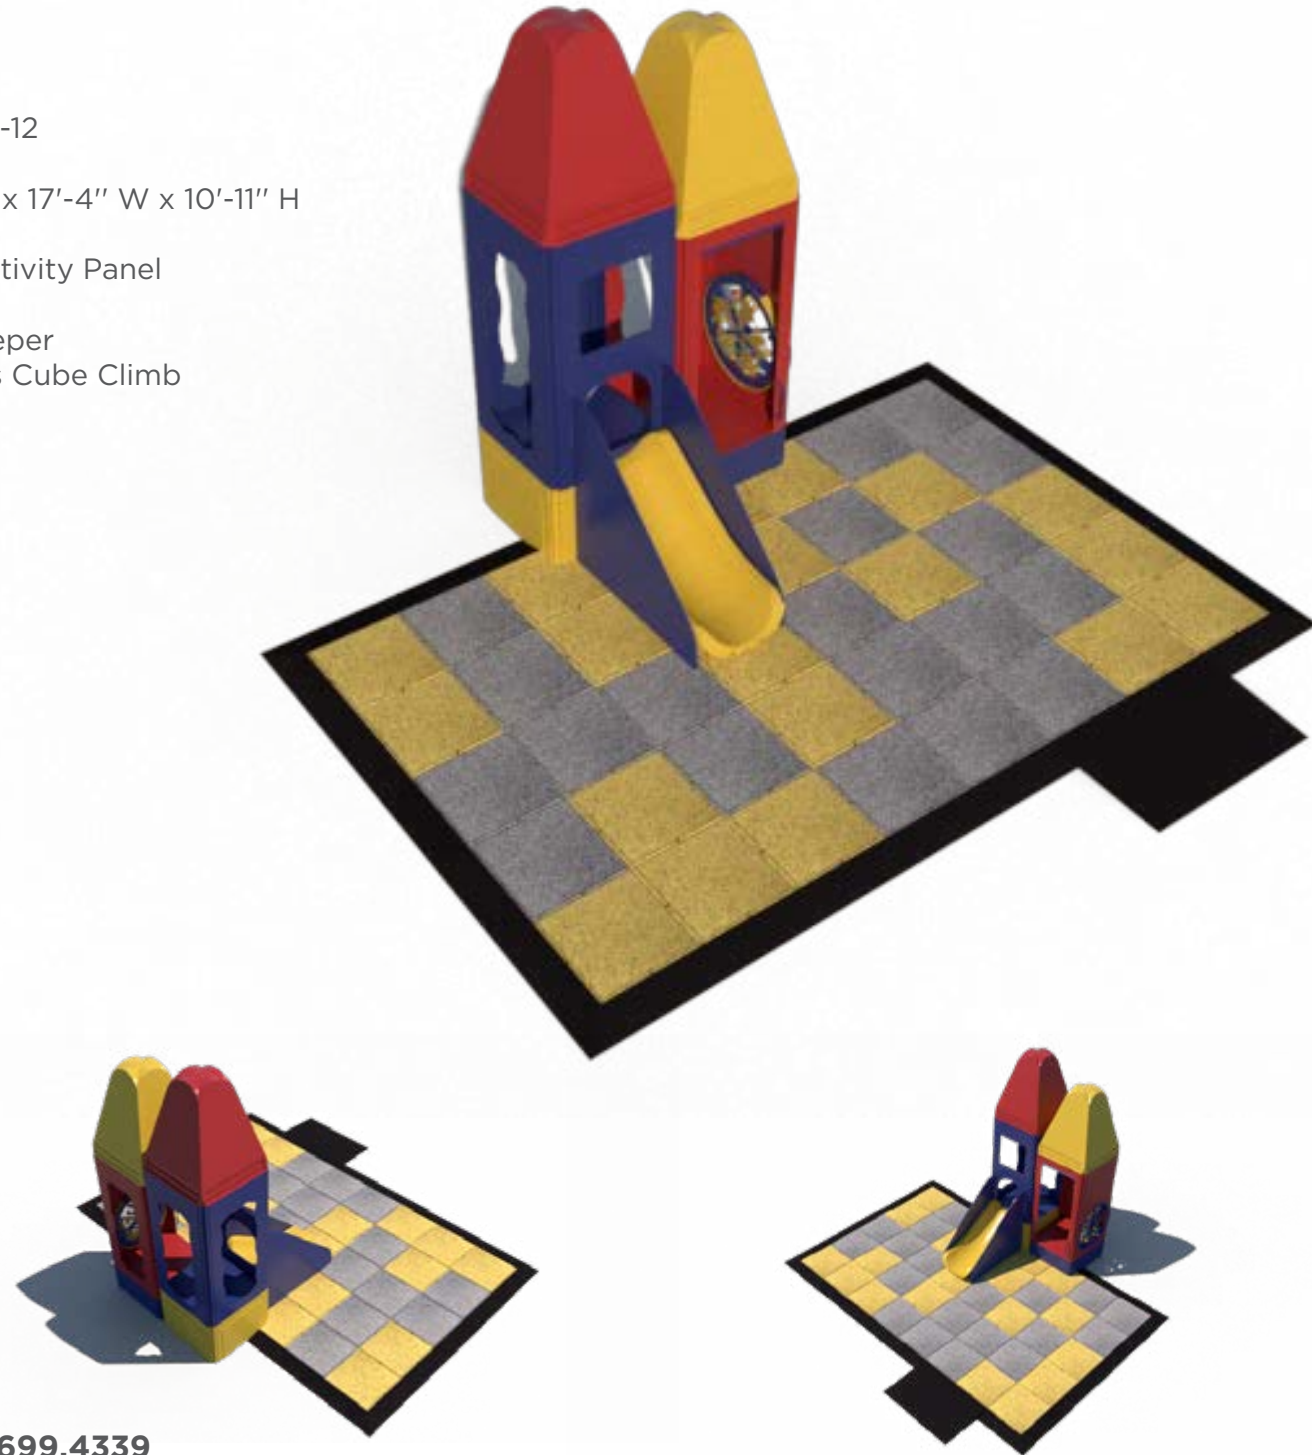

$9,088
IP23112

1. **Age Group:** 2-12
   Capacity: 8
   Size: 14'-11" L x 17'-4" W x 10'-11" H
   Features:
2. Ball Turn Activity Panel
   - 2' Tot Slide
   - Sneaker Keeper
   - 2-Level Kids Cube Climb