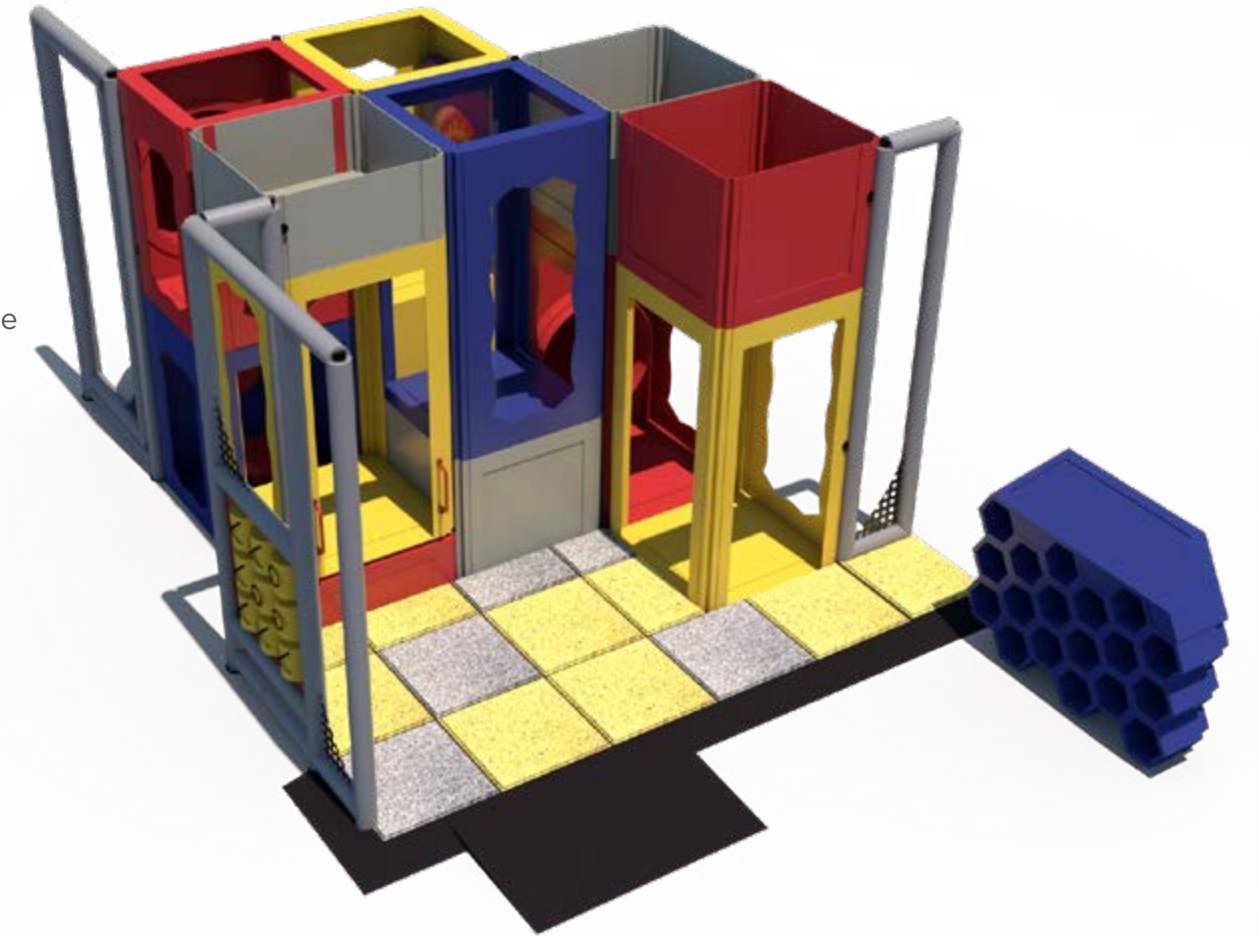

\$35,005 IP23106

Age Group: 2-12

Capacity: 12

Size: 17'-3" L x 11'-6" W x 8' H

Features:

- Gyro Activity Panel
- Tic-Tac-Toe Activity Panel
- 4'-6" Enclosed Curved Tube Slide
- Sneaker Keeper
- Twist-N-Turn Seat with Steering Wheel
- 3-Level Kids Cube Climb