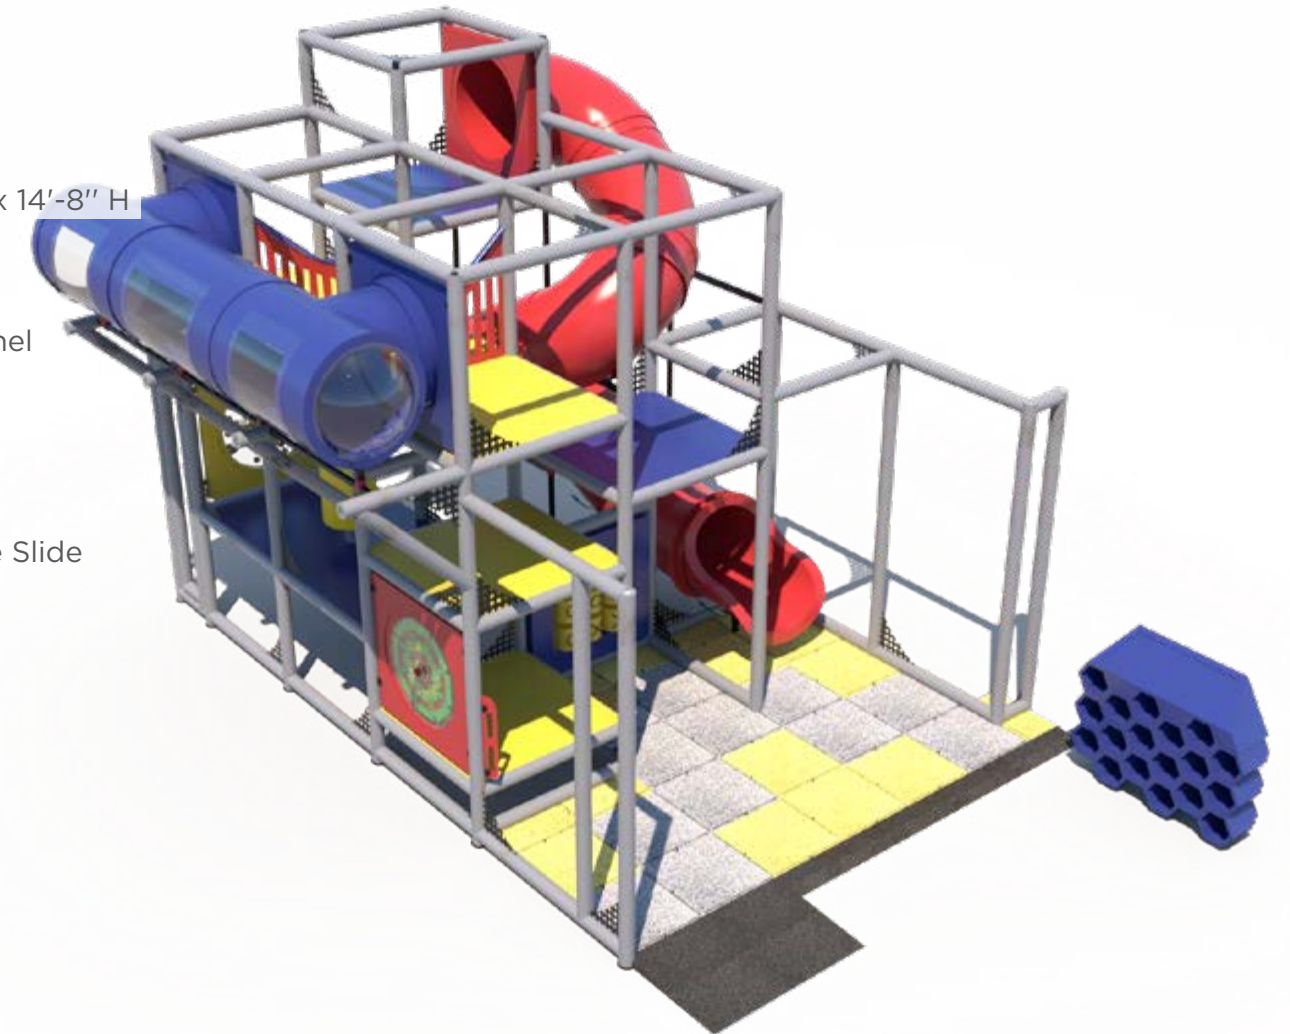

- Features:**
- Ball Turn Activity
 - Tic-Tac-Toe Activity Panel
 - Bubble Lookout Panel
 - T-Tube Junction
 - 8' T-Tube Crawl Tunnel
 - Sphere Junction
 - 7' Incline Crawl Tunnel
 - 9' Enclosed Curved Tube Slide
 - 6-Level Deck Climb
 - Sneaker Keeper

\$52,456
IP23103

Age Group: 2-12
Capacity: 18
Size: 21'-9" L x 9'-7" W x 14'-11" H

- Features:**
- Ball Turn Activity
 - Tic-Tac-Toe Activity Panel
 - Submarine
 - 8' T-Tube Crawl Tunnel
 - 11'-8" Enclosed Spiral Tube Slide
 - 7-Level Deck Climb
 - Sneaker Keeper

\$65,827
IP23104

Age Group: 2-12
Capacity: 18
Size: 21'-5" L x 16'-5" W x 14'-8" H

- Features:**
- Ball Turn Activity
 - Gyro Activity Panel
 - Tic-Tac-Toe Activity Panel
 - Wave Run (2)
 - 12' T-Tube Crawl Tunnel
 - Sneaker Keeper
 - 6-Level Deck Climb
 - Squeeze Play
 - 11' Enclosed Spiral Tube Slide