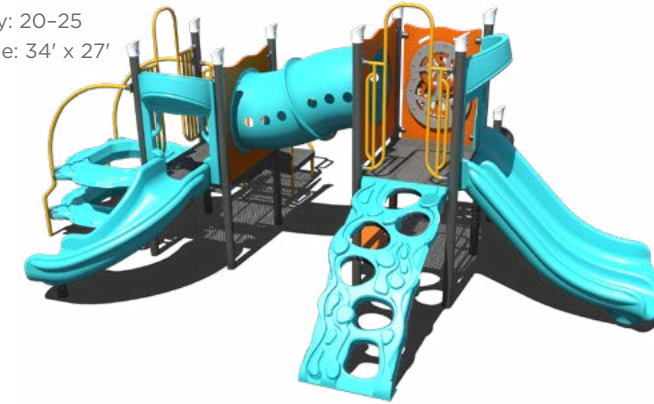

PS3-72623

Ages: 2-12 Years
Capacity: 25-30
Use Zone: 36' x 29'

\$19,371 ~~\$38,741~~

PS3-72624

Ages: 2-12 Years
Capacity: 15-20
Use Zone: 30' x 31'

\$11,088 ~~\$22,175~~

PS3-72312

Ages: 2-5 Years
Capacity: 15-20
Use Zone: 26' x 24'

\$18,471 ~~\$36,942~~

PS3-72629

Ages: 2-5 Years
Capacity: 20-25
Use Zone: 34' x 27'

\$23,421 ~~\$46,842~~

PS3-71950

Ages: 2-12 Years
Capacity: 25-30
Use Zone: 35' x 29'

\$15,579 ~~\$31,157~~

PS3-72211