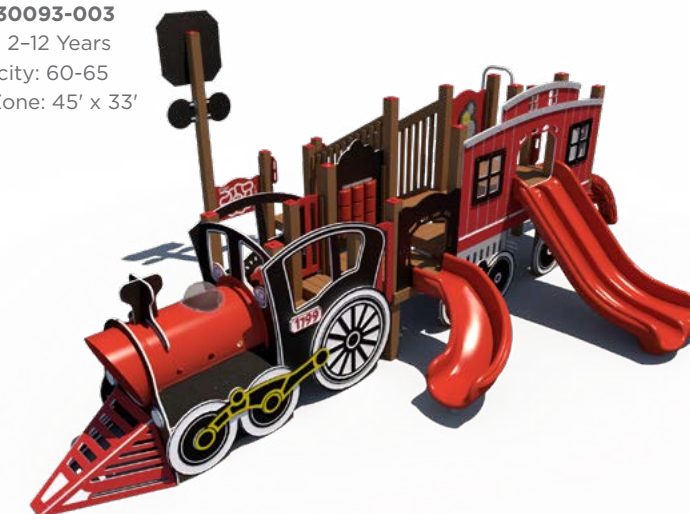

\$34,900 ~~\$46,533~~

SRPFX-50290
Ages: 2-12 Years
Capacity: 35-40
Use Zone: 35' x 25'

\$44,202 ~~\$58,936~~

FX3-NAT512-008
Ages: 5-12 Years
Capacity: 35-40
Use Zone: 46' x 33'

\$40,405 ~~\$53,873~~

FX3-WST212-001
Ages: 2-12 Years
Capacity: 25-30
Use Zone: 31' x 31'

\$42,505 ~~\$56,674~~

RFX-30038-R1
Ages: 2-5 Years
Capacity: 30-35
Use Zone: 34' x 27'

\$45,678 ~~\$60,903~~

RFX-30169
Ages: 2-5 Years
Capacity: 60-65
Use Zone: 38' x 36'

\$48,574 ~~\$64,766~~

RFX-30093-003
Ages: 2-12 Years
Capacity: 60-65
Use Zone: 45' x 33'

\$20,279 ~~\$40,558~~

PS3-72168

Ages: 5-12 Years
Capacity: 25-30
Use Zone: 32' x 30'

\$22,713 ~~\$45,425~~

PS3-72616

Ages: 5-12 Years
Capacity: 25-30
Use Zone: 32' x 33'

Want this
without shade?
PS3-72616-1
\$19,386