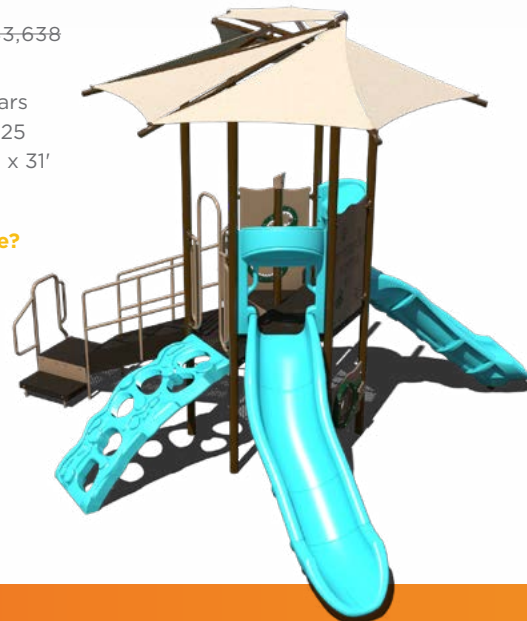

Ages: 2-12 Years
Capacity: 25-30
Use Zone: 26' x 32'

\$25,568 ~~\$51,136~~

PS3-71967-1

Ages: 2-5 Years
Capacity: 25-30
Use Zone: 33' x 26'

\$18,248 ~~\$36,496~~

PS3-72628

Ages: 2-5 Years
Capacity: 20-25
Use Zone: 30' x 25'

Want this without shade?
PS3-72628-1
\$14,012

\$19,180 ~~\$38,359~~

PS3-72313

Ages: 2-12 Years
Capacity: 30-35
Use Zone: 29' x 29'

\$21,819 ~~\$43,638~~

PS3-72625

Ages: 2-12 Years
Capacity: 20-25
Use Zone: 30' x 31'

Want this without shade?
PS3-72625-1
\$15,927

\$13,680 ~~\$27,360~~

PS3-72306

Ages: 2-5 Years
Capacity: 20-25
Use Zone: 25' x 25'

Want this without shade?
PS3-72306-1
\$10,639

\$20,738 ~~\$41,475~~

PS3-72384

Ages: 2-5 Years
Capacity: 20-25
Use Zone: 30' x 27'

Want this without shade?
PS3-72384-1
\$16,554

\$22,759 ~~\$45,517~~

GFP-30381

Ages: 5-12 Years
Capacity: 20-25
Use Zone: 36' x 27'

\$22,124 ~~\$44,248~~

GFP-30382