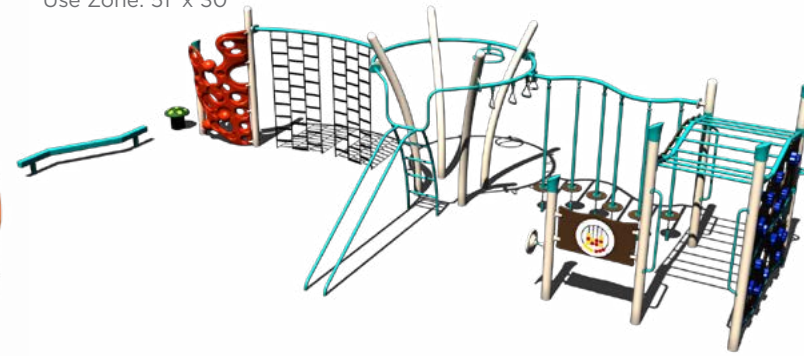

\$22,028 ~~\$44,055~~

PS3-72321

Ages: 5-12 Years
Capacity: 25-30
Use Zone: 41' x 29'

\$20,074 ~~\$40,147~~

PS5-72617

Ages: 5-12 Years
Capacity: 20-25
Use Zone: 51' x 30'

\$22,388 ~~\$44,775~~

PS3-72613

Ages: 5-12 Years
Capacity: 25-30
Use Zone: 28' x 32'

Want this
without shade?
PS3-72613-1
\$18,198

\$20,044 ~~\$40,088~~

PS3-72614

Ages: 5-12 Years
Capacity: 15-20
Use Zone: 38' x 29'

\$25,281 ~~\$50,562~~