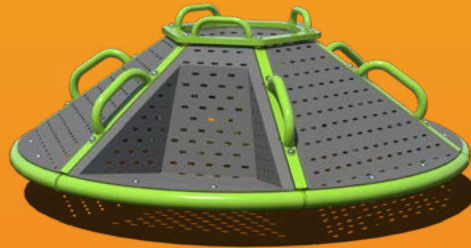

Visit srpplayground.com/find-a-rep
to find your nearest sales representative.

\$6,079 ~~\$8,105~~

Inclusive Atom Spinner
TFR0659XX
Ages: 2-12
Use Zone: 9+ Radius

\$3,198 ~~\$4,264~~

Team Swing
PLD0018XX
Ages: 2-12
Use Zone: 24' x 32'