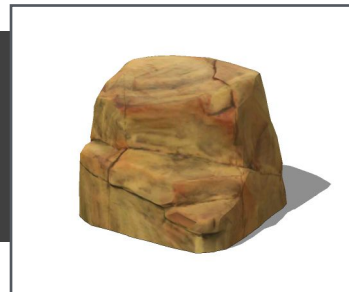

These durable Glass Fiber Reinforced Concrete (GFRC) Boulders have the look and feel of actual stone. Crafted and themed for a realistic look, it will seem as though they were pulled right from nature! Link several together in any configuration to create different play activities. Available in Medium and Large sizes.

Medium Boulder
1000042

L: 2'-5" x W: 2'-2" x H: 1'-10"
250 LBS

Large Boulder
1000044

L: 3'-5" x W: 3'-2" x H: 2'-6"
500 LBS

~ Dimensions and weights are approximate ~
~ Heights shown from top of surfacing ~
User Group Age: 2-12