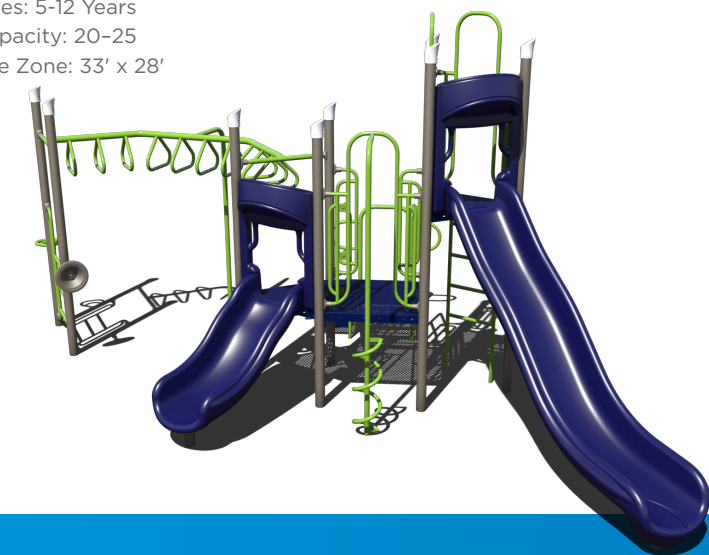

PLAYGROUNDS & SITE AMENITIES

Superior[®] *Playgrounds*

Top Picks at Half the Price
Save Up To 50% Off Select
Popular Playground Equipment

Best Seller

\$41,003 ~~\$54,670~~
FXR-SHP-205-0076A
Ages: 2-5 Years
Capacity: 50-55
Use Zone: 32' x 28'

\$38,486 ~~\$76,972~~
PS3-72901
Ages: 5-12 Years
Capacity: 40-45
Use Zone: 37' x 39'

\$28,176 ~~\$37,568~~
FX3-NAT-212-0005
Ages: 2-12 Years
Capacity: 25-30
Use Zone: 31' x 28'

\$35,966 ~~\$47,954~~
FX3-FRM-212-0009
Ages: 2-12 Years
Capacity: 30-35
Use Zone: 33' x 29'

\$77,179 ~~\$118,737~~
FX5-NAT-512-0218
Ages: 5-12 Years
Capacity: 80-85
Use Zone: 42' x 35'

Best Seller

\$14,025 ~~\$28,049~~
PS3-70445
Ages: 5-12 Years
Capacity: 20-25
Use Zone: 33' x 28'

Sale Terms and Conditions
SALE DATES: NOVEMBER 7, 2024 - JANUARY 31, 2025
Items must be ordered by January 31, 2025 and may not be held for future ship dates. Prices are for exact unit and do not include freight, surfacing, taxes, or installation charges. All standard color options are available. Gray recycled deck and post color option may have extended lead times. This discount may not be combined with any other promotional offer or used when purchasing through a buying cooperative. Contact your authorized Superior Recreational Products dealer for more information.