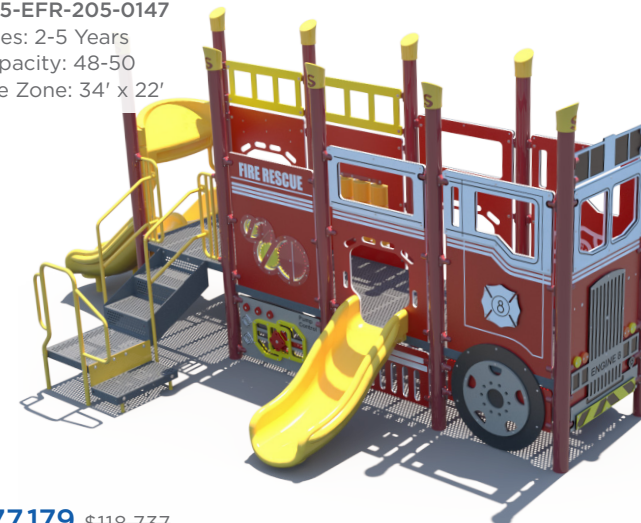

PLAYGROUNDS & SITE AMENITIES

Superior[®] *Playgrounds*

Top Picks at Half the Price
Save Up To 50% Off Select
Popular Playground Equipment

Best Seller

\$41,003 ~~\$54,670~~
FXR-SHP-205-0076A
Ages: 2-5 Years
Capacity: 50-55
Use Zone: 32' x 28'

\$20,557 ~~\$31,627~~
FX5-DOT-212-0444
Ages: 5-12 Years
Capacity: 25-30
Use Zone: 34' x 22'

\$23,433 ~~\$46,865~~
PS3-31753-2
Ages: 5-12 Years
Capacity: 20-25
Use Zone: 37' x 32'

\$33,355 ~~\$44,474~~
FX5-EFR-205-0147
Ages: 2-5 Years
Capacity: 48-50
Use Zone: 34' x 22'