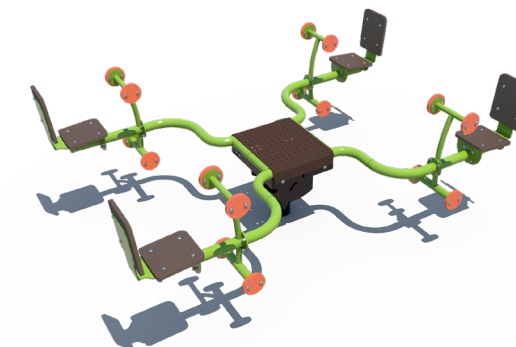

Ages: 2-12 Years
Capacity: 25-30
Use Zone: 26' x 32'

\$14,430 ~~\$19,240~~

Tetra Dome Climber TFR0674XX
Ages: 5-12
Use Zone: 32' x 31'

\$6,289 ~~\$8,385~~

Inclusive Atom Spinner TFR0659XX
Ages: 2-12
Use Zone: 9'+ Radius