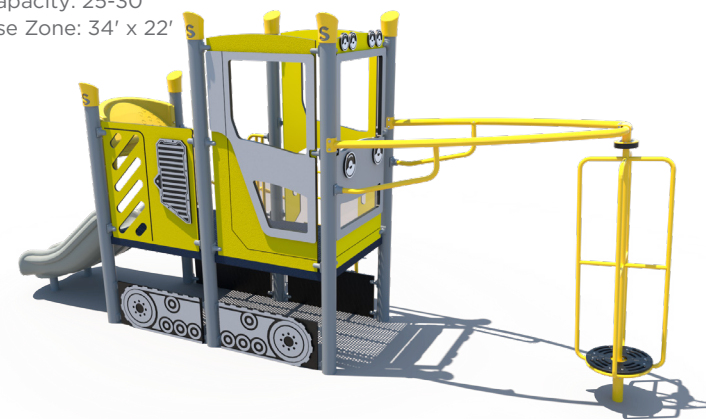

PLAYGROUNDS & SITE AMENITIES

Superior[®] *Playgrounds*

Top Picks at Half the Price
Save Up To 50% Off Select
Popular Playground Equipment

Best Seller

\$41,003 ~~\$54,670~~
FXR-SHP-205-0076A
Ages: 2-5 Years
Capacity: 50-55
Use Zone: 32' x 28'

\$20,557 ~~\$31,627~~
FX5-DOT-212-0444
Ages: 5-12 Years
Capacity: 25-30
Use Zone: 34' x 22'

\$23,433 ~~\$46,865~~
PS3-31753-2
Ages: 5-12 Years
Capacity: 20-25
Use Zone: 37' x 32'

\$33,355 ~~\$44,474~~
FX5-EFR-205-0147
Ages: 2-5 Years
Capacity: 48-50
Use Zone: 34' x 22'