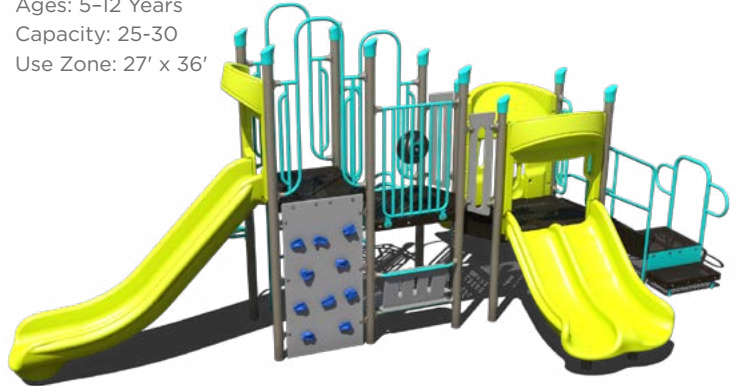

**\$16,425** ~~\$32,849~~

**PS3-72003**

Ages: 5-12 Years  
Capacity: 25-30  
Use Zone: 27' x 36'

**\$31,300** ~~\$62,599~~

**PS3-72381**

Ages: 5-12 Years  
Capacity: 25-30  
Use Zone: 32' x 25'

Want this without shade?  
**PS3-72381-1**  
\$26,020