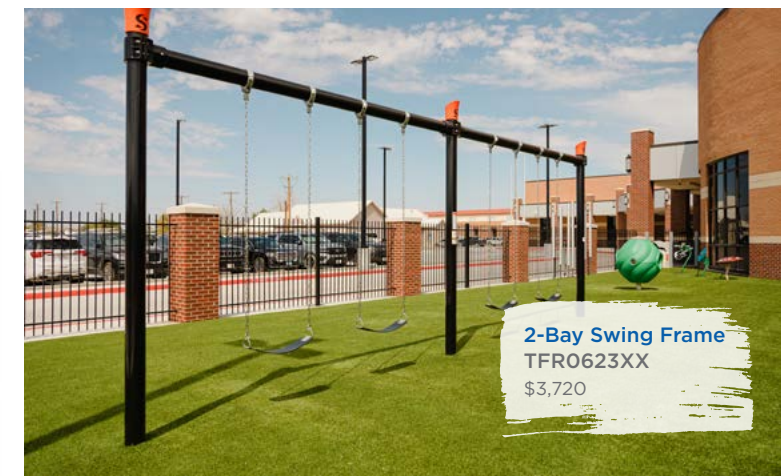

# Superior<sup>®</sup> Playgrounds

**Top Picks at Half the Price**  
Save Up To 50% Off Select  
Popular Playground Equipment

**Best Seller**

**\$39,616** ~~\$52,821~~  
 R3FX-30076-A-R2  
 Ages: 2-12 Years  
 Capacity: 50-55  
 Use Zone: 32' x 29'

**\$74,604** ~~\$114,775~~  
 SRPFX-50218-R1  
 Ages: 5-12 Years  
 Capacity: 80-85  
 Use Zone: 42' x 35'

**Best Seller**

## Extend Play Value with Freestanding Equipment Best Sellers

**Retro Rocker**  
 90018204XX  
 Ages: 2-5  
 \$1,976

**2-Bay Swing Frame**  
 TFR0623XX  
 \$3,720

**Bubble Storm Climber**  
 EFR0160XX  
 Ages: 5-12  
 \$7,072