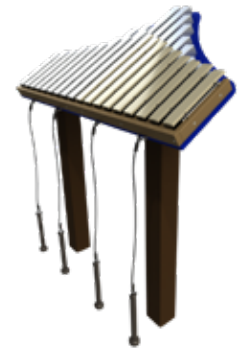

Duet
Model: DUET-IG-REC-SRP
Includes: In-Ground Mount Kit, Recycled Post