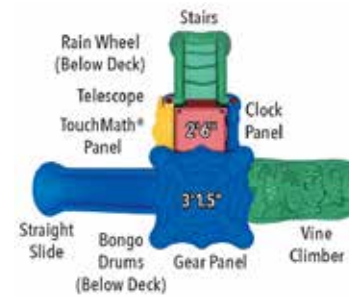

Playground Structures

Discovery Centers

AFFORDABLE PLAY OPTIONS

Easy to assemble, these units offer standards-based developmental and educational activities. They come with a 10-year limited warranty on posts and a 5-year limited warranty on plastic. Colors are as shown.

Discovery Center 2

Structure: DC-2MDR/02-08-0203
Age Group: 2-5 Years
Capacity: 10-15
Use Zone: 22' x 27'
Fall Height: 3' 1.5"
Mounting: Ground Spike