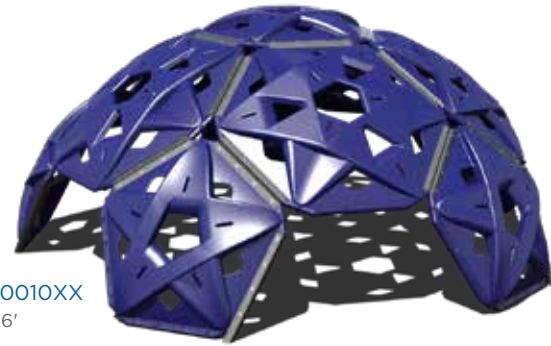

Half Dome 87000024XX
Use Zone: 27' x 20'
Height: 10'
Ages: 5-12

Mound 87000016XX
Use Zone: 27' x 27'
Height: 8'
Ages: 5-12

Mole Hill 87000010XX
Use Zone: 26' x 26'
Height: 6'
Ages: 5-12

Criss Cross 87000034XX
Use Zone: 25' x 16'
Height: 6'
Ages: 5-12