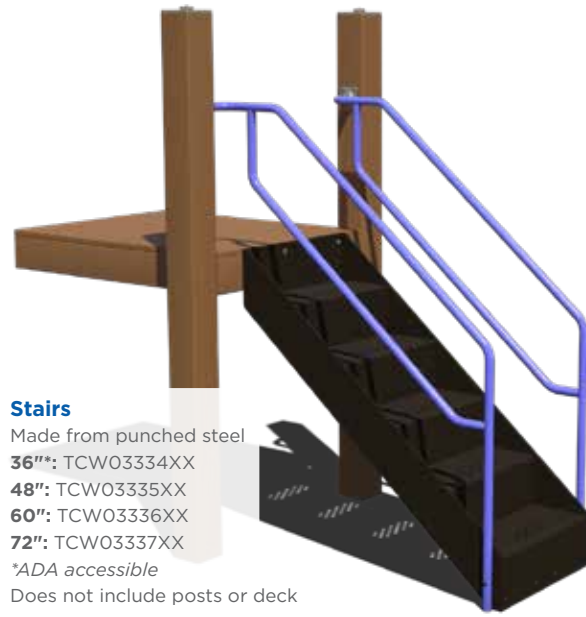

Pinball Panel SPI0144
Depth: 5"

Activity Panel SPI0002
Dimensions: 43" x 41"
Depth: 2.5"
Opening Size: 28.5" Square

Flat Panel SPI0004
Dimensions: 43" x 41"
Depth: 3"
Hole Diameter: 30"

Components Stairs, Decks, & Roofs

ADA Transfer Station
 36": TCW02267XX
 48": TCW02268XX
 Does not include entry gate

Stairs
 Made from punched steel
 36": TCW03334XX
 48": TCW03335XX
 60": TCW03336XX
 72": TCW03337XX
 *ADA accessible
 Does not include posts or deck