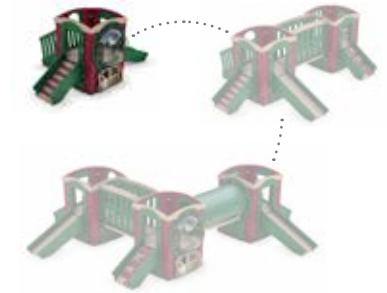

Phase One

- Structure: TFR0520XX
- Age Group: 6-23 Months
- Capacity: 5
- Structure Size: 8' x 6'
- Includes:
  - Stairs
  - Slide
  - Bubble Window
  - Texture Panel
  - Climber