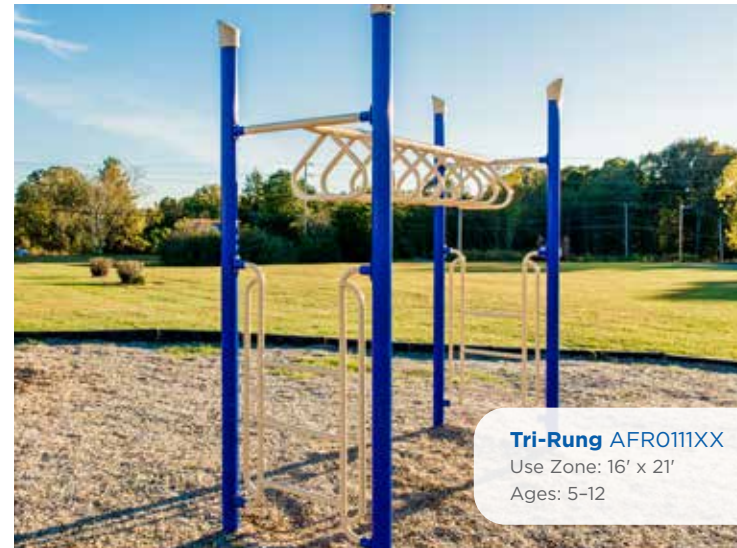

NEW Freestanding Play Overhead Ladders

Tri-Rung AFR0111XX
Use Zone: 16' x 21'
Ages: 5-12