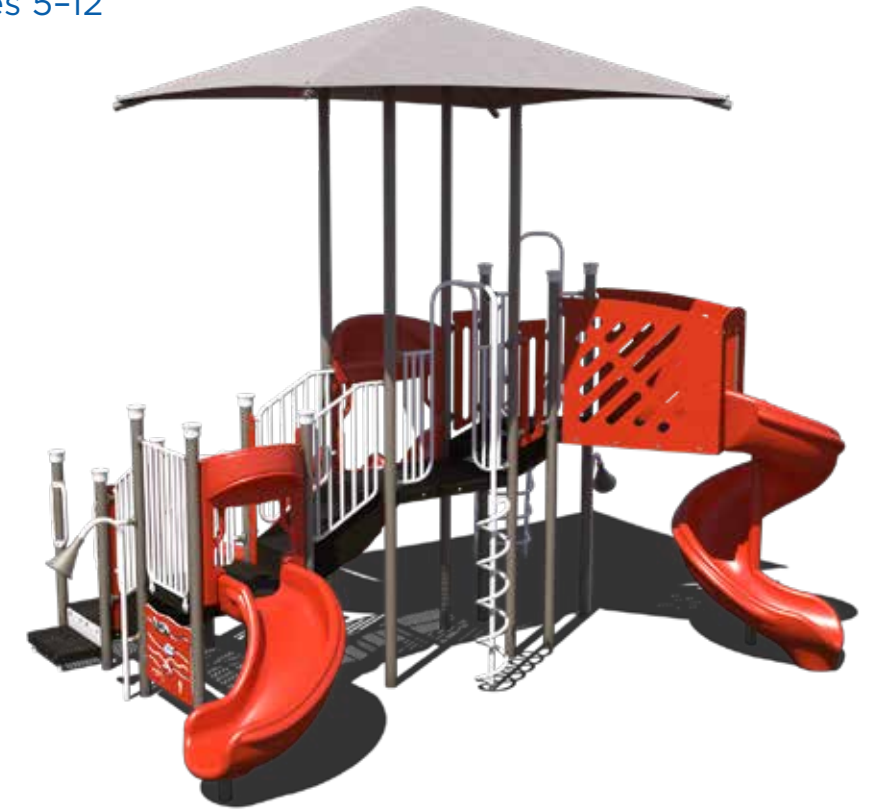

Playground Structures Ages 5-12

CW-0049

Age Group: 5-12 Years
Capacity: 30
Structure Size: 21' x 18'
Use Zone: 33' x 30'
Fall Height: 6'
Est. Timber Count: 32
ADA: Yes