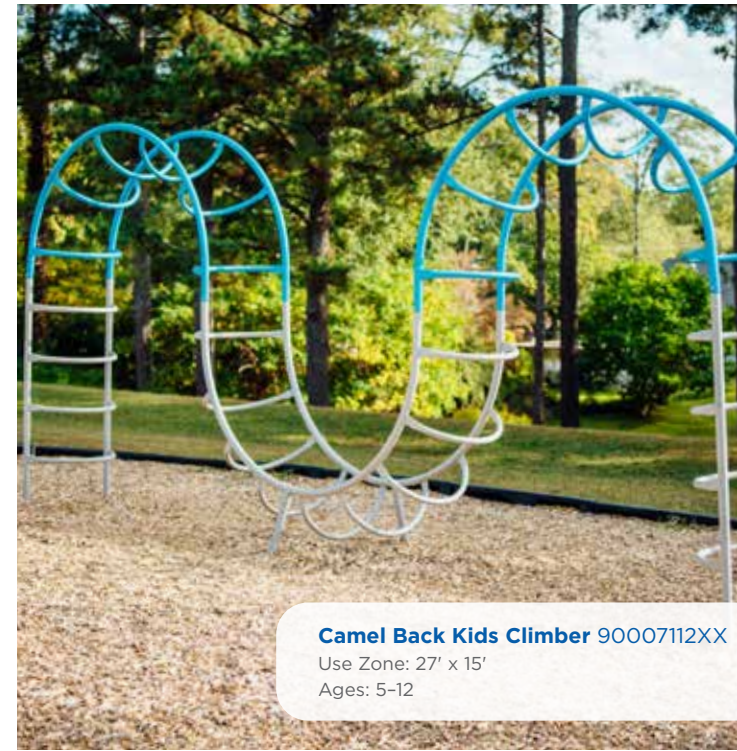

Half Dome 87000024XX
Use Zone: 27' x 20'
Height: 10'
Ages: 5-12

Mound 87000016XX
Use Zone: 27' x 27'
Height: 8'
Ages: 5-12

Mole Hill 87000010XX
Use Zone: 26' x 26'
Height: 6'
Ages: 5-12

Criss Cross 87000034XX
Use Zone: 25' x 16'
Height: 6'
Ages: 5-12

Freestanding Play Climbers

Camel Back Kids Climber 90007112XX
Use Zone: 27' x 15'
Ages: 5-12

8-Section Bubble Wall Circle EFR0071XX
Use Zone: 26' x 26'
Ages: 5-12

4-Section Bubble Wall EFR0069XX
Use Zone: 14' x 30'
Ages: 5-12