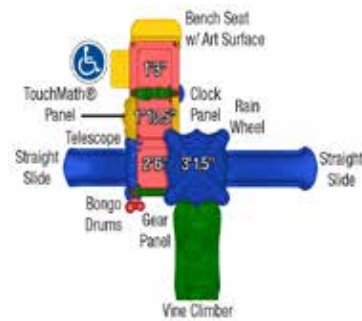

Discovery Center 4

Structure: DC-4LG/02-08-0206
Age Group: 2-5 Years
Capacity: 15-20
Use Zone: 27' x 28'
Fall Height: 3' 1.5"
Mounting: Ground Spike