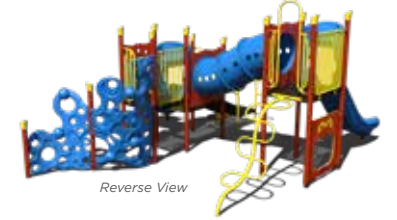

PS3-70645

Age Group: 5-12 Years
Capacity: 25-30
Structure Size: 18' x 22'
Use Zone: 30' x 34'
Fall Height: 7'
Est. Timber Count: 28
ADA: Yes