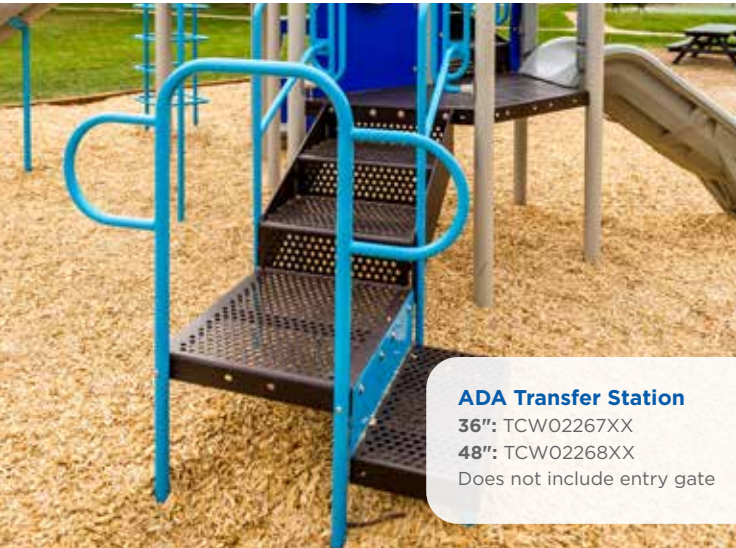

ADA Transfer Station
 36": TCW02267XX
 48": TCW02268XX
 Does not include entry gate

Stairs
 Made from punched steel
 36": TCW03334XX
 48": TCW03335XX
 60": TCW03336XX
 72": TCW03337XX
 *ADA accessible
 Does not include posts or deck