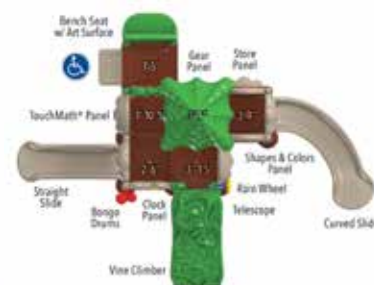

Playground Structures

Discovery Centers

AFFORDABLE PLAY OPTIONS

Easy to assemble, these units offer standards-based developmental and educational activities. They come with a 10-year limited warranty on posts and a 5-year limited warranty on plastic. Colors are as shown.

Discovery Center 2

Structure: DC-2MDR/02-08-0203
Age Group: 2-5 Years
Capacity: 10-15
Use Zone: 22' x 27'
Fall Height: 3' 1.5"
Mounting: Ground Spike

Discovery Center 4

Structure: DC-4LG/02-08-0206
Age Group: 2-5 Years
Capacity: 15-20
Use Zone: 27' x 28'
Fall Height: 3' 1.5"
Mounting: Ground Spike

Discovery Center 5

Structure: DC-5XLG-N/02-08-0209
Age Group: 2-5 Years
Capacity: 20-25
Use Zone: 28' x 31'
Fall Height: 3' 9"
Mounting: Ground Spike

Want this in primary colors?
DC-5XLG/02-08-0209

Expand Your Product Offering

Did you know you have access to our other product lines? Expand your product offering into shade, shelter, site furnishings, and fitness equipment! Ask your sales representative for more information.

Warranty & Terms and Conditions

Our warranty guarantees years of unlimited fun.

Child Works/Superior Recreational Products (SRP) warrants that its product will be free from defects in materials and workmanship as well as maintain structural integrity for the periods listed below from the date of invoice and once SRP has been paid in full. This warranty is in effect only if the product has been assembled and installed strictly in accordance with the setup instructions provided by SRP, good construction practices, and has been subjected only to normal use and exposure.

Commercial Playground Parts & Components