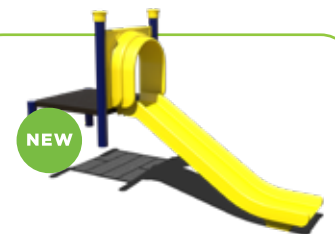

Triple Rail Toddler Slide
SPI0114
Deck Height: 32"
Ages: 6-23 Months

Slide Includes Molded-In Slide Foot

Our Deck Mounting systems

DRAFT SYSTEM

The face of the slide features a 1° draft so the top of the slide face contacts the deck first.

- 3', 4', and 5' Flat Slides
- 4' and 5' Curved Slides

CONCAVE SYSTEM

The face of the slide is concave. When placed against the face of the deck, the outer edges of the slide contact the deck first.

- 2' Double Wall Slide
- 3' Curved Slide
- 3', 4', and 5' Triple Rail Slides
- 4', 5', and 6' Wave Slides
- 6' Spiral Slide