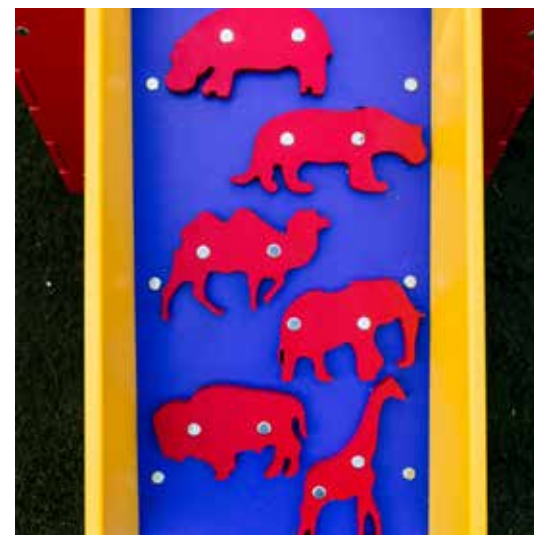

GFP-20572

Age Group: 5-12 Years
Capacity: 35-40
Structure Size: 29' x 18'
Use Zone: 41' x 30'
Fall Height: 7'
Est. Timber Count: 31
ADA: Yes

GFP-20703

Age Group: 2-5 Years
Capacity: 25-30
Structure Size: 10' x 23'
Use Zone: 22' x 35'
Fall Height: 3'
Est. Timber Count: 25
ADA: Yes

Playground Structures
Ages 6-23 Months

Tot-Trek™ Modular Structures

ENDLESS CONFIGURATIONS

Start with the Tot-Trek base unit and add on different play components based on the phases to the right (or start with the largest)! Available in a primary or natural color scheme.