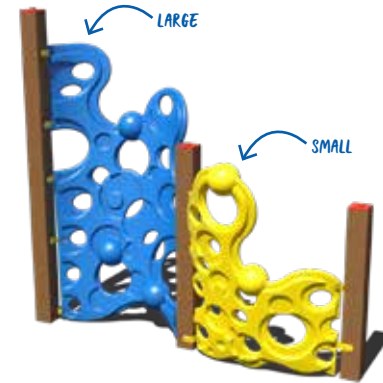

Ring Climber TCW06091XX
Deck Height: 36"
Ages: 2-5, 5-12

Half Moon Climber TCW06090XX
Deck Heights: 48"-72"
Ages: 5-12

Loop Climber TCW06088XX
Deck Height: 48"
Ages: 2-5, 5-12

Fredrock Climber SPI0112
Deck Heights: 48"-60"
Ages: 2-5, 5-12

Bedrock Climber SPI0121
Deck Height: 48"
Ages: 2-12

Bubble Wall Climber
Large: 07667XX (Brackets*: 0767900)
Small: 07668XX (Brackets*: 0767800)
Posts Not Included
*Fit 6" x 6" Post

Tree Climber 70007012XX
Deck Heights: 24"-72"
Ages: 2-5, 5-12