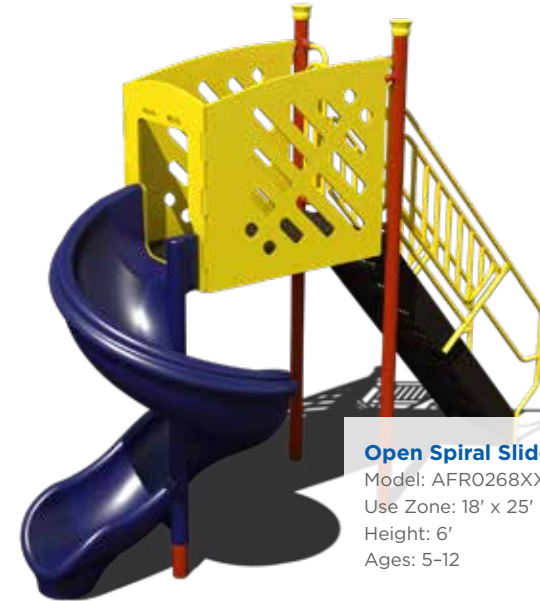

Freestanding Play Slides

NEW

LOOKING FOR A SLIDE FOR AN EMBANKMENT? SEE PAGE 5 AND 6.