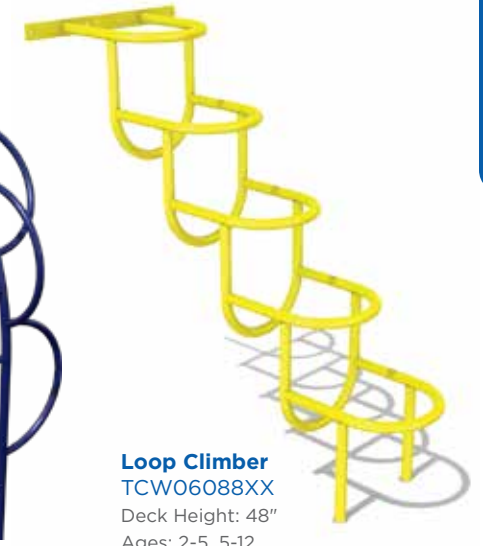

45° Elbow SPI0037

Diameter: 30"

30° Elbow

24" Diameter: SPI0034
30" Diameter: SPI0036

Straight Flange SPI0048

Diameter: 34.5"

INCLUDE ONE 3" BELL (FLANGE)

| Full Tubes | Full 2' Tube | Full 5' Tube | Full 6' Tube | Full 7' Tube |
|--------------|--------------|--------------|--------------|--------------|
| 24" Diameter | SPI0042 | N/A | N/A | SPI0043 |
| 30" Diameter | SPI0044 | SPI0045 | SPI0046 | SPI0047 |

NEED ENTRY PANELS?

See page 15 for our 24" and 30" tube entry panels.

Components Climbers

Chain Link Climber 07520XX
Deck Heights: 48" or 60"
Ages: 2-5, 5-12

Tire Climber TCW07066XX
Deck Height: 60"
Ages: 5-12

Ring Climber TCW06091XX
Deck Height: 36"
Ages: 2-5, 5-12

Half Moon Climber TCW06090XX
Deck Heights: 48"-72"
Ages: 5-12

Loop Climber TCW06088XX
Deck Height: 48"
Ages: 2-5, 5-12

Fredrock Climber SPI0112
Deck Heights: 48"-60"
Ages: 2-5, 5-12

Bedrock Climber SPI0121
Deck Height: 48"
Ages: 2-12

Bubble Wall Climber
Large: 07667XX (Brackets*: 0767900)
Small: 07668XX (Brackets*: 0767800)
Posts Not Included
*Fit 6" x 6" Post

Tree Climber 70007012XX
Deck Heights: 24"-72"
Ages: 2-5, 5-12