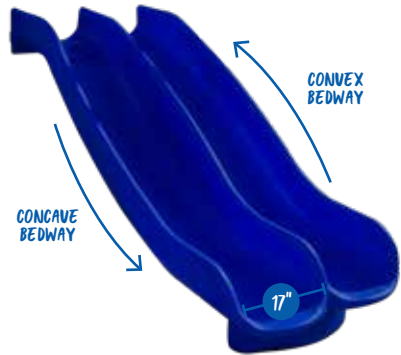

Straight Tube Slide

Deck Height

| | |
|----|---------|
| 3' | SPI0212 |
| 4' | SPI0213 |
| 5' | SPI0214 |
| 6' | SPI0215 |
| 7' | SPI0216 |
| 8' | SPI0217 |
| 9' | SPI0218 |

Veer Tube Slide

Deck Height Veer Left Veer Right

THESE SLIDES ARE GREAT ANYWHERE

These tube slides are perfect for adventure parks, tree houses, campgrounds, offices, churches, boat docks, and more!

Components Slides

Triple Rail Slide

Triple Rail Wave Slide
SPI0022
Deck Height: 5'
Includes 3 Molded-In Slide Feet

Triple Rail Slide
SPI0019
Deck Height: 3'

Triple Rail Wave Slide
SPI0021
Deck Height: 4'

Spiral Slide SPI0122
Deck Height: 6'
Two-Piece Design

Right Curved Slide

| Deck Height | Part No. |
|-------------|----------|
| 3' (90°) | SPI0009 |
| 4' | SPI0010 |
| 5' | SPI0011 |