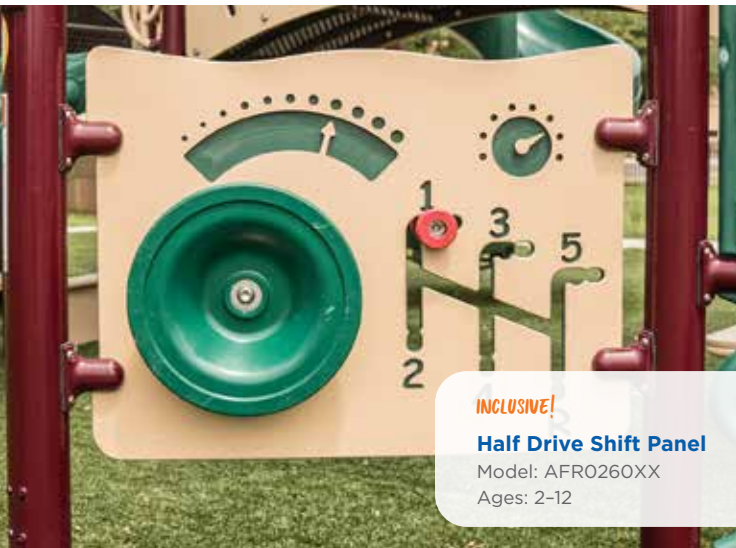

Traffic Light
Model: TFR16072XX
Size: 10" x 32"

Stop
Model: TFR08297XX
Size: 24" x 24"

Yield
Model: TFR09022XX
Size: 24¼" x 24¼"

No Parking
Model: TFR12151XX
Size: 20" x 24"

Safety Signs
2-5 Year Old: TFR0668XX
2-12 Year Old: TFR013212XX
5-12 Year Old: TFR04966XX

FREESTANDING

NEW Freestanding Play Play Panels

INCLUSIVE!
Half Drive Shift Panel
 Model: AFR0260XX
 Ages: 2-12

Tic-Tac-Toe Panel
 Model: AFR0267XX
 Ages: 2-12

Counting Spinner Panel
 Model: AFR0265XX
 Ages: 2-12