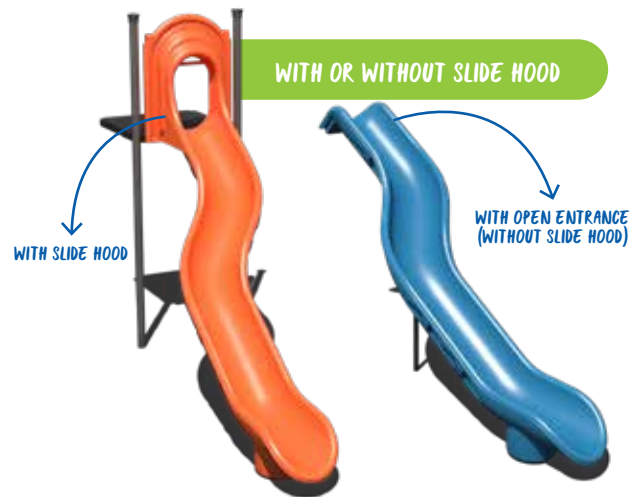

Components Slides