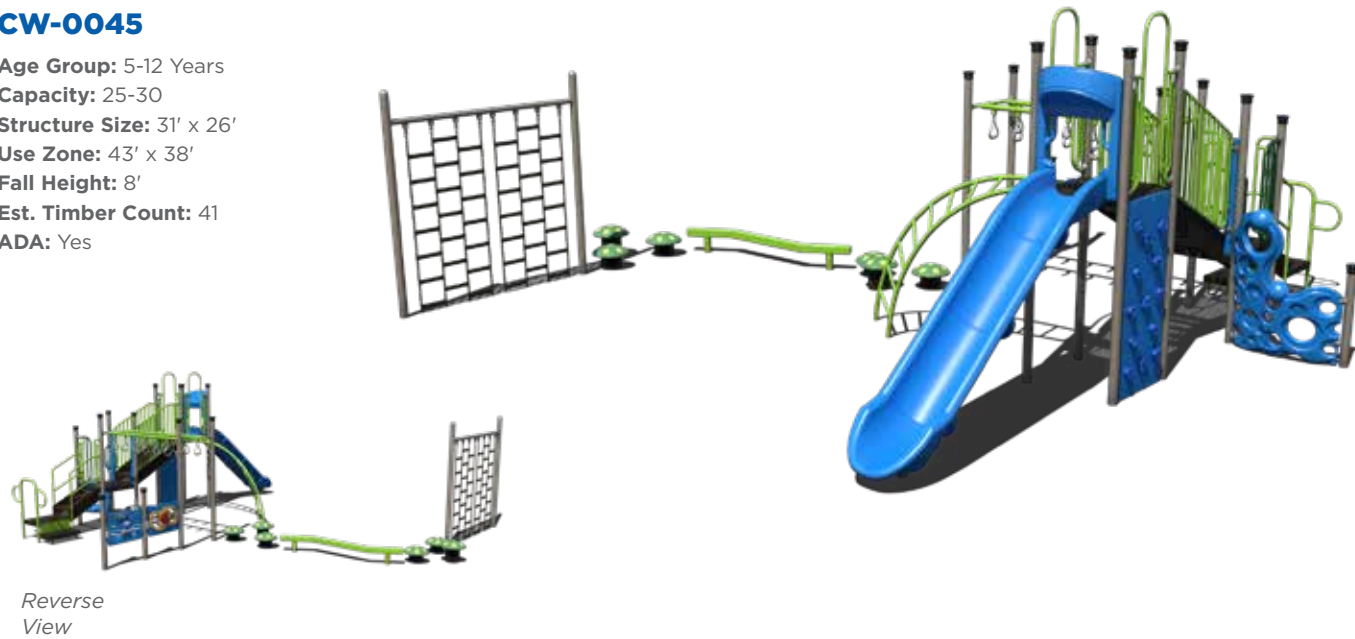

CW-0029

Age Group: 2-12 Years
Capacity: 26
Structure Size: 24' x 11'
Use Zone: 36' x 23'
Fall Height: 5'
Est. Timber Count: 24
ADA: Yes

Playground Structures Ages 2-12 & 5-12

CW-0034-1

Age Group: 2-12 Years
Capacity: 20-25
Structure Size: 21' x 23'
Use Zone: 33' x 35'
Fall Height: 4'
Est. Timber Count: 28
ADA: Yes

Playground Structures Ages 5-12

CW-0058

Age Group: 5-12 Years
Capacity: 28
Structure Size: 20' x 13'
Use Zone: 32' x 25'
Fall Height: 7'
Est. Timber Count: 26
ADA: Yes

CW-0045

Age Group: 5-12 Years
Capacity: 25-30
Structure Size: 31' x 26'
Use Zone: 43' x 38'
Fall Height: 8'
Est. Timber Count: 41
ADA: Yes

Playground Structures Ages 5-12

CW-0053

Age Group: 5-12 Years
Capacity: 36
Structure Size: 16' x 27'
Use Zone: 28' x 39'
Fall Height: 8'
Est. Timber Count: 29
ADA: Yes

Reverse View

CW-0063-1

Age Group: 5-12 Years
Capacity: 20-25
Structure Size: 26' x 16'
Use Zone: 38' x 28'
Fall Height: 7'
Est. Timber Count: 27
ADA: Yes

Reverse View

Playground Structures Ages 5-12

CW-0007

Age Group: 5-12 Years
Capacity: 26
Structure Size: 25' x 14'
Use Zone: 37' x 26'
Fall Height: 8'
Est. Timber Count: 28
ADA: Yes

Playground Structures Ages 5-12