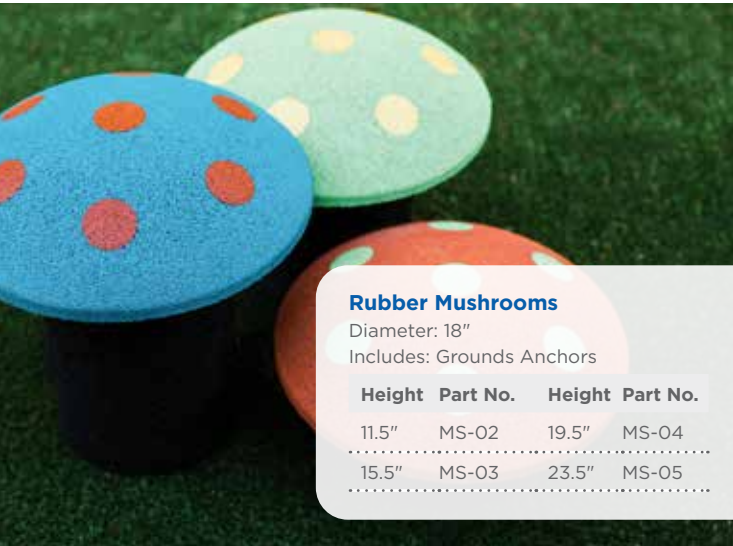

Freestanding Play Balance & Games

Rubber Mushrooms

Diameter: 18"
Includes: Grounds Anchors

| Height | Part No. | Height | Part No. |
|--------|----------|--------|----------|
| 11.5" | MS-02 | 19.5" | MS-04 |
| 15.5" | MS-03 | 23.5" | MS-05 |