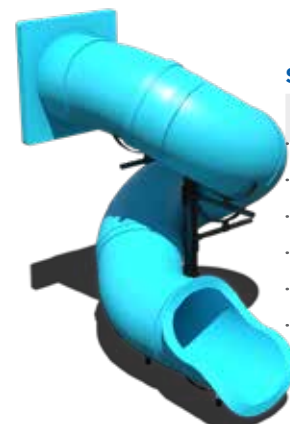

13 Activity & Barrier Panels

16 Stairs, Decks, & Roofs

17 Accessories

18 Swing Seats & Hardware

Components Slides

TUBE SLIDE DETAILS

- 4' to 16' deck heights
- 30" tube diameter
- 41" width x 42 9/16" height entry panel size
- Includes slide supports and footer
- Does not include mounting hardware

COMPONENTS

Spiral Tube Slide

Deck Height

| | | | |
|-----|---------|-----|---------|
| 6' | SPI0229 | 12' | SPI0235 |
| 7' | SPI0230 | 13' | SPI0236 |
| 8' | SPI0231 | 14' | SPI0237 |
| 9' | SPI0232 | 15' | SPI0238 |
| 10' | SPI0233 | 16' | SPI0239 |
| 11' | SPI0234 | | |