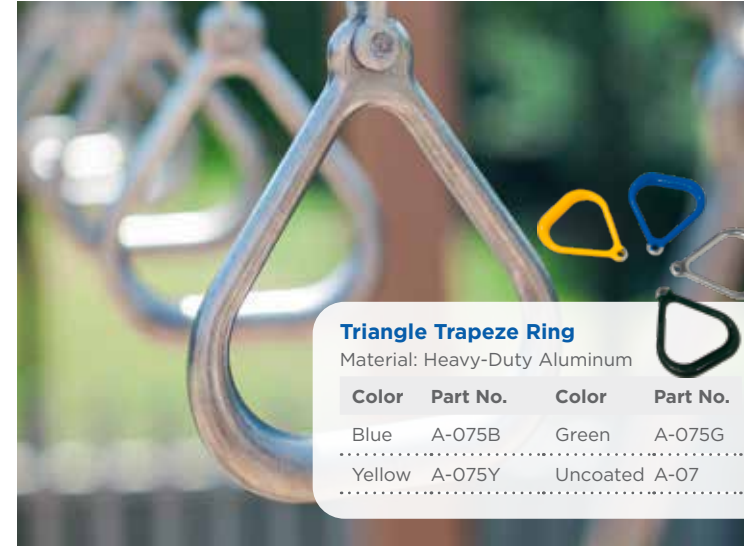

Gable Roof SPI0127
 Dimensions: 56" x 54.75" x 27"

Cupola Roof SPI0126
 Dimensions: 70" x 70" x 44"

8' Hex Roof SPI0125
 Outside Dim.: 109.5" x 39.75" h
 Inside Dim.: 92"

Roof Mounting Brackets
 5": 50204005XX
 (Compatible with Cupola Roof)
 3.5": 70004501XX
 (Compatible with Hex, Gable, and Pyramid Roofs)

Components Playground Accessories

Triangle Trapeze Ring
 Material: Heavy-Duty Aluminum

| Color | Part No. | Color | Part No. |
|--------|----------|----------|----------|
| Blue | A-075B | Green | A-075G |
| Yellow | A-075Y | Uncoated | A-07 |

Trapeze Bar

Length: 20"
 Includes: Eye Hooks

| Color | Part No. | Color | Part No. |
|--------|----------|----------|----------|
| Blue | A-20B | Green | A-20G |
| Yellow | A-20Y | Uncoated | A-19 |

Round Trapeze Ring