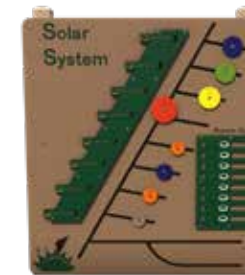

Solar System Panel

Model: RECFO053XX
Ages: 2-12