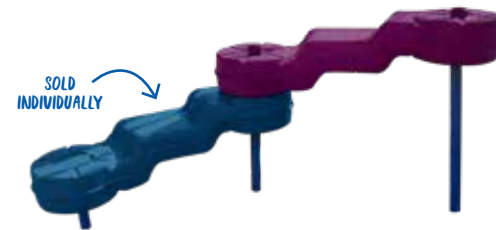

DESIGN YOUR OWN CONFIGURATION!
Link™ SPI0141
Ages: 5-12
Stackable Design
Sold Individually
Posts Not Included