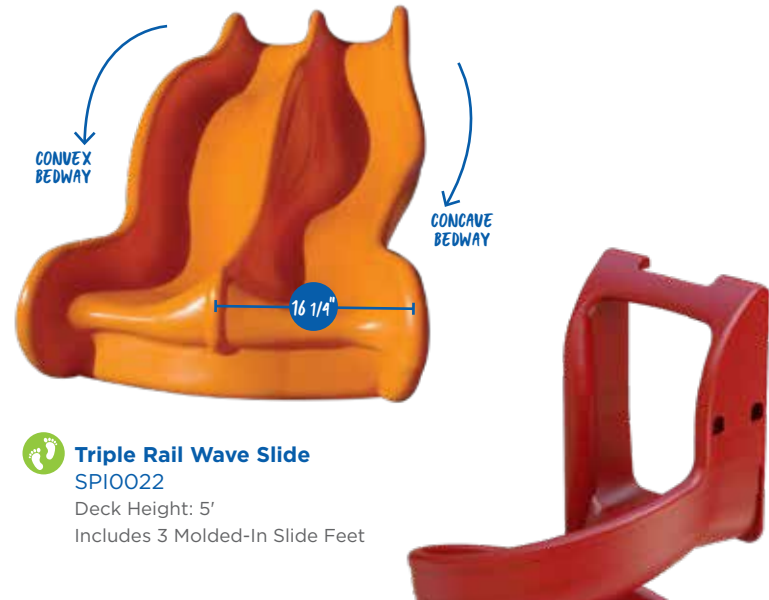

Triple Rail Slide