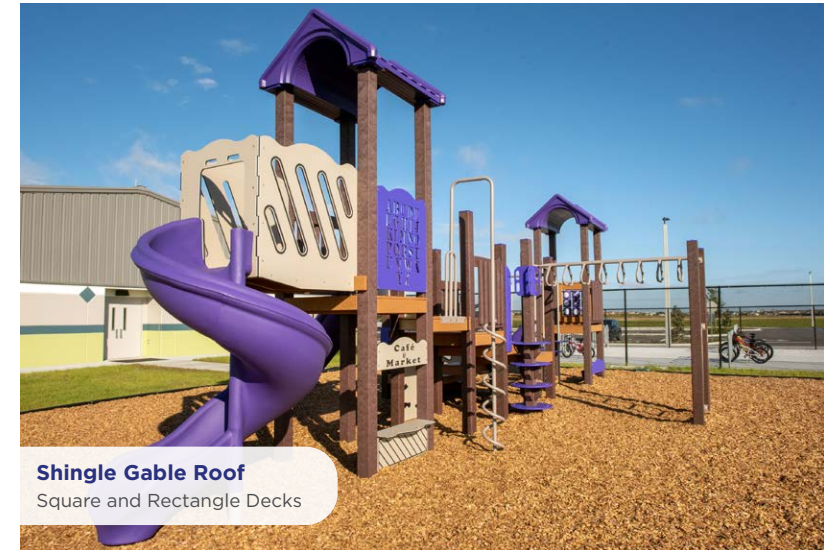

Integrated Shade
Square and Hexagon Decks

Shingle Gable Roof
Square and Rectangle Decks