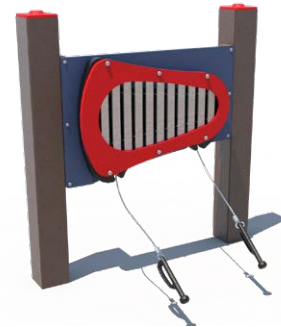

Solo with Aluminum Keys
Model: REC21781XX
Posts Sold Separately