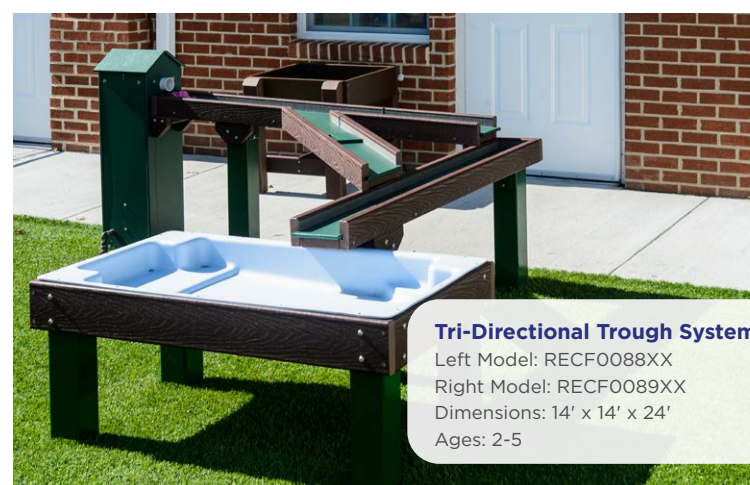

Fun Table
 Model: 90000006XX
 Ages: 2-5

Storage and Activity Table
 Model: RECF0143XX
 Dimensions: 3' x 3' x 2'

Tri-Directional Trough System
 Left Model: RECF0088XX
 Right Model: RECF0089XX
 Dimensions: 14' x 14' x 24'
 Ages: 2-5