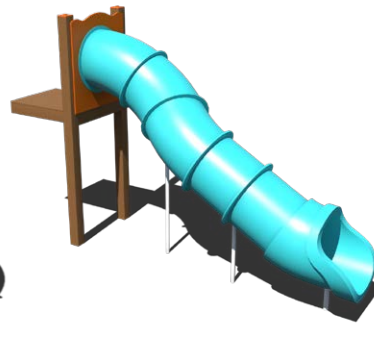

Disk Climber
2' to 8' Deck Heights
Ages: 2-12

Straight Tube Slide
2' to 8' Deck Heights
Ages: 2-5, 5-12

90-Degree Turn Tube Slide
2' to 8' Deck Heights
Ages: 2-5, 5-12

Spiral Tube Slide
6' to 8' Deck Heights
Ages: 2-5, 5-12