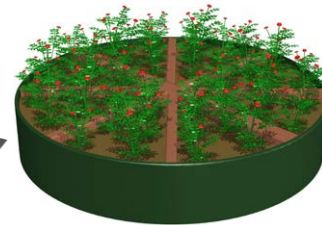

Full Pizza Garden
Model: RECF0110XX
Diameter: 49"
Ages: 2-12
Half Pizza Garden Also Available