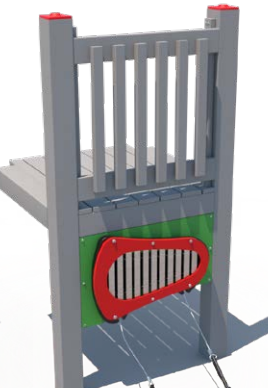

Solo
Ages: 2-12
Ground-Level Only

Porthole Wave
Ages: 2-12

Boat
Ages: 2-12

Porthole Dolphin
Ages: 2-12

Iris
Ages: 2-12

Half Yoke Motion
Ages: 2-12
Ground-Level Only

Half Drive Shift
Ages: 2-12
Ground-Level Only