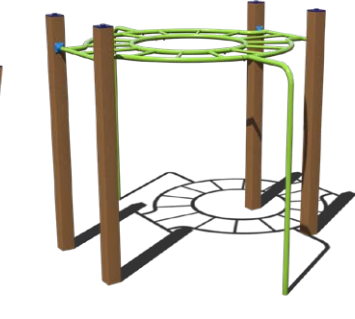

Steps
1' to 4' Deck Heights

Single & Double Parallel Bar
8' Length
Ages: 5-12

Wavy Deep Rung
8' Length
Ages: 5-12

Track Glide
10' Length
Ages: 5-12

360° Orbital
8' Length
Ages: 5-12

components
Deck Connectors