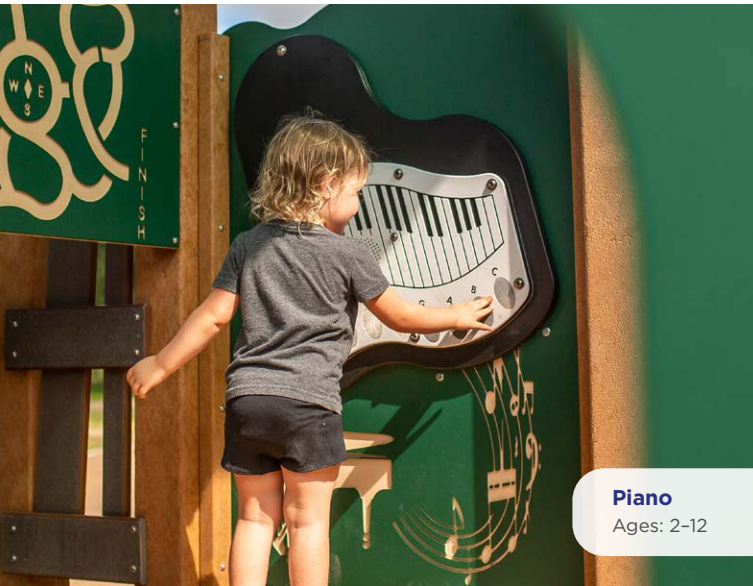

Slat Roof
Square and Rectangle Decks

Ridge Gable Roof
Square and Rectangle Decks

Square Ridge Roof
Square and Rectangle Decks

Arched Gable Roof
Square and Rectangle Decks

Square Shingle Roof
Square and Rectangle Decks

Hexagon Shingle Roof
Hexagon Decks

Arched Hexagon Roof
Hexagon Decks

Piano
Ages: 2-12

Alpha
Ages: 2-5

Cafe & Market
Ages: 2-12
Ground-Level Only

Gear
Ages: 2-12

Parachute
Ages: 2-12

Half Maze
Ages: 2-12
Ground-Level Only

Bus
Ages: 2-12

Driving
Ages: 2-12
Choose Between One or Two Steering Wheels

Window
Ages: 2-12

Slotted
Ages: 2-12

Geo
Ages: 2-5

Airplane
Ages: 2-12

Frog Crawl Through
Ages: 2-12
Ground-Level Only

Mirror
Ages: 2-12