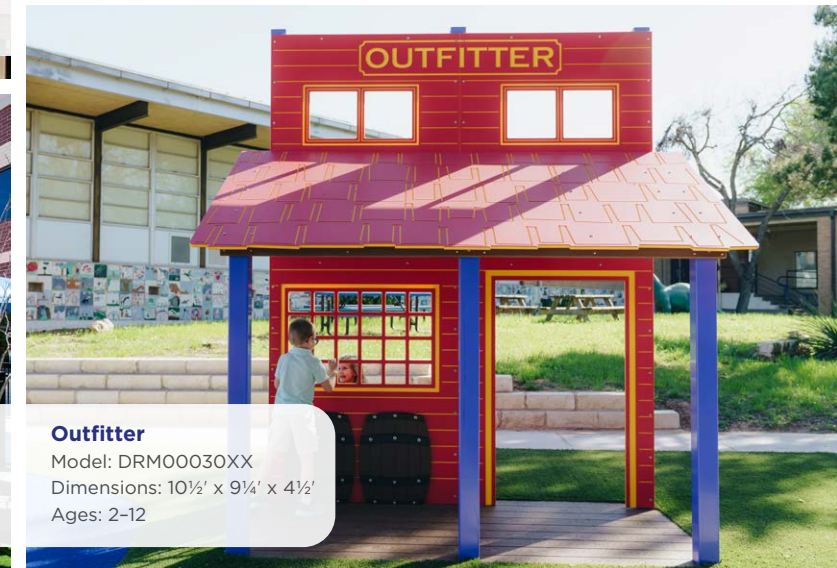

Market
Model: RECF0128XX
Dimensions: 12' x 9½' x 4½'
Ages: 2-12

Vet Clinic
Model: DRM00031XX
Dimensions: 12' x 8½' x 4½'
Ages: 2-12

Outfitter
Model: DRM00030XX
Dimensions: 10½' x 9¼' x 4½'
Ages: 2-12

PLAYHOUSE
add-ons