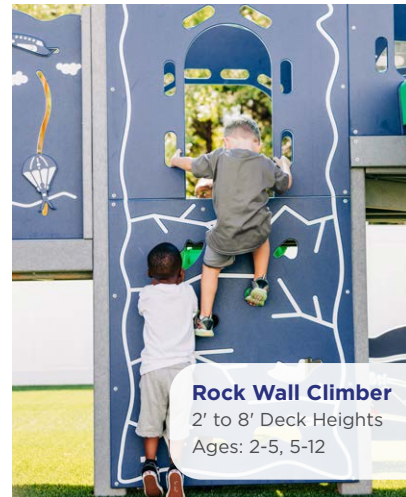

Rockin' Ramp
2' to 5' Deck Heights
Ages: 2-12

Ring Climber
3' Decks Only
Ages: 2-5, 5-12

Clover Climber
2' to 8' Decks
Ages: 2-5, 5-12

Snake Climber
4' to 5' Decks
Ages: 5-12

Loop Climber
3' and 4' Decks Only
Ages: 2-5, 5-12

Zig Zag Tube Slide
4' to 8' Deck Heights
Ages: 2-5, 5-12

Chain Link Climber
4' and 5' Decks Only
Ages: 2-5, 5-12

PVC Cargo Net Climber
4' to 5' Decks
Ages: 2-5, 5-12

Vertical Rung Ladder
2' to 8' Deck Heights
Ages: 2-5, 5-12

Mountain Climber
3' and 5' Decks Only
Ages: 5-12

components Climbers & Steps

- Developmental Benefits**
- Encourages Motor Planning
 - Develops Problem Solving Skills

Bubble Wall Climber
Up to 4' Deck Heights
Ages: 2-12

Rock Wall Climber
2' to 8' Deck Heights
Ages: 2-5, 5-12

Sliding Pole
2' to 8' Deck Heights
Ages: 5-12

Tree Climber
2' to 8' Deck Heights
Ages: 2-5, 5-12

Education Climber
4' and 5' Decks Only
Ages: 2-5, 5-12