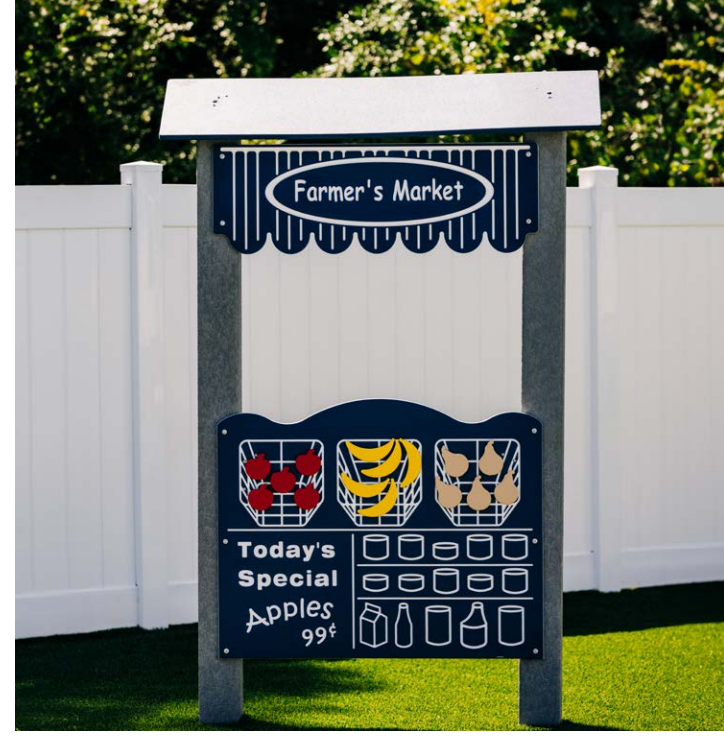

Balmorhea Independent School District
Balmorhea, Texas

Concept *to* Creation

GFP-32852-1
Ages: 2-5 Years
Use Zone: 29' x 38'

INFO0065XX
Ages: 6-23 Months
Use Zone: 17' x 19'

“Grounds For Play brought a lot of creativity to the table, helping us design a playground that has become the highlight of our school. We are thrilled with the results.”

Erin Cutler
Owner & Operator,
Kiddie Academy of Stuart

Kiddie Academy of Stuart
Stuart, Florida

Concept *to* Creation

GFP-30082-1
 Ages: 2-12 Years
 Use Zone: 41' x 33'

Peach State Academy
 Watkinsville, Georgia