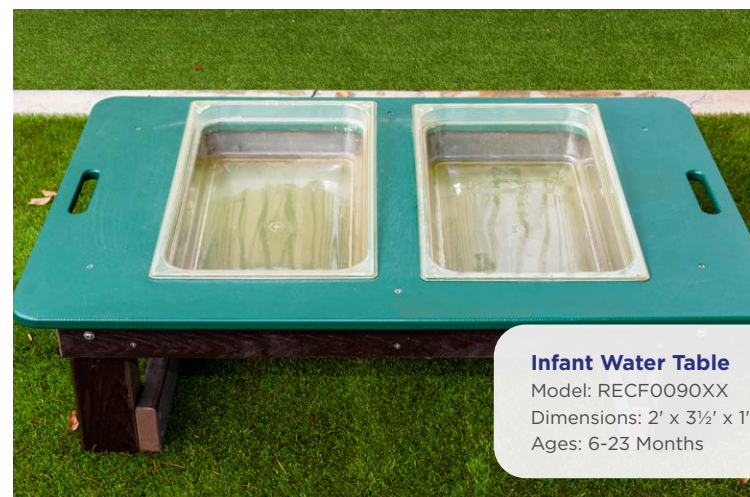

Fun Table
 Model: 90000006XX
 Ages: 2-5

Storage and Activity Table
 Model: RECF0143XX
 Dimensions: 3' x 3' x 2'

Tri-Directional Trough System
 Left Model: RECF0088XX
 Right Model: RECF0089XX
 Dimensions: 14' x 14' x 24'
 Ages: 2-5

Sand Activity Wall
 Multiple Configurations Available

4' Log Bench
 Model: 4LB
 Dimensions: 4' x 2'

Nesting Table & Chair Set
 Model: 46111
 Ages: 2-5

NEW **Bench With Back Rest**
 Model: REC20149XX
 6' Length
 18" Seat Height

NEW **Bench Without Back Rest**
 Model: REC20150XX
 6' Length
 18" Seat Height

Infant Water Table
 Model: RECF0090XX
 Dimensions: 2' x 3¹/₂' x 1'
 Ages: 6-23 Months

Nearby Water Source Required

A water source is required for most of our water play equipment. Ask your Design Consultant for details.