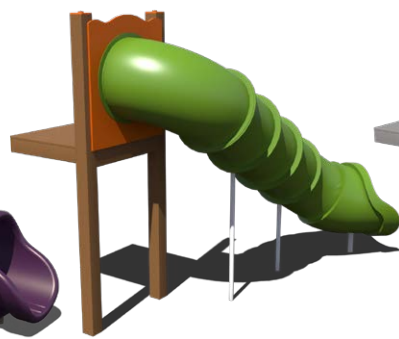

Spiral Tube Slide
6' to 8' Deck Heights
Ages: 2-5, 5-12

90-Degree Turn Tube Slide
2' to 8' Deck Heights
Ages: 2-5, 5-12