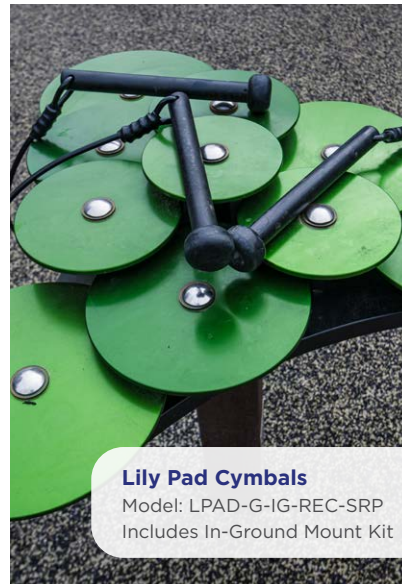

Melody
Model: MELD-IG-REC-SRP
Includes In-Ground Mount Kit

Lily Pad Cymbals
Model: LPAD-G-IG-REC-SRP
Includes In-Ground Mount Kit

Pegasus
Model: PEG-IG-REC-SRP
Includes In-Ground Mount Kit

Contrabass Chimes
Model: CCH-IG-SRP
Includes: In-Ground Mount