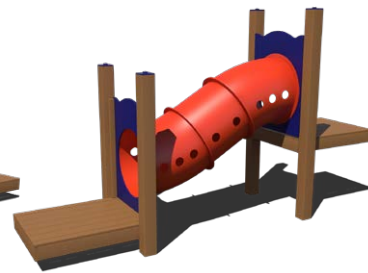

Cafe & Market
Ages: 2-12
Ground-Level Only

Inclined Crawl Tube
12" and 24" Incline
Ages: 2-5, 5-12
Decks: Unequal Height