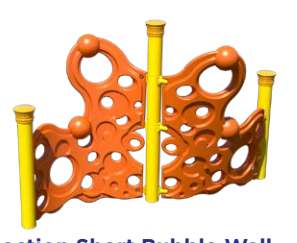

NEW 2-Section Short Bubble Wall
Model: EFR0157XX
Use Zone: 3 3/4' x 4" x 6 1/2"
Ages: 2-5