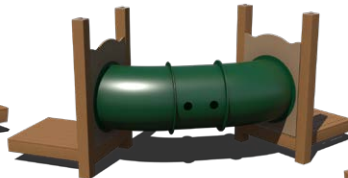

Clatter Bridge
8' Length

Fixed Lily Pad Bridge
8' Length
Suspended Version (Ages 5-12) Available

Straight Crawl Tube
2', 4', 6', and 8' Lengths
Ages: 2-5, 5-12

Zig-Zag Crawl Tube
Left or Right Zig-Zag
Ages: 2-5, 5-12
Decks: Equal Height Offset by 24"