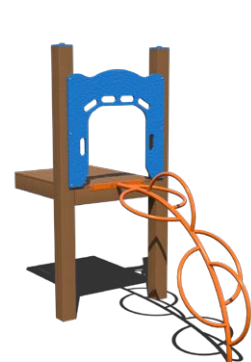

Half Moon Climber
4' and 6' Decks Only
Ages: 5-12