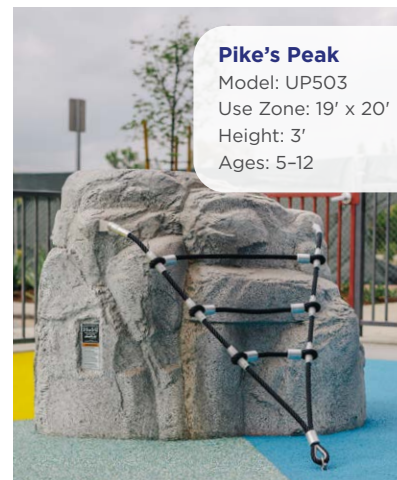

6' Half Log Beam
Model: 6HL
Clearance Zone: 18' x 14'
Ages: 2-12