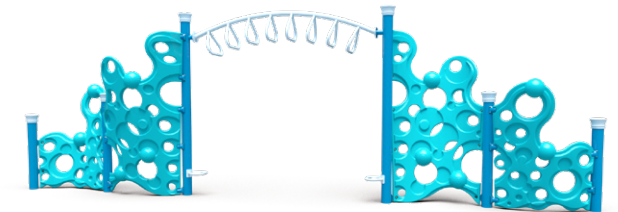

NEW Tri-Rung Bubble Trek
Model: TCF0148XX
Use Zone: 38' x 16'
Fall Height: 7'
Ages: 5-12