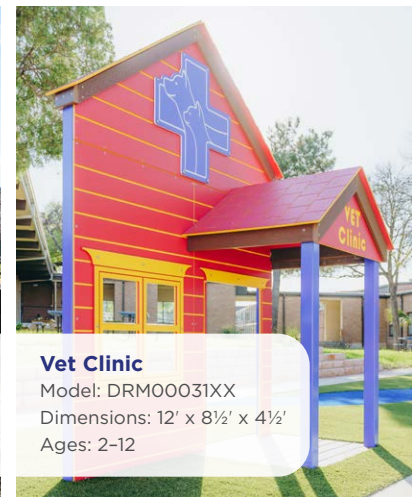

Market
Model: RECF0128XX
Dimensions: 12' x 9½' x 4½'
Ages: 2-12

Vet Clinic
Model: DRM00031XX
Dimensions: 12' x 8½' x 4½'
Ages: 2-12

Theme Your Playhouse

Pioneer Playhouse
Model: RECF0159XX
Dimensions: 5' x 5' x 7'
Ages: 2-5