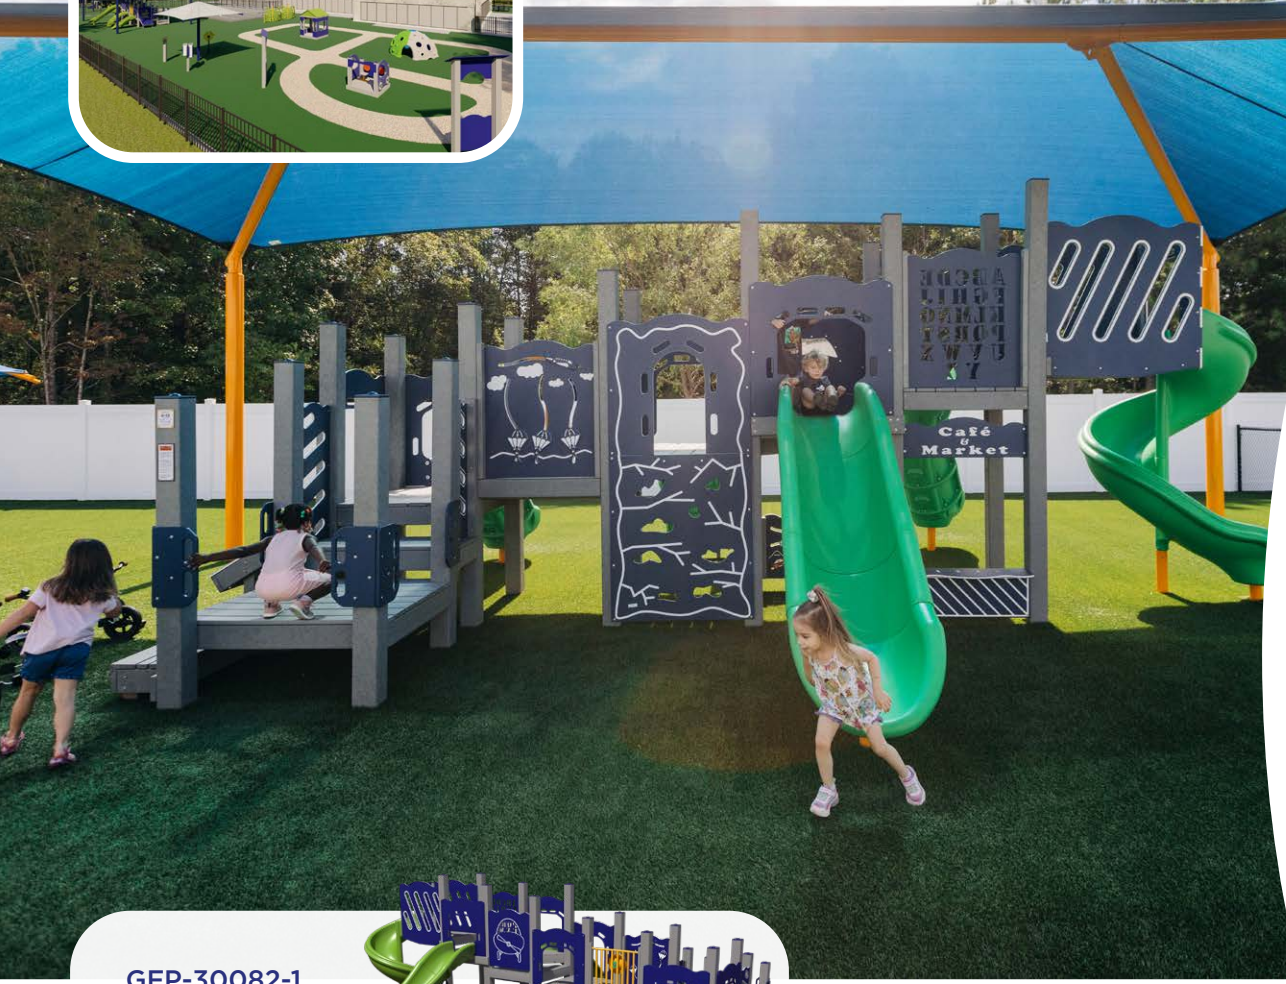

Balmorhea Independent School District
Balmorhea, Texas

Concept *to* Creation

GFP-32852-1
Ages: 2-5 Years
Use Zone: 29' x 38'

INFO0065XX
Ages: 6-23 Months
Use Zone: 17' x 19'

“Grounds For Play brought a lot of creativity to the table, helping us design a playground that has become the highlight of our school. We are thrilled with the results.”

Erin Cutler
Owner & Operator,
Kiddie Academy of Stuart

Kiddie Academy of Stuart
Stuart, Florida

Concept *to* Creation

GFP-30082-1
 Ages: 2-12 Years
 Use Zone: 41' x 33'

Peach State Academy
 Watkinsville, Georgia