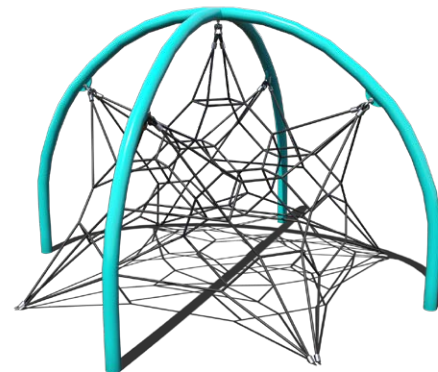

Ascend Arch
Model: RC-909SR
Ages: 5-12
Use Zone: 25' 6" x 25' 6"
Fall Height: 6'