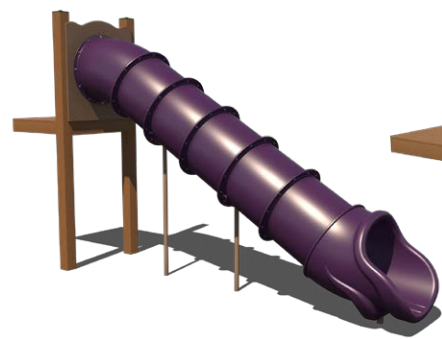

90-Degree Turn Tube Slide
2' to 8' Deck Heights
Ages: 2-5, 5-12

Straight Tube Slide
2' to 8' Deck Heights
Ages: 2-5, 5-12