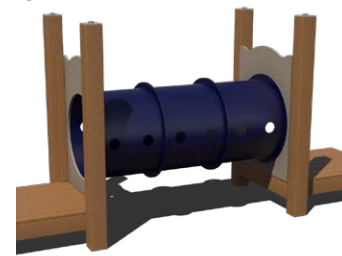

Straight Crawl Tube
2', 4', 6', and 8' Lengths
Ages: 2-5, 5-12