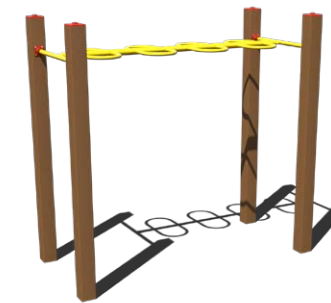

Loop Rung
Straight, 90°
8' Length
Ages: 5-12