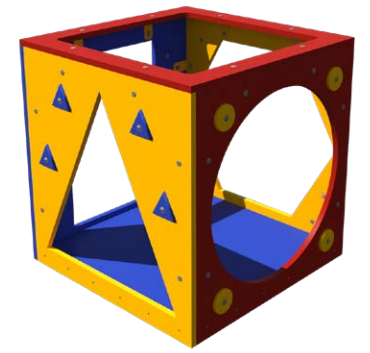

Toddler Sensory Tower
Model: INFO0035XX
Dimensions: 4' x 4' x 2 3/4'
Ages: 6-23 Months

Literacy Cube
Model: 13322
Dimensions: 3' x 3'
Ages: 6-23 Months