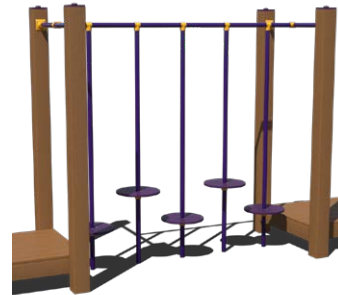

Fixed Lily Pad Bridge
8' Length
Suspended Version (Ages 5-12) Available