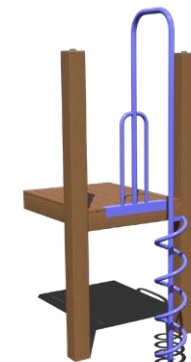

3-Wheel Swinger
8' Length
Ages: 5-12

Deep Rung Arch
3' to 6' Decks
Ages: 2-5, 5-12

Half Moon Climber
4' and 6' Decks Only
Ages: 5-12

Bubble Ladder
4', 6', and 8' Deck Heights
Ages: 5-12

Coil Climber
3' to 8' Deck Heights
Ages: 2-5, 5-12