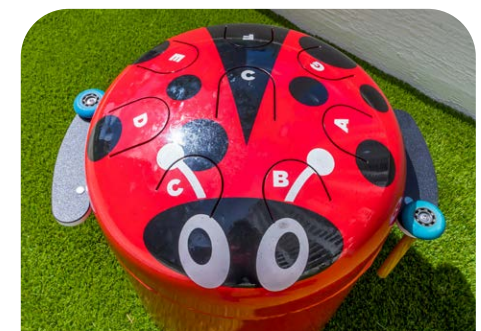

NEW **Single Post Bongos**
Model: RECFO156XX
Portable

NEW **Harmony Hive**
Model: HIVE-IG-SRP
In-Ground Mount

Tuned Drums
Model: TD-IG-N-SRP
Includes In-Ground Mount Kit

Butterfly
Model: BFLY-#-IG-SRP
Toddler Sizes Also Available