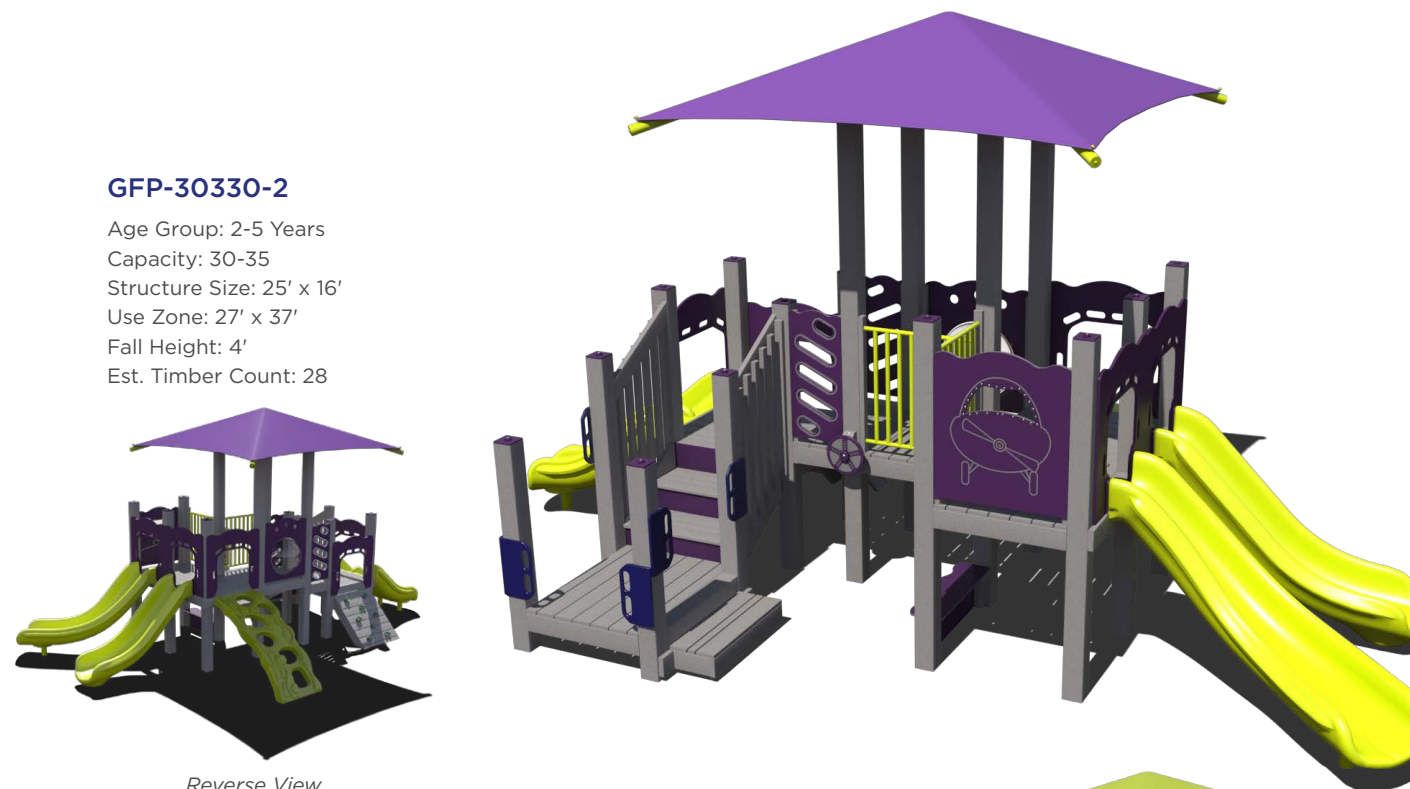

Reverse View

Ages 2-5 Years

GFP-30042

Age Group: 2-5 Years
Capacity: 40-45
Structure Size: 22' x 19'
Use Zone: 34' x 31'
Fall Height: 4'
Est. Timber Count: 27

Available Without Shade
GFP-30042-1