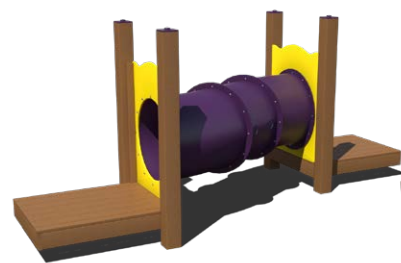

Curved Crawl Tube
60° and 90° Curve Degrees
Ages: 2-5, 5-12

Zig-Zag Crawl Tube
Left or Right Zig-Zag
Ages: 2-5, 5-12
Decks: Equal Height Offset by 24"