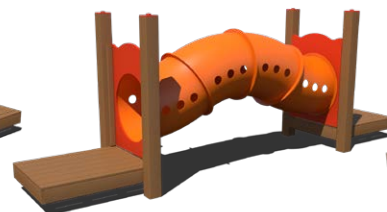

Inclined Crawl Tube
12" and 24" Incline
Ages: 2-5, 5-12
Decks: Unequal Height

Alpha
Ages: 2-5

Wavy Crawl Tube
Ages: 2-5, 5-12
Length: 8'