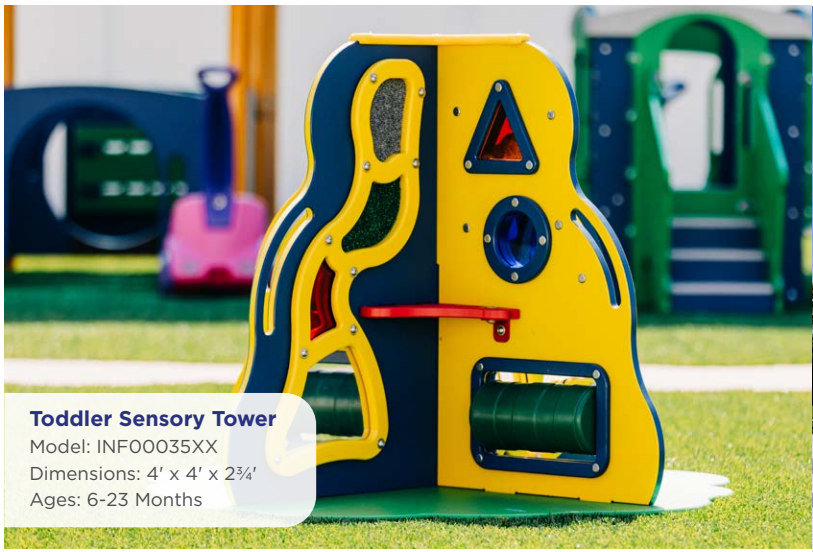

Developmental Benefits

- Fosters Teamwork
- Promotes Focus and Attention

Step Activity Center
 Model: RECF0106XX
 Dimensions: 6' x 2 1/8' x 3'
 Ages: 6-23 Months, 2-5 Years

Toddler Sensory Tower
 Model: INFO0035XX
 Dimensions: 4' x 4' x 2 3/4'
 Ages: 6-23 Months