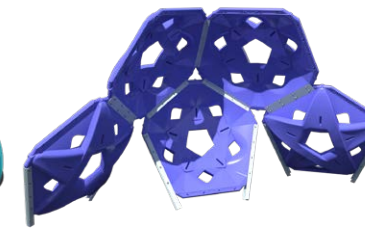

NEW Mini Arch
Model: 87000011XX
Use Zone: 20' x 17'
Height: 4'
Ages: 5-12

Criss Cross
Model: 87000034XX
Use Zone: 25' x 16'
Height: 6'
Ages: 5-12