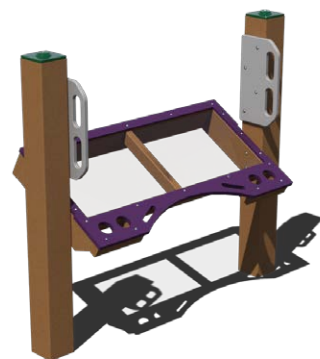

INCLUSIVE
Universal Art Easel
Model: RECF0093XX
Dimensions: 4' x 2'