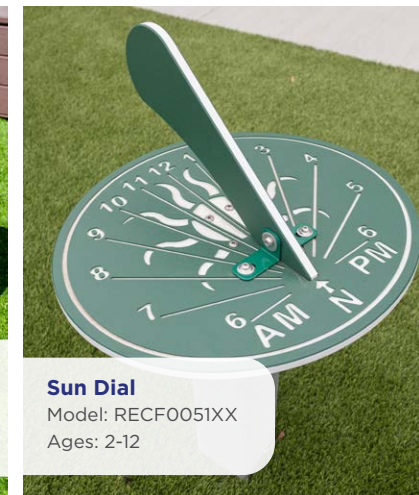

Look and Learn Table
Model: 46251

Growing Box
Model: RECF0071XX
Dimensions: 47" x 44"
Ages: 2-12

Science Center
Model: RECF0094XX
Ages: 2-12

Investigate and Discover Table
Model: RECF0091XX
Dimensions: 2½' x 2' x 24"
Ages: 2-5