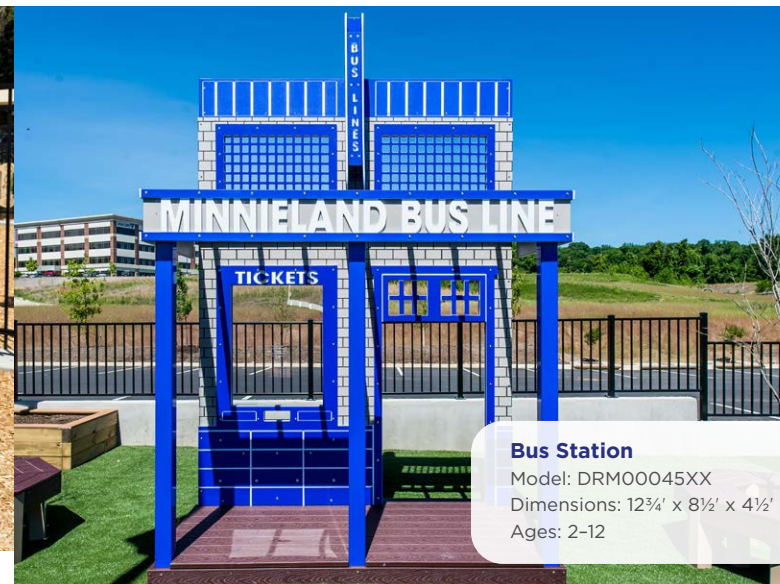

Polytone Playhouse
Model: RECF0132XX
Dimensions: 5' x 5' x 6½'
Ages: 2-5

Beach House
Model: RECF0072XX
Dimensions: 8¼' x 6' x 7'
Ages: 2-5

Bus Station
Model: DRM00045XX
Dimensions: 12¾' x 8½' x 4½'
Ages: 2-12