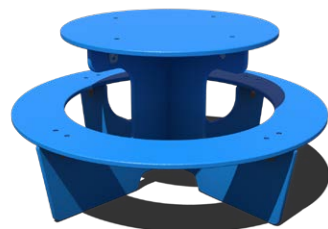

Sand Box

6': RECF0058XX	10': RECF0060XX
8': RECF0059XX	12': RECF0061XX

Sand Box Covers Also Available

INCLUSIVE
Universal Art Easel
 Model: RECF0093XX
 Dimensions: 4' x 2'

Art Easel Cups
 Model: 43201
 Sold as a Set of 10