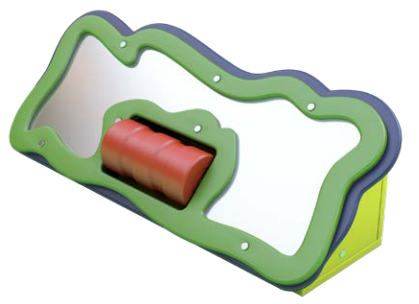

Triple Toss
 Model: TRT-10
 Ages: 2-12

Tether Ball
 Model: 60019301XX
 Ages: 2-12

Basketball Goal
 Adjustable Model: 99108 (Pictured)
 Stationary Model: 99107

Counting Shapes Corner Box
 Model: INFO0039XX
 Dimensions: 3 1/2' x 10 1/2"
 Ages: 6-23 Months