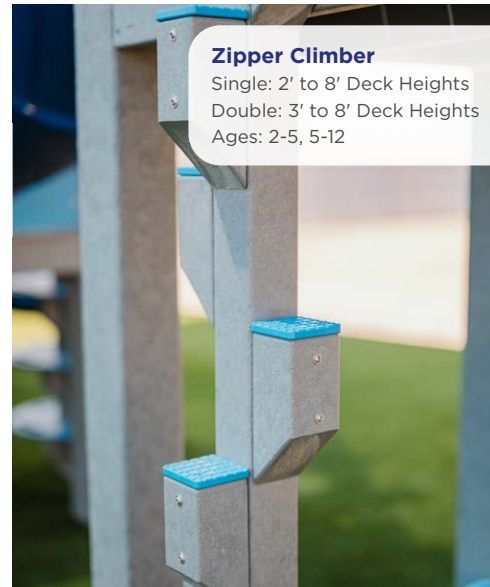

Mountain Climber
3' and 5' Decks Only
Ages: 5-12

components Climbers & Steps

- Developmental Benefits**
- Encourages Motor Planning
 - Develops Problem Solving Skills

Bubble Wall Climber
Up to 4' Deck Heights
Ages: 2-12

Rock Wall Climber
2' to 8' Deck Heights
Ages: 2-5, 5-12

Sliding Pole
2' to 8' Deck Heights
Ages: 5-12

Tree Climber
2' to 8' Deck Heights
Ages: 2-5, 5-12

Education Climber
4' and 5' Decks Only
Ages: 2-5, 5-12

Zipper Climber
Single: 2' to 8' Deck Heights
Double: 3' to 8' Deck Heights
Ages: 2-5, 5-12

Pent Climber
3' and 5' Decks Only
Ages: 2-5, 5-12

components Overhead Climbers

- Developmental Benefits**
- Builds Upper Body Strength
 - Develops Hand-Eye Coordination

Rung
Straight, Zig-Zag, Wavy, Arched
8' Length
Ages: 5-12

NEW Rock Face with Rung
8' Length
Ages: 5-12

Loop Rung
Straight, 90°
8' Length
Ages: 5-12

Tri-Rung
Straight, Zig-Zag, 90°
8' Length
Ages: 5-12

Single & Double Trapeze Ring
Straight and 90° (Single Only)
8' Length
Ages: 5-12