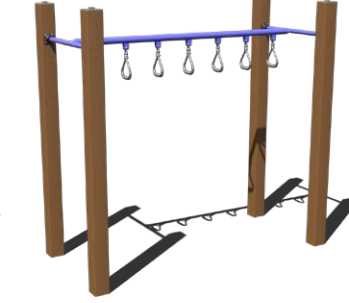

Zipper Climber
Single: 2' to 8' Deck Heights
Double: 3' to 8' Deck Heights
Ages: 2-5, 5-12

Pent Climber
3' and 5' Decks Only
Ages: 2-5, 5-12

components Overhead Climbers

- Developmental Benefits**
- Builds Upper Body Strength
 - Develops Hand-Eye Coordination

Rung
Straight, Zig-Zag, Wavy, Arched
8' Length
Ages: 5-12

NEW Rock Face with Rung
8' Length
Ages: 5-12

Loop Rung
Straight, 90°
8' Length
Ages: 5-12

Tri-Rung
Straight, Zig-Zag, 90°
8' Length
Ages: 5-12

Single & Double Trapeze Ring
Straight and 90° (Single Only)
8' Length
Ages: 5-12

3-Wheel Swinger
8' Length
Ages: 5-12

Deep Rung Arch
3' to 6' Decks
Ages: 2-5, 5-12

Half Moon Climber
4' and 6' Decks Only
Ages: 5-12

Bubble Ladder
4', 6', and 8' Deck Heights
Ages: 5-12

Coil Climber
3' to 8' Deck Heights
Ages: 2-5, 5-12