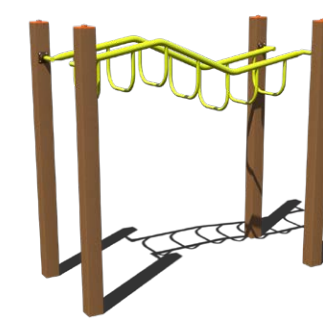

Wavy Deep Rung
8' Length
Ages: 5-12