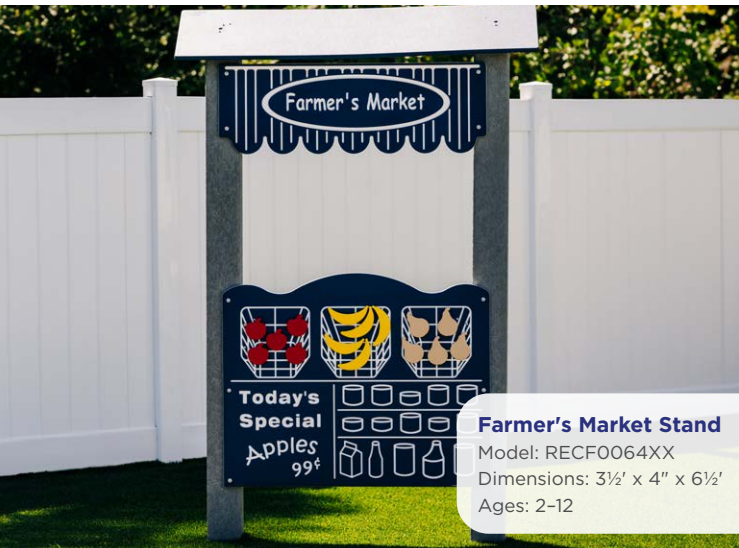

Off-Road Truck
Model: 49222
Ages: 2-12
Clearance Zone: 16' x 10'

Safari Off-Road Vehicle
Model: TFR0541XX
Ages: 2-12
Clearance Zone: 14' x 10'

R-Town™ School Bus
Model: 47501
Ages: 2-12
Dimensions: 10' x 4'

R-Town® Colonial Cottage
Model: 47508
Ages: 2-5
Dimensions: 6' x 4'

R-Town® School
Model: 47504
Ages: 2-5
Dimensions: 6' x 4'

What's the difference between a use zone and a clearance zone? A use, or safety, zone is the amount of required clear space around play equipment. A clearance zone is the suggested amount of clear space when no use zone is required.

dramatic play

Trike Track Play Stands & Villages

Developmental Benefits

- Improves Communication Skills
- Builds Teamwork and Cooperation

Farmer's Market Stand
Model: RECF0064XX
Dimensions: 3½' x 4" x 6½'
Ages: 2-12

Bakery Stand
Model: RECF0065XX
Dimensions: 3¾' x 4" x 6½'
Ages: 2-12

Post Office Stand
Model: RECF0063XX
Dimensions: 3¾' x 4" x 6½'
Ages: 2-12

Gas Station Stand
Model: RECF0033XX
Dimensions: 3½' x 4" x 6½'
Ages: 2-12