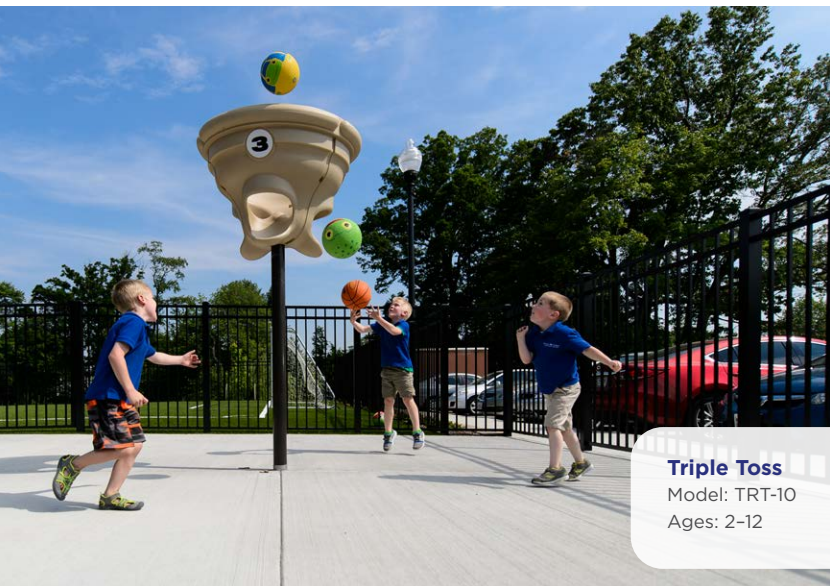

Developmental Benefits

- Fosters Teamwork
- Promotes Focus and Attention

Step Activity Center
 Model: RECF0106XX
 Dimensions: 6' x 2 1/8' x 3'
 Ages: 6-23 Months, 2-5 Years

Toddler Sensory Tower
 Model: INFO0035XX
 Dimensions: 4' x 4' x 2 3/4'
 Ages: 6-23 Months

Sights & Sounds Corner Box
 Model: INFO0037XX
 Dimensions: 3 1/2' x 10 1/2"
 Ages: 6-23 Months

Literacy Cube
 Model: 13322
 Dimensions: 3' x 3'
 Ages: 6-23 Months

GaGa Ball Game Pit
 20' Wide, In-Ground
 Ages: 2-5, 5-12