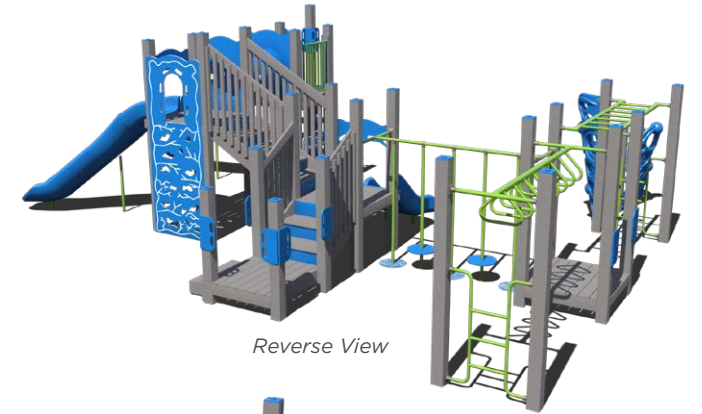

GFP-20316-1

Age Group: 5-12 Years
Capacity: 40-45
Structure Size: 32' x 29'
Use Zone: 44' x 41'
Fall Height: 7'
Est. Timber Count: 40