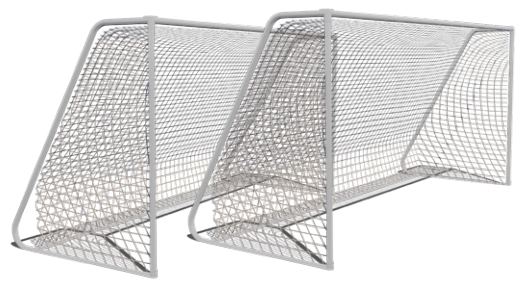

Junior Soccer Goal Set
Model: 60019202XX
Ages: 2-5, 5-12
Dimensions: 12' x 6' Height