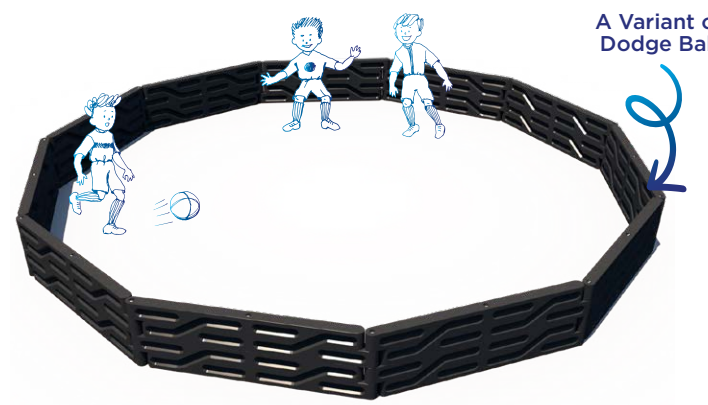

Sights & Sounds Corner Box
 Model: INFO0037XX
 Dimensions: 3 1/2' x 10 1/2"
 Ages: 6-23 Months

Literacy Cube
 Model: 13322
 Dimensions: 3' x 3'
 Ages: 6-23 Months

GaGa Ball Game Pit
 20' Wide, In-Ground
 Ages: 2-5, 5-12