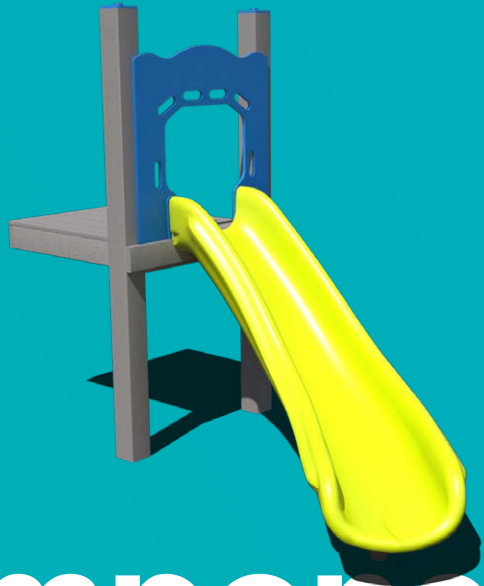

INCLUSIVE

Inclusive Swing Seat

This patent-pending swing seat design is for children ages 5-12 who need support to maintain a seated position. This set comes with two seats and all chain and hardware. Available in any plastic color with a beige brace. **Sold as a set of two.** Model: TFR0768XX

Beveled Swing Mat

Our 48" x 48" x 1½" swing mat is great for areas where loose fill surfacing is used to help minimize the displacement of surfacing. Model: WM-05

Components

structure components

Customize your play structure to achieve your **physical** play and **learning goals** by using the structure components found on the following pages.