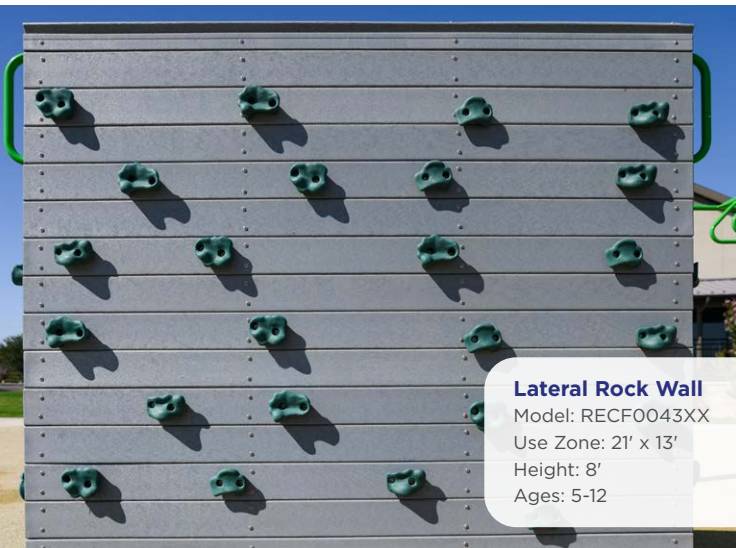

A Variant of Dodge Ball

Junior Soccer Goal Set
 Model: 60019202XX
 Ages: 2-5, 5-12
 Dimensions: 12' x 6' Height

Movement & Texture Corner Box
 Model: INFO0038XX
 Dimensions: 31/2' x 101/2"
 Ages: 6-23 Months

Mushroom Tunnel
 Model: RECF0098XX
 Dimensions: 4 1/2' x 2 1/8' x 2'
 Ages: 6-23 Months, 2-5 Years

9 Square in the Air®
 In-Ground Mounted Model: 9SIGP
 Surface Mounted Model: 9SSMP
 Ages: 5-12

4 Square in the Air®
 In-Ground Mounted Model: 4SIGP
 Surface Mounted Model: 4SSMP
 Ages: 5-12

Variants of Classic 4 Square But in the Air

9 Square in the Air® and 4 Square in the Air® is a registered trademark of 9 Square In The Air, LLC and used with its permission.

physical play

Climbers

- Developmental Benefits**
- Builds Physical Strength
 - Helps Develop Coordination