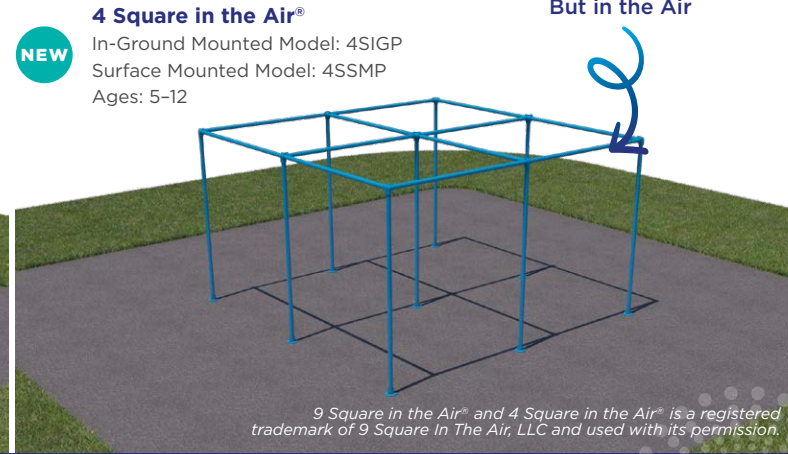

Sights & Sounds Corner Box
 Model: INFO0037XX
 Dimensions: 3 1/2' x 10 1/2"
 Ages: 6-23 Months

Literacy Cube
 Model: 13322
 Dimensions: 3' x 3'
 Ages: 6-23 Months

GaGa Ball Game Pit
 20' Wide, In-Ground
 Ages: 2-5, 5-12

A Variant of Dodge Ball

Junior Soccer Goal Set
 Model: 60019202XX
 Ages: 2-5, 5-12
 Dimensions: 12' x 6' Height

Movement & Texture Corner Box
 Model: INFO0038XX
 Dimensions: 31/2' x 101/2"
 Ages: 6-23 Months

Mushroom Tunnel
 Model: RECF0098XX
 Dimensions: 4 1/2' x 2 1/8' x 2'
 Ages: 6-23 Months, 2-5 Years

9 Square in the Air®
 In-Ground Mounted Model: 9SIGP
 Surface Mounted Model: 9SSMP
 Ages: 5-12

4 Square in the Air®
 In-Ground Mounted Model: 4SIGP
 Surface Mounted Model: 4SSMP
 Ages: 5-12