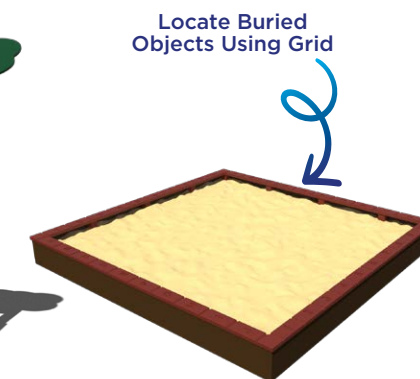

Solar System Panel
Model: RECF0053XX
Ages: 2-12

Basic Weather Station
Model: RECF0052XX
Ages: 2-5

Nature & Science Center
Model: RECF0062XX
Ages: 2-5
Clearance Zone: 10' x 10'

Custom Sign
Custom Wording or Logo

MathMagic Sandbox
6' Model: RECF0074XX
8' Model: RECF0075XX
10' Model: RECF0076XX
Ages: 2-12