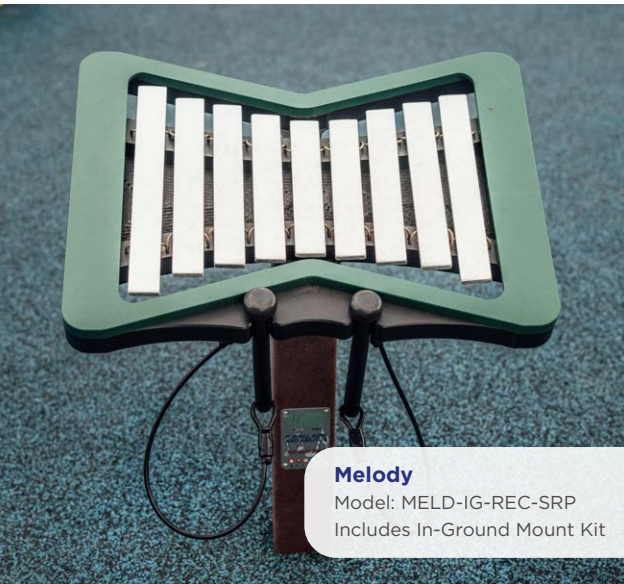

Melody
Model: MELD-IG-REC-SRP
Includes In-Ground Mount Kit

Lily Pad Cymbals
Model: LPAD-G-IG-REC-SRP
Includes In-Ground Mount Kit

Pegasus
Model: PEG-IG-REC-SRP
Includes In-Ground Mount Kit

Contrabass Chimes
Model: CCH-IG-SRP
Includes: In-Ground Mount