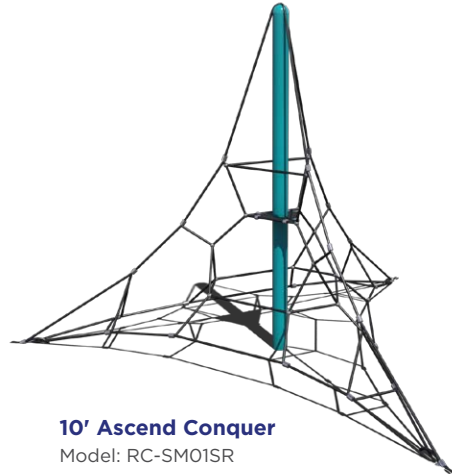

Lateral Rock Wall
Model: RECF0043XX
Use Zone: 21' x 13'
Height: 8'
Ages: 5-12

10' Ascend Conquer
Model: RC-SM01SR
Ages: 5-12
Use Zone: 26' 7" x 24' 7"
Fall Height: 6'