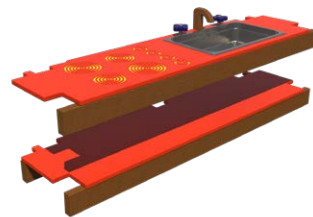

PLAYHOUSE
add-ons

Freestanding Sink & Stove
Model: RECF0096XX

Integrated Sink & Stove
Model: RECF0137XX

Flower Box
For 5' Playhouses
Model: RECF0139XX

Tot Table and Chairs
Model: RECF0140XX

Train Station
Model: DRM00076XX
Dimensions: 12¾' x 8¾' x 4½'
Ages: 2-12