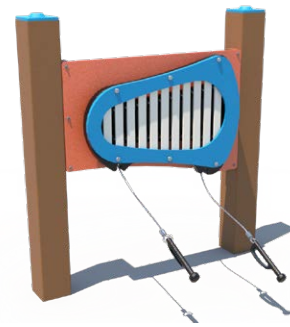

Solo with Fiberglass Keys
Model: REC21779XX
Posts Sold Separately