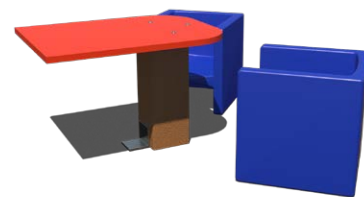

PLAYHOUSE
add-ons

Freestanding Sink & Stove
Model: RECF0096XX

Integrated Sink & Stove
Model: RECF0137XX

Flower Box
For 5' Playhouses
Model: RECF0139XX

Tot Table and Chairs
Model: RECF0140XX

Train Station
Model: DRM00076XX
Dimensions: 12¾' x 8¾' x 4½'
Ages: 2-12