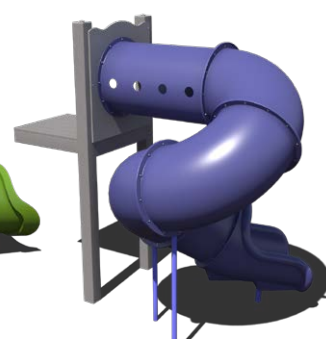

Spiral Tube Slide
6' to 8' Deck Heights
Ages: 2-5, 5-12