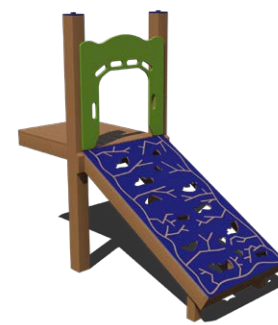

Ring Climber
3' Decks Only
Ages: 2-5, 5-12

Rockin' Ramp
2' to 5' Deck Heights
Ages: 2-12