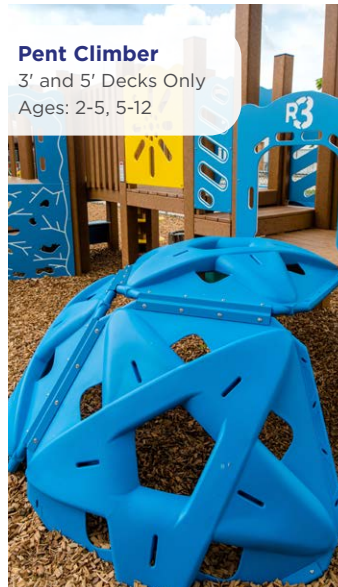

Mountain Climber
3' and 5' Decks Only
Ages: 5-12

components Climbers & Steps

- Developmental Benefits**
- Encourages Motor Planning
 - Develops Problem Solving Skills

Bubble Wall Climber
Up to 4' Deck Heights
Ages: 2-12

Rock Wall Climber
2' to 8' Deck Heights
Ages: 2-5, 5-12

Sliding Pole
2' to 8' Deck Heights
Ages: 5-12

Tree Climber
2' to 8' Deck Heights
Ages: 2-5, 5-12

Education Climber
4' and 5' Decks Only
Ages: 2-5, 5-12

Zipper Climber
Single: 2' to 8' Deck Heights
Double: 3' to 8' Deck Heights
Ages: 2-5, 5-12

Pent Climber
3' and 5' Decks Only
Ages: 2-5, 5-12

components Overhead Climbers

- Developmental Benefits**
- Builds Upper Body Strength
 - Develops Hand-Eye Coordination