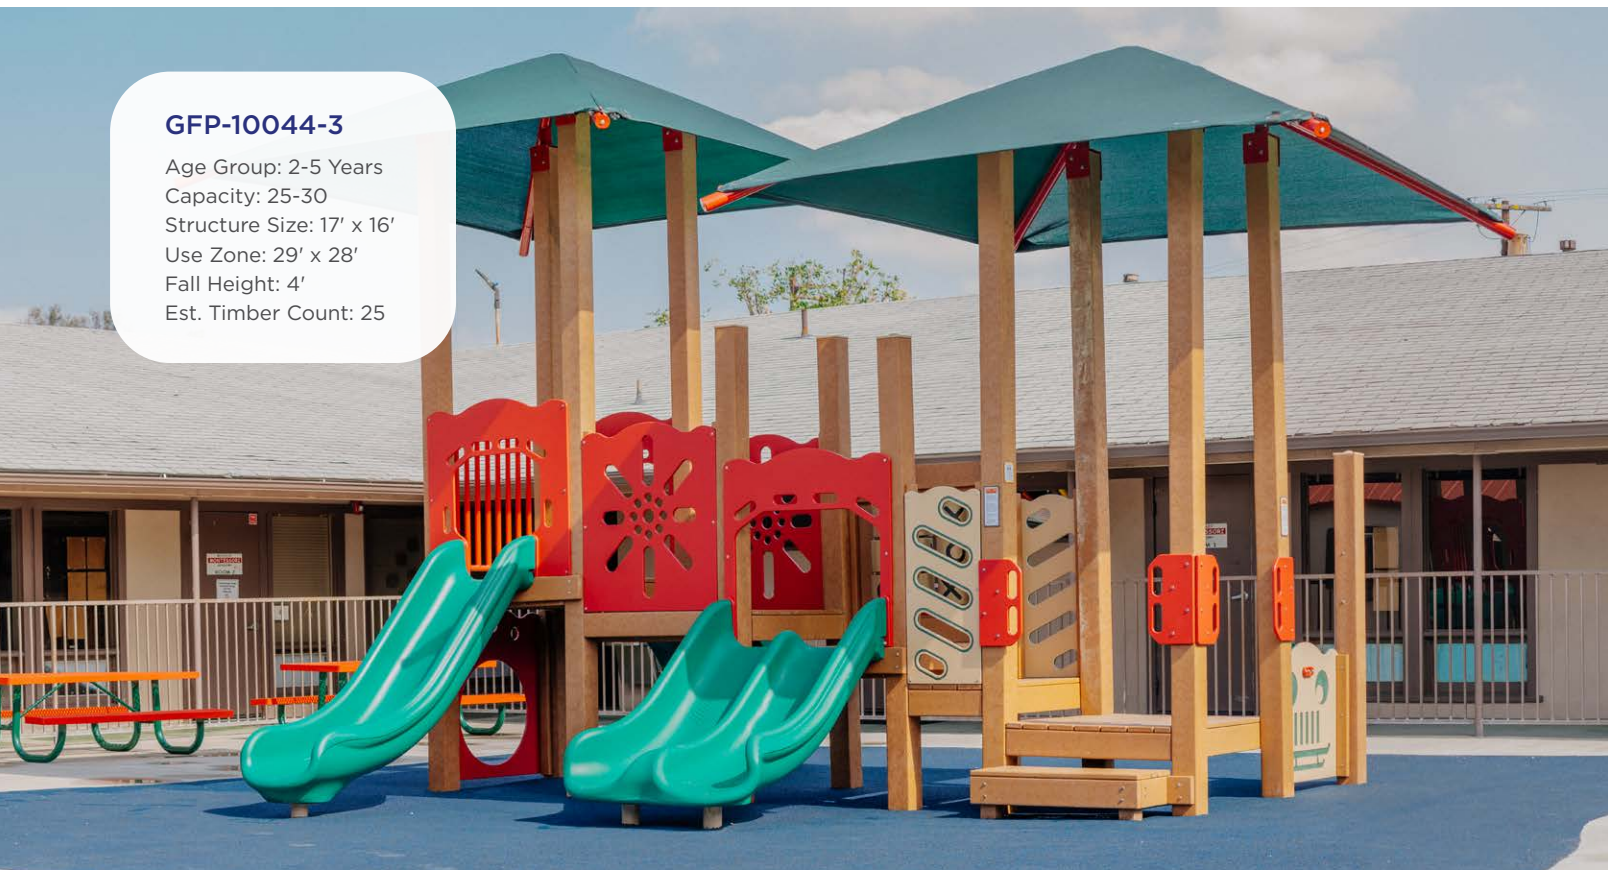

Available Without Shade
GFP-30042-1

GFP-30330-2

Age Group: 2-5 Years
Capacity: 30-35
Structure Size: 25' x 16'
Use Zone: 27' x 37'
Fall Height: 4'
Est. Timber Count: 28

Reverse View

GFP-10044-3

Age Group: 2-5 Years
Capacity: 25-30
Structure Size: 17' x 16'
Use Zone: 29' x 28'
Fall Height: 4'
Est. Timber Count: 25